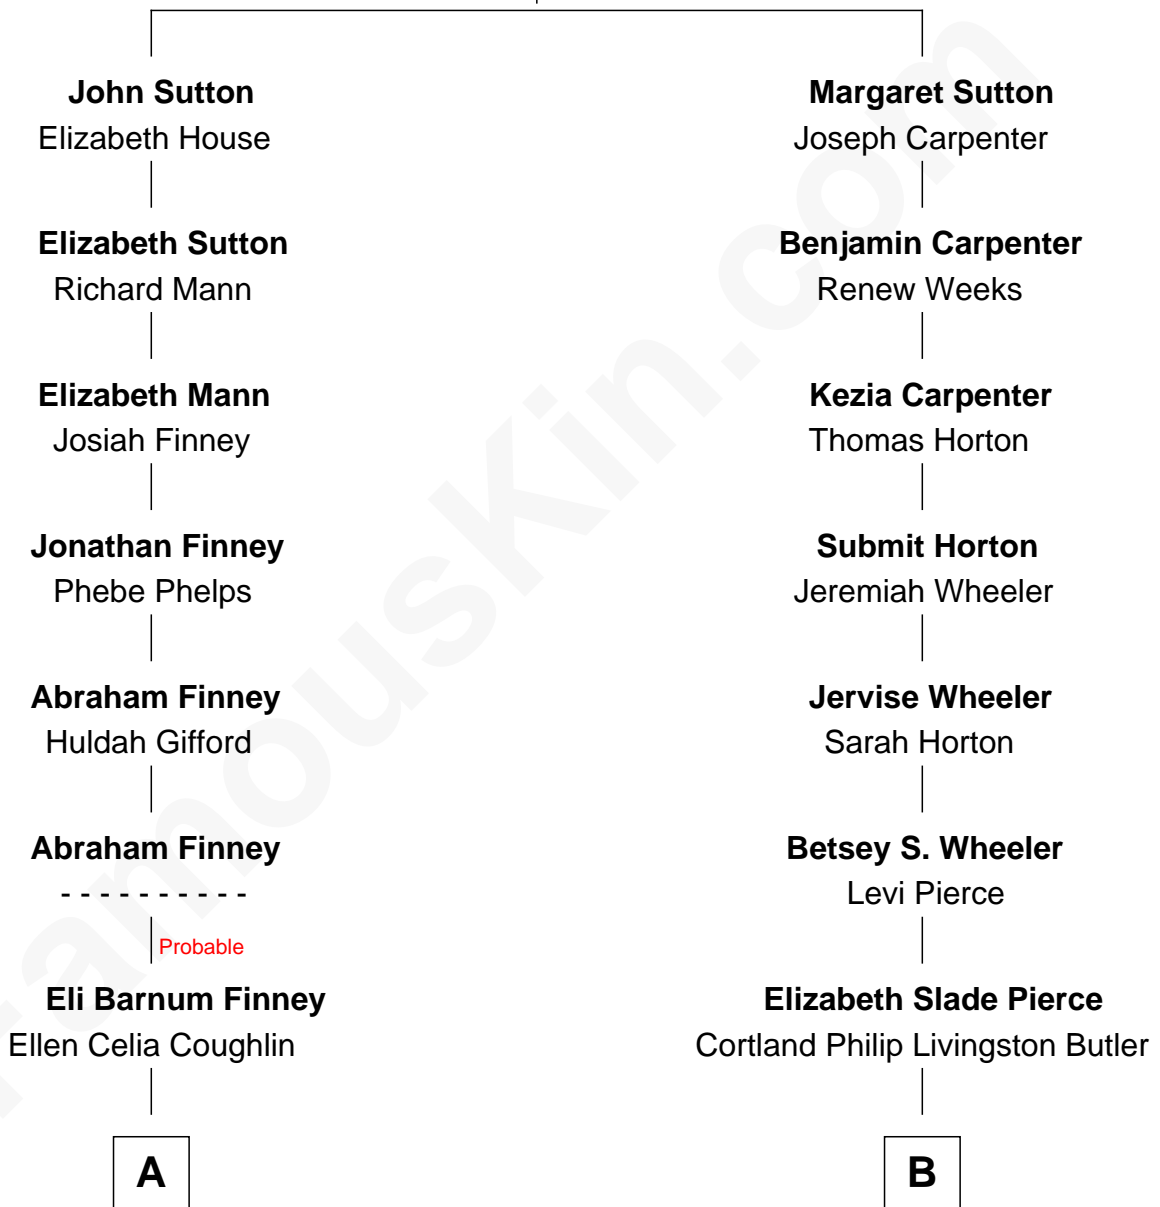

FamousKin.com Relationship Chart of

Carl Wilson

Co-Founder of The Beach Boys

10th cousin of

George H. W. Bush

41st U.S. President

John Sutton
Julian Adcocke

A

Prescott Sheldon Bush
Dorothy Wear Walker

George H. W. Bush
41st U.S. President

FamousKin.com