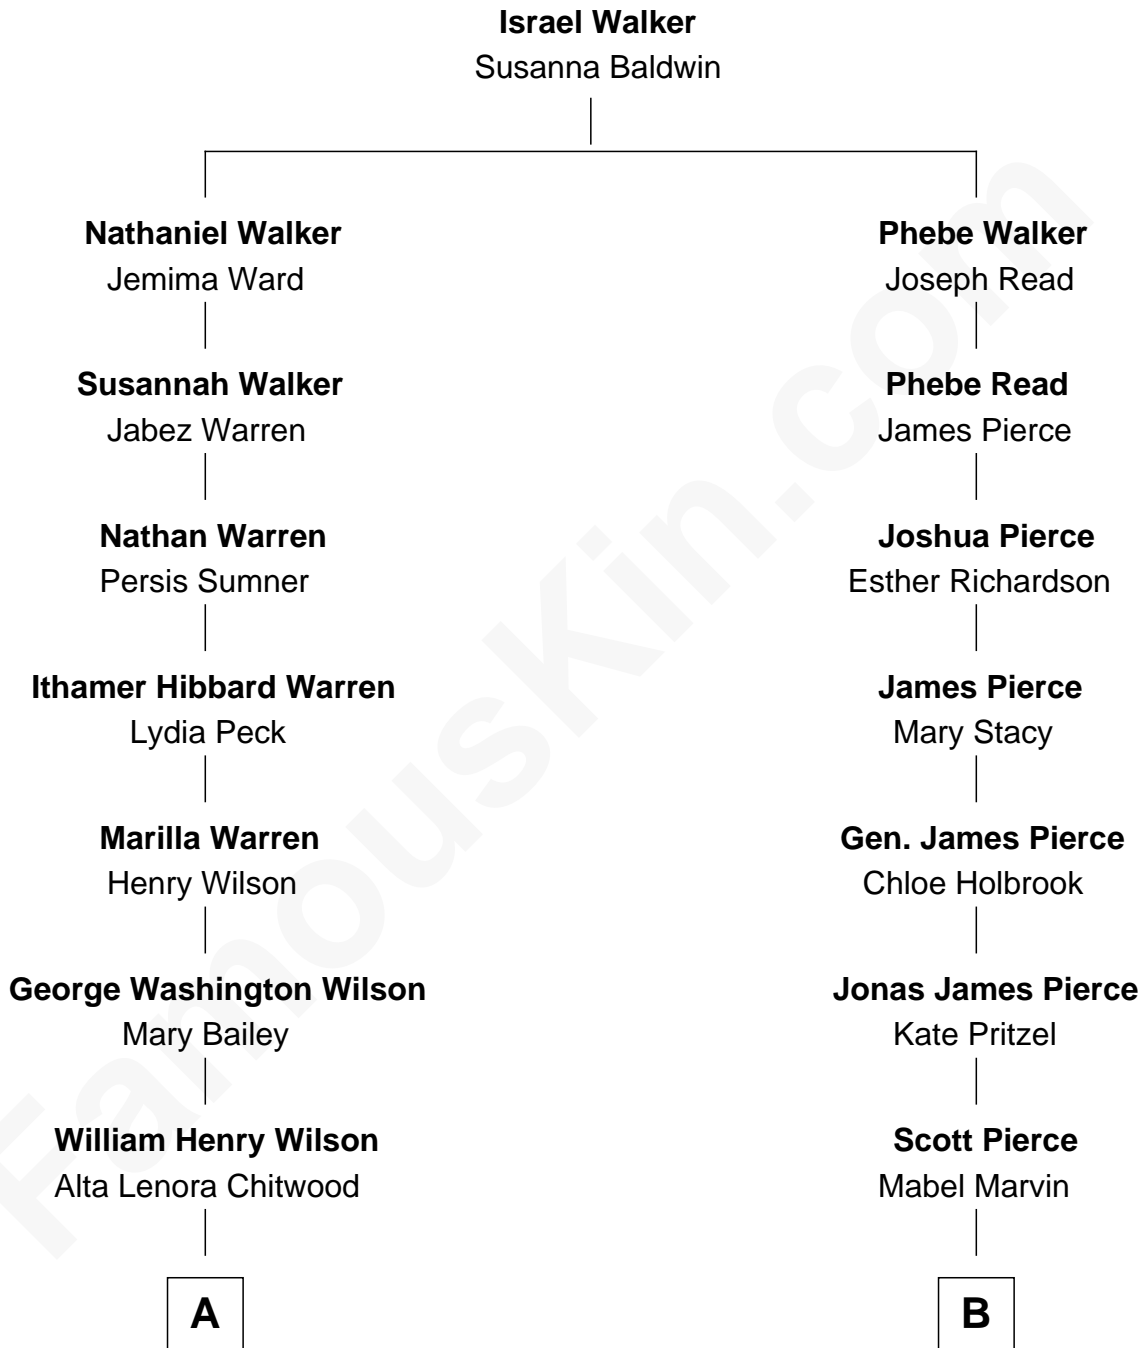

FamousKin.com

Relationship Chart of

Carl Wilson

Co-Founder of The Beach Boys

8th cousin 1 time removed of

Barbara (Pierce) Bush

First Lady of President George H.W. Bush

A

William Coral Wilson

Edith Sophia Sthole

Murray Gage Wilson

Audree Neva Korthof

Carl Wilson

Co-Founder of The Beach Boys

B

Marvin Pierce

Pauline Robinson

Barbara (Pierce) Bush

First Lady of George H.W. Bush

FamousKin.com