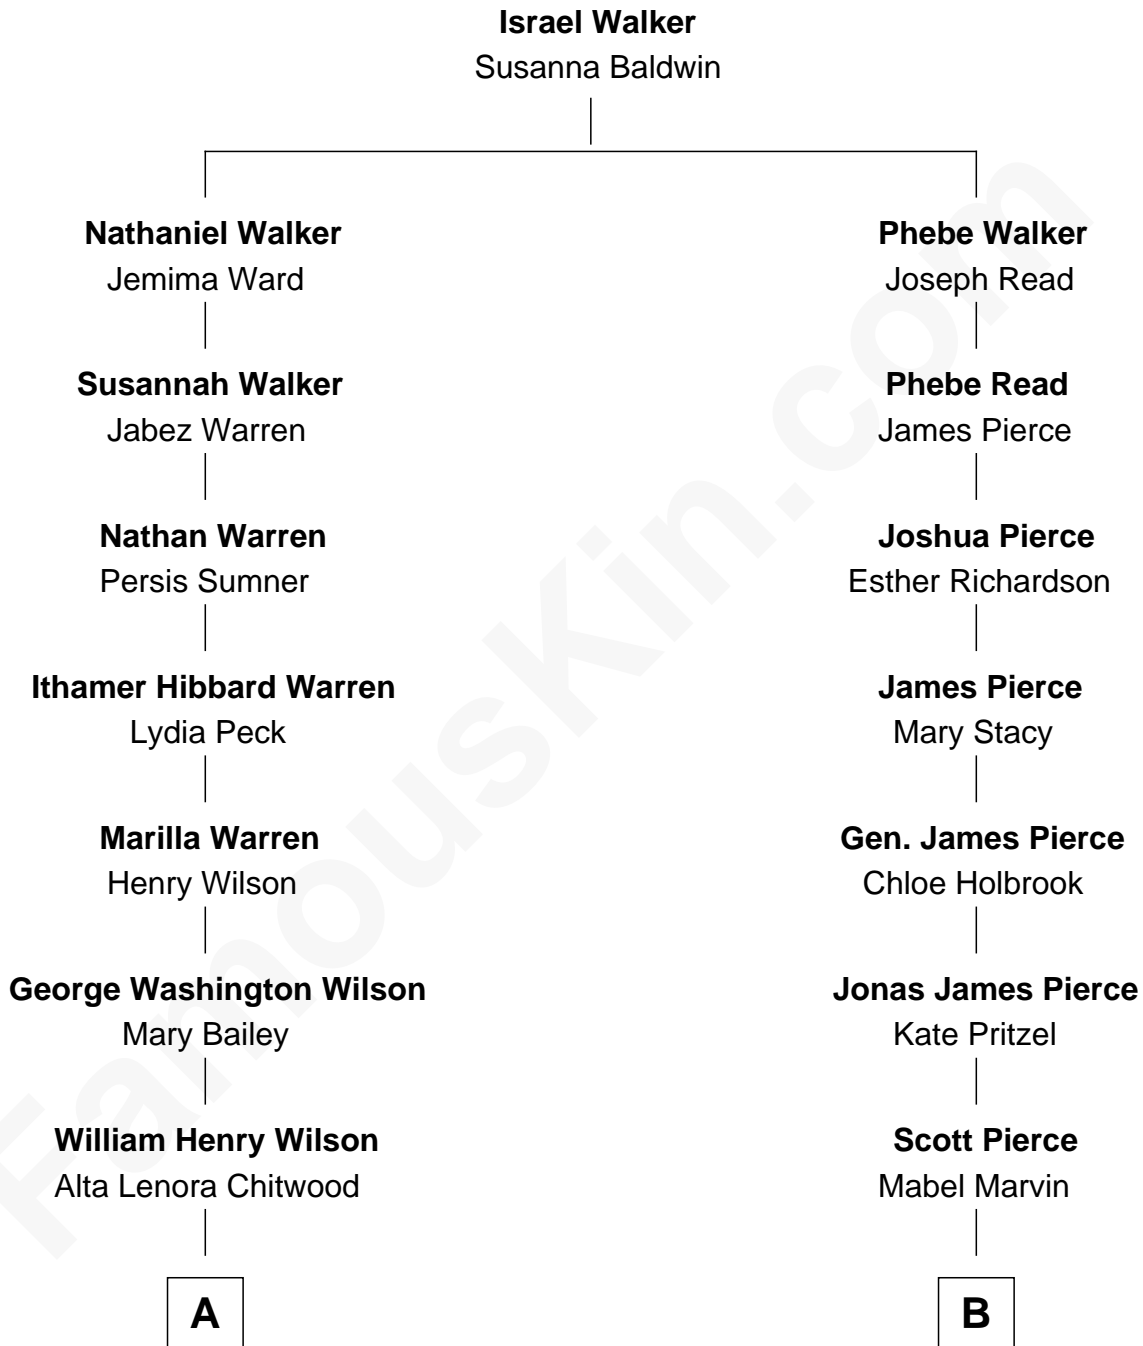

# FamousKin.com Relationship Chart of

**Carl Wilson**

*Co-Founder of The Beach Boys*

9th cousin of

**George W. Bush**

*43rd U.S. President*

**A**

**William Coral Wilson**

Edith Sophia Sthole

**Murray Gage Wilson**

Audree Neva Korthof

**Carl Wilson**

*Co-Founder of The Beach Boys*

**B**

**Marvin Pierce**

Pauline Robinson

**Barbara Pierce**

George Herbert Walker Bush

**George W. Bush**

*43rd U.S. President*

FamousKin.com