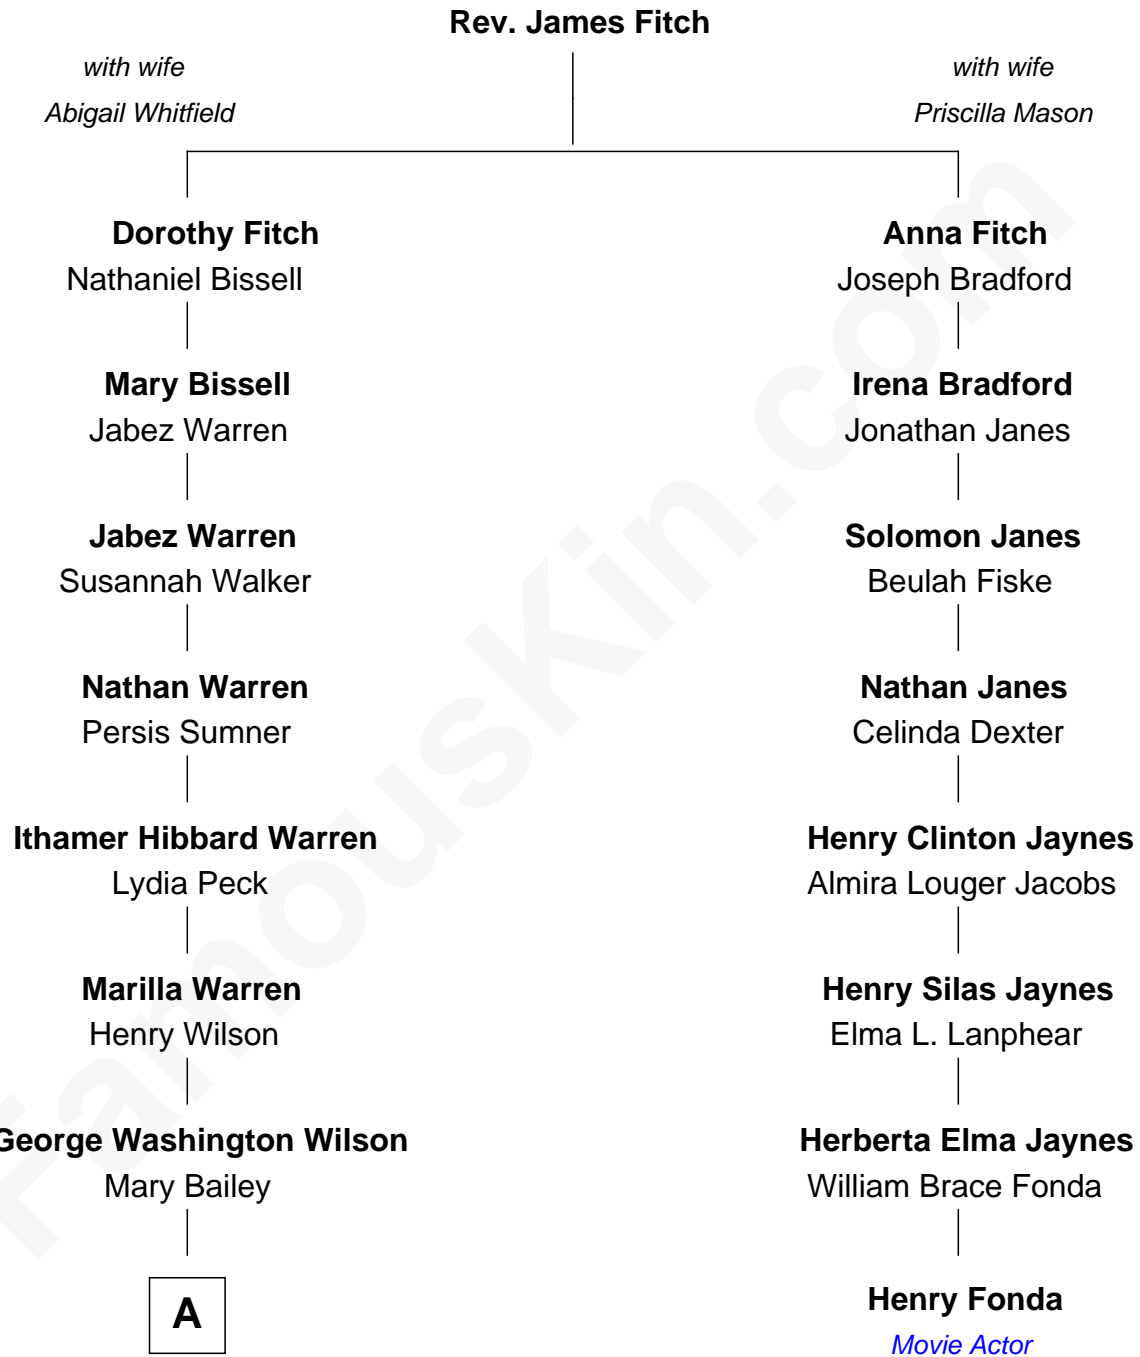

FamousKin.com Relationship Chart of

Carl Wilson

Co-Founder of The Beach Boys

7th cousin 3 times removed of

Henry Fonda

Movie Actor

A

—
William Henry Wilson

Alta Lenora Chitwood

—
William Coral Wilson

Edith Sophia Sthole

—
Murray Gage Wilson

Audree Neva Korthof

—
Carl Wilson

Co-Founder of The Beach Boys