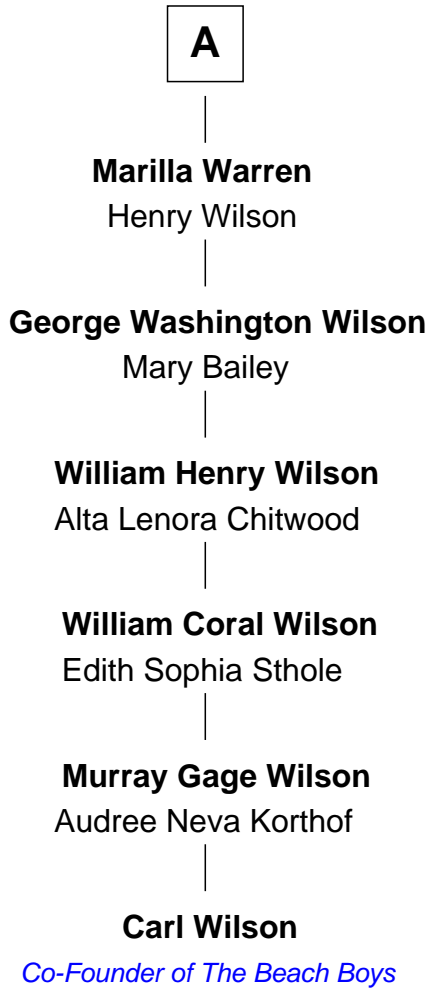

# FamousKin.com Relationship Chart of

**Carl Wilson**

*Co-Founder of The Beach Boys*

7th cousin 5 times removed of

**Charles Dawes**

*30th U.S. Vice-President*

**William Sumner**

Mary Swift

**William Sumner**  
Elizabeth Clement

**William Sumner**  
Hannah Henchman

**Hezekiah Sumner**  
Abigail Bidwell

**William Sumner**  
Hannah Clark

**Ebenezer Sumner**  
Persis Pease

**Persis Sumner**  
Nathan Warren

**Ithamer Hibbard Warren**  
Lydia Peck

**A**

**George Sumner**  
Mary Baker

**Edward Sumner**  
Elizabeth Clap

**Mary Sumner**  
Rev. Thomas Balch

**Mary Balch**  
Rev. Manassah Cutler

**Ephraim Cutler**  
Sally Parker

**Sarah Cutler**  
Henry Dawes

**Brig. Gen. Rufus R. Dawes**  
Mary Beman Gates

**Charles Dawes**  
*30th U.S. Vice-President*

FamousKin.com