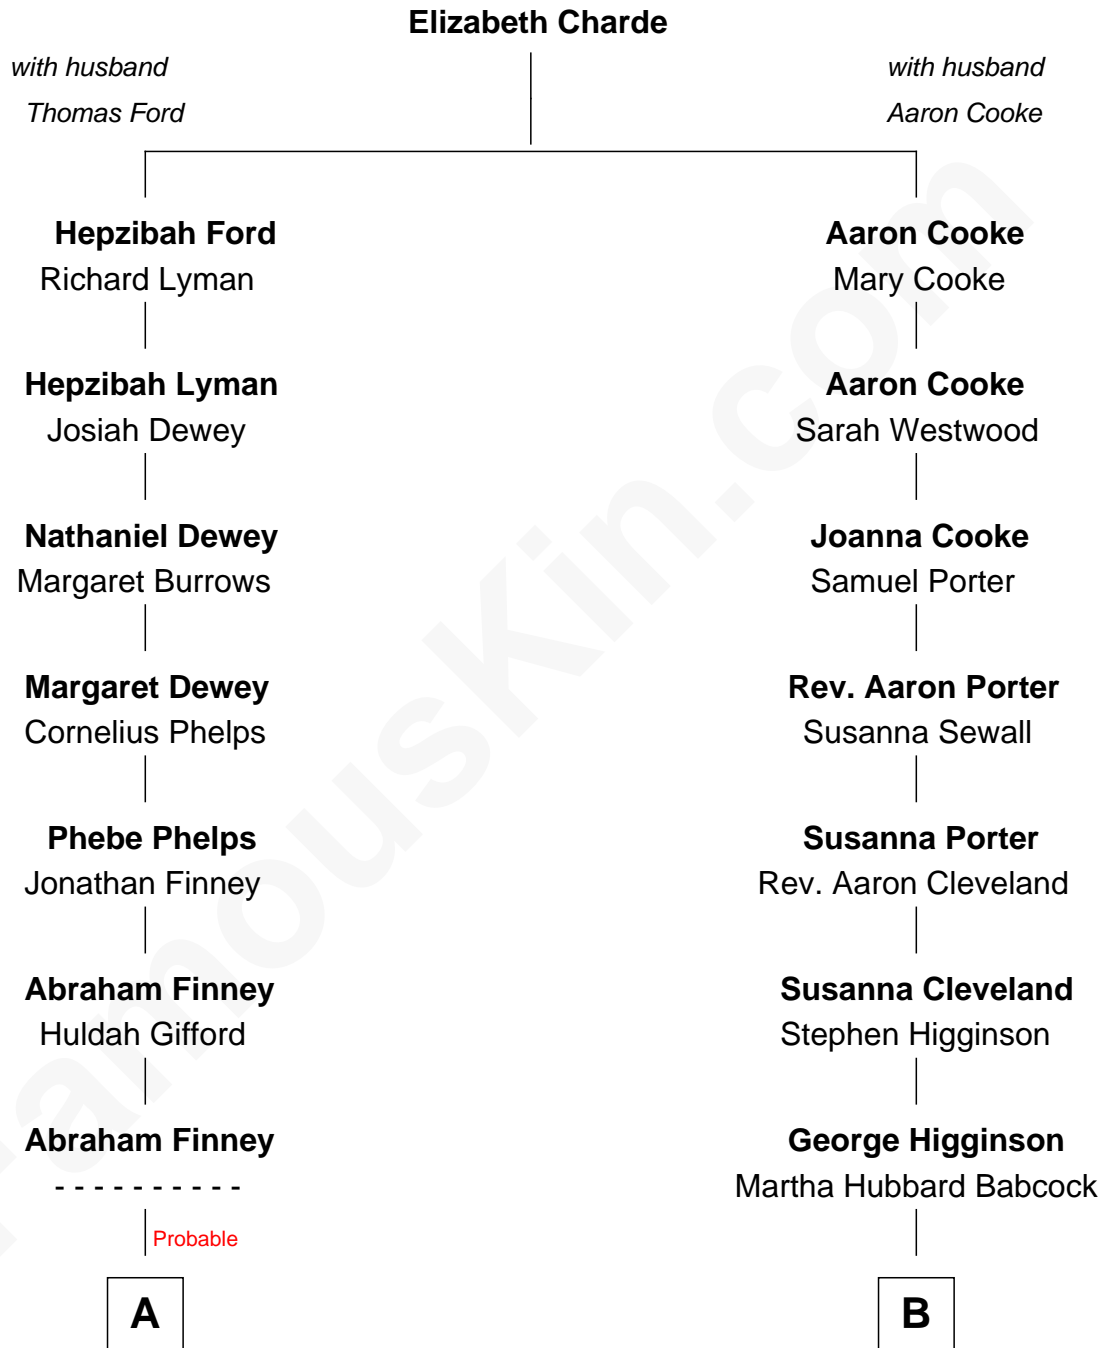

FamousKin.com

Relationship Chart of

Carl Wilson

Co-Founder of The Beach Boys

8th cousin 3 times removed of

Henry Lee Higginson

Founder of the Boston Symphony Orchestra

A

Eli Barnum Finney
Ellen Celia Coughlin

Albert H. Finney
Elnora Brass

Ruth Edna Finney
Carl Arie Korthof

Audree Neva Korthof
Murray Gage Wilson

Carl Wilson
Co-Founder of The Beach Boys

B

George Higginson
Mary Cabot Lee