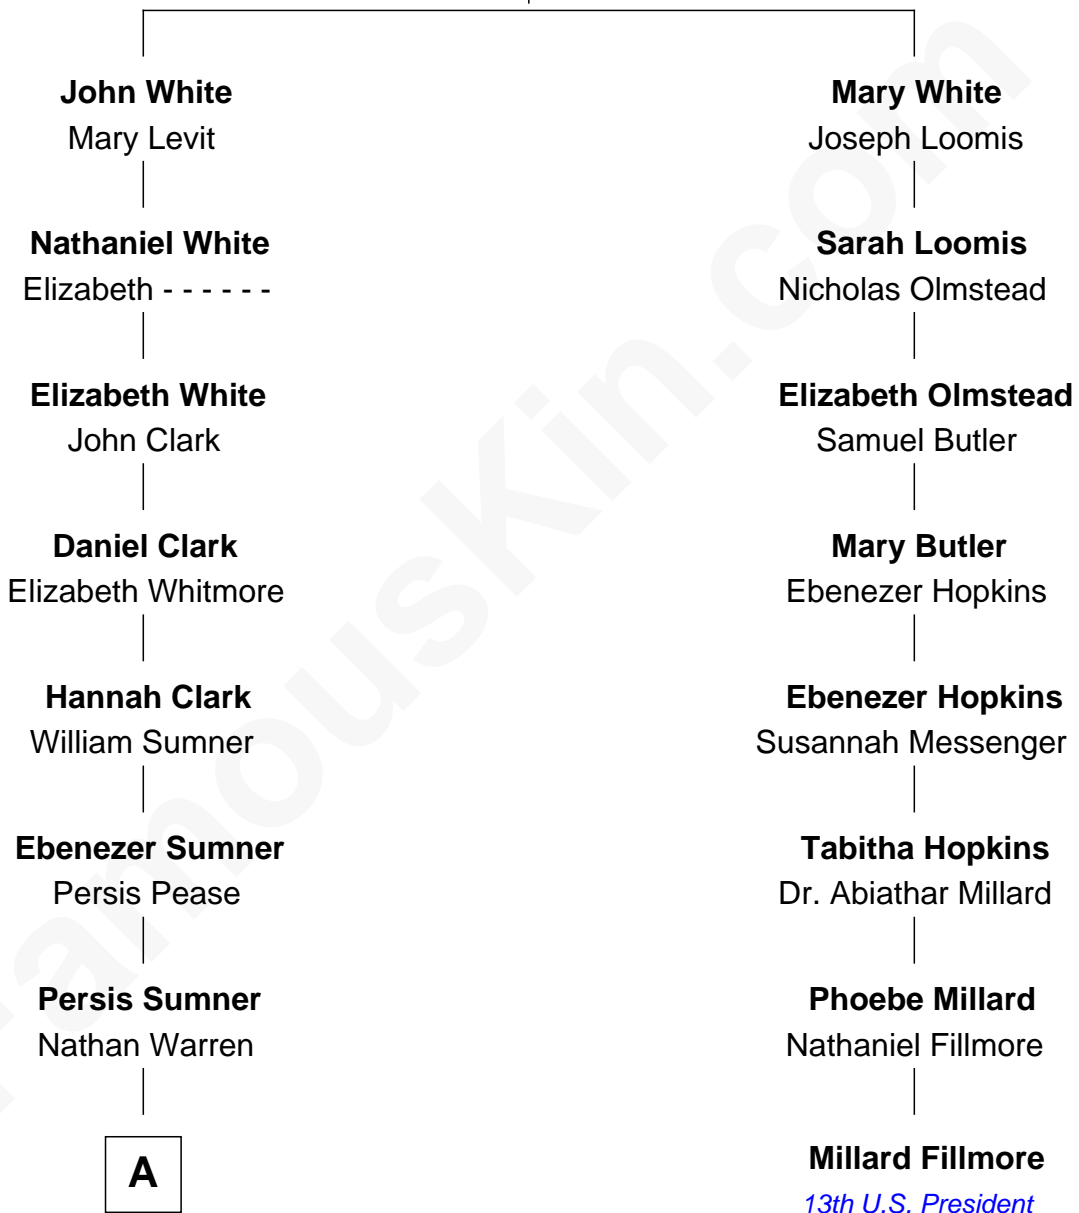

# FamousKin.com Relationship Chart of

**Carl Wilson**

*Co-Founder of The Beach Boys*

7th cousin 6 times removed of

**Millard Fillmore**

*13th U.S. President*

**Robert White**  
Bridget Allgar

**A**

|  
**Ithamer Hibbard Warren**

Lydia Peck

|  
**Marilla Warren**

Henry Wilson

|  
**George Washington Wilson**

Mary Bailey

|  
**William Henry Wilson**

Alta Lenora Chitwood