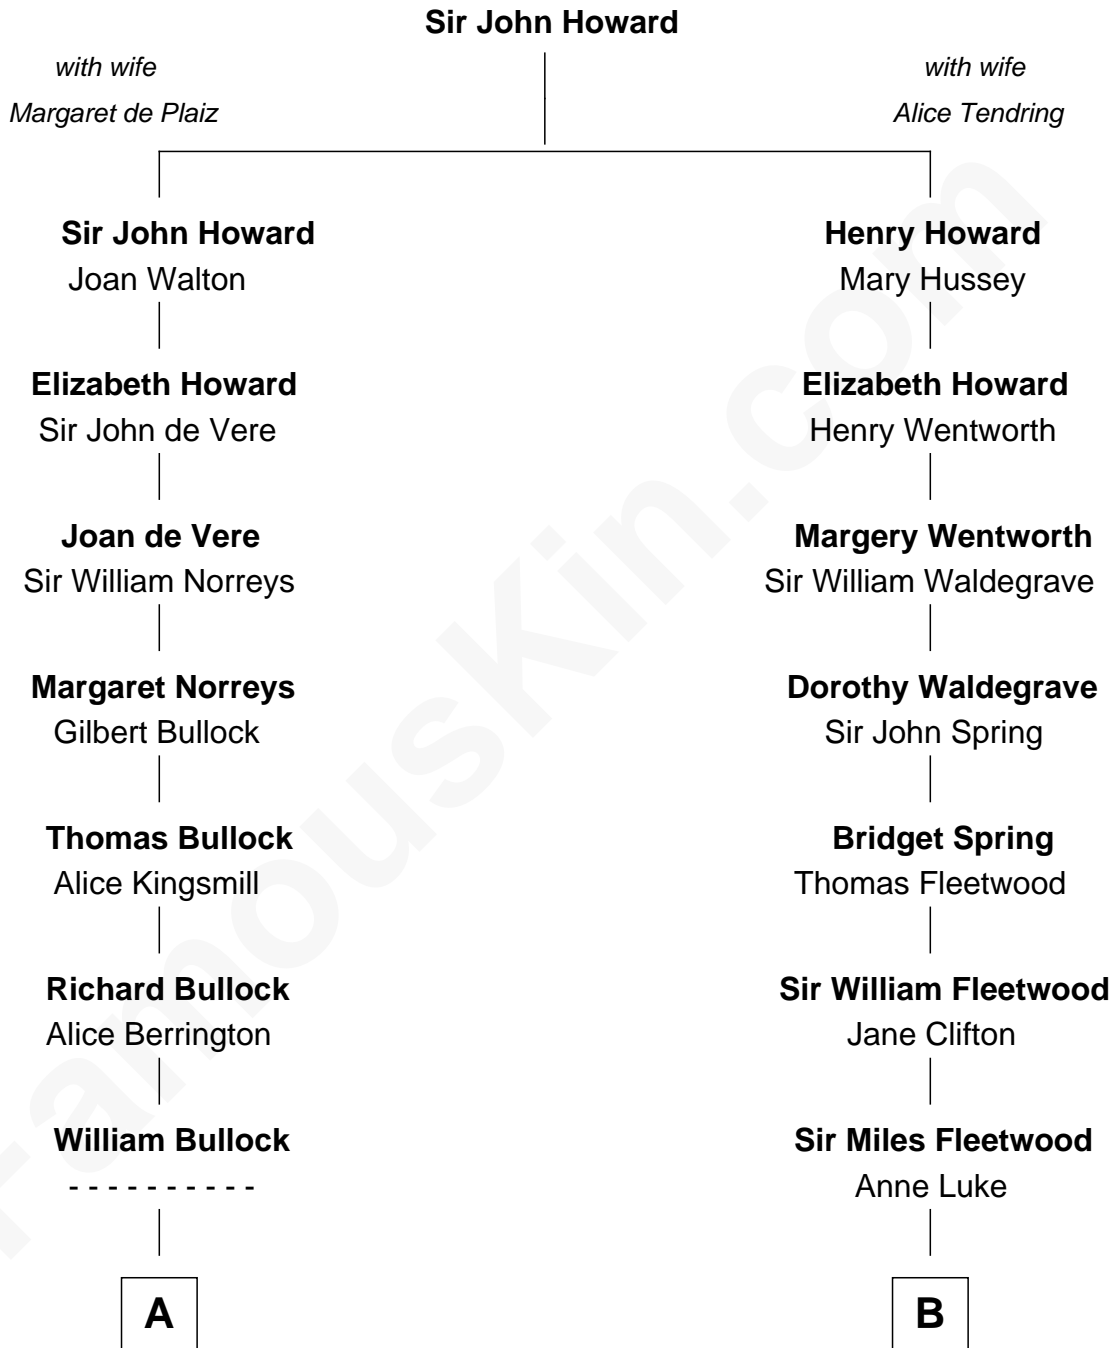

FamousKin.com Relationship Chart of

Carl Wilson

Co-Founder of The Beach Boys

17th cousin 3 times removed of

Maggie Gyllenhaal

Movie Actress

C

—
William Henry Wilson

Alta Lenora Chitwood

—
William Coral Wilson

Edith Sophia Sthole

—
Murray Gage Wilson

Audree Neva Korthof

—
Carl Wilson

Co-Founder of The Beach Boys

FamousKin.com