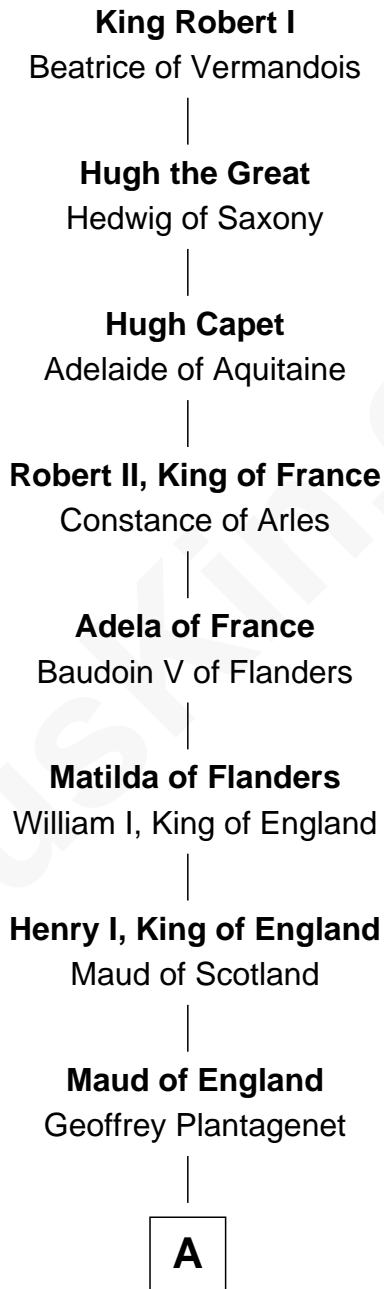

FamousKin.com Relationship Chart of

Carl Wilson

Co-Founder of The Beach Boys

33rd Great-grandson of

King Robert I

King of France

A

Henry II, King of England

Ida de Tony

Sir William Longespee

Ela of Salisbury

Ida Longespee

Sir Walter FitzRobert

Sir Robert FitzWalter

Eleanor de Ferrers

Sir Robert FitzWalter