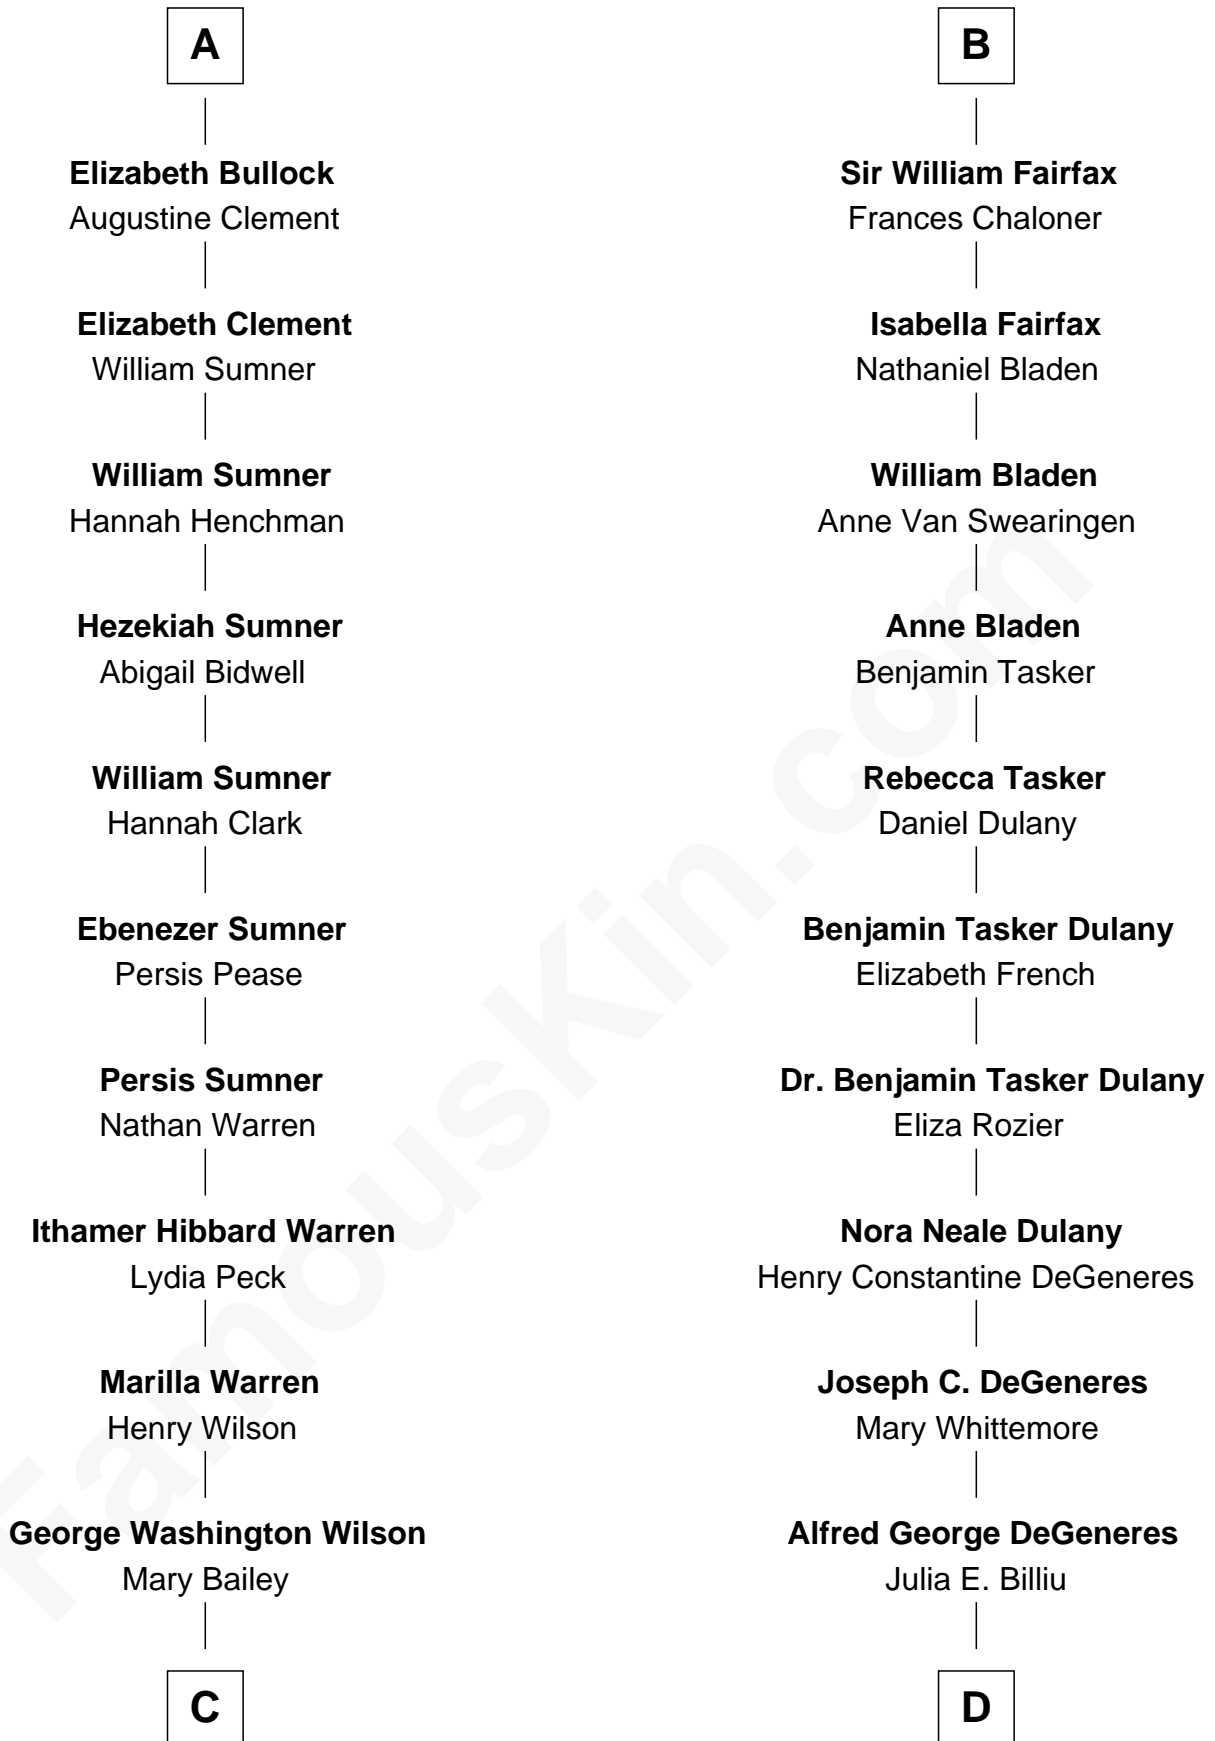

# FamousKin.com Relationship Chart of

**Carl Wilson**

*Co-Founder of The Beach Boys*

19th cousin 1 time removed of

**Ellen DeGeneres**

*Comedienne and TV Personality*

**C**

**William Henry Wilson**

Alta Lenora Chitwood

**William Coral Wilson**

Edith Sophia Sthole

**Murray Gage Wilson**

Audree Neva Korthof

**Carl Wilson**

*Co-Founder of The Beach Boys*

**D**