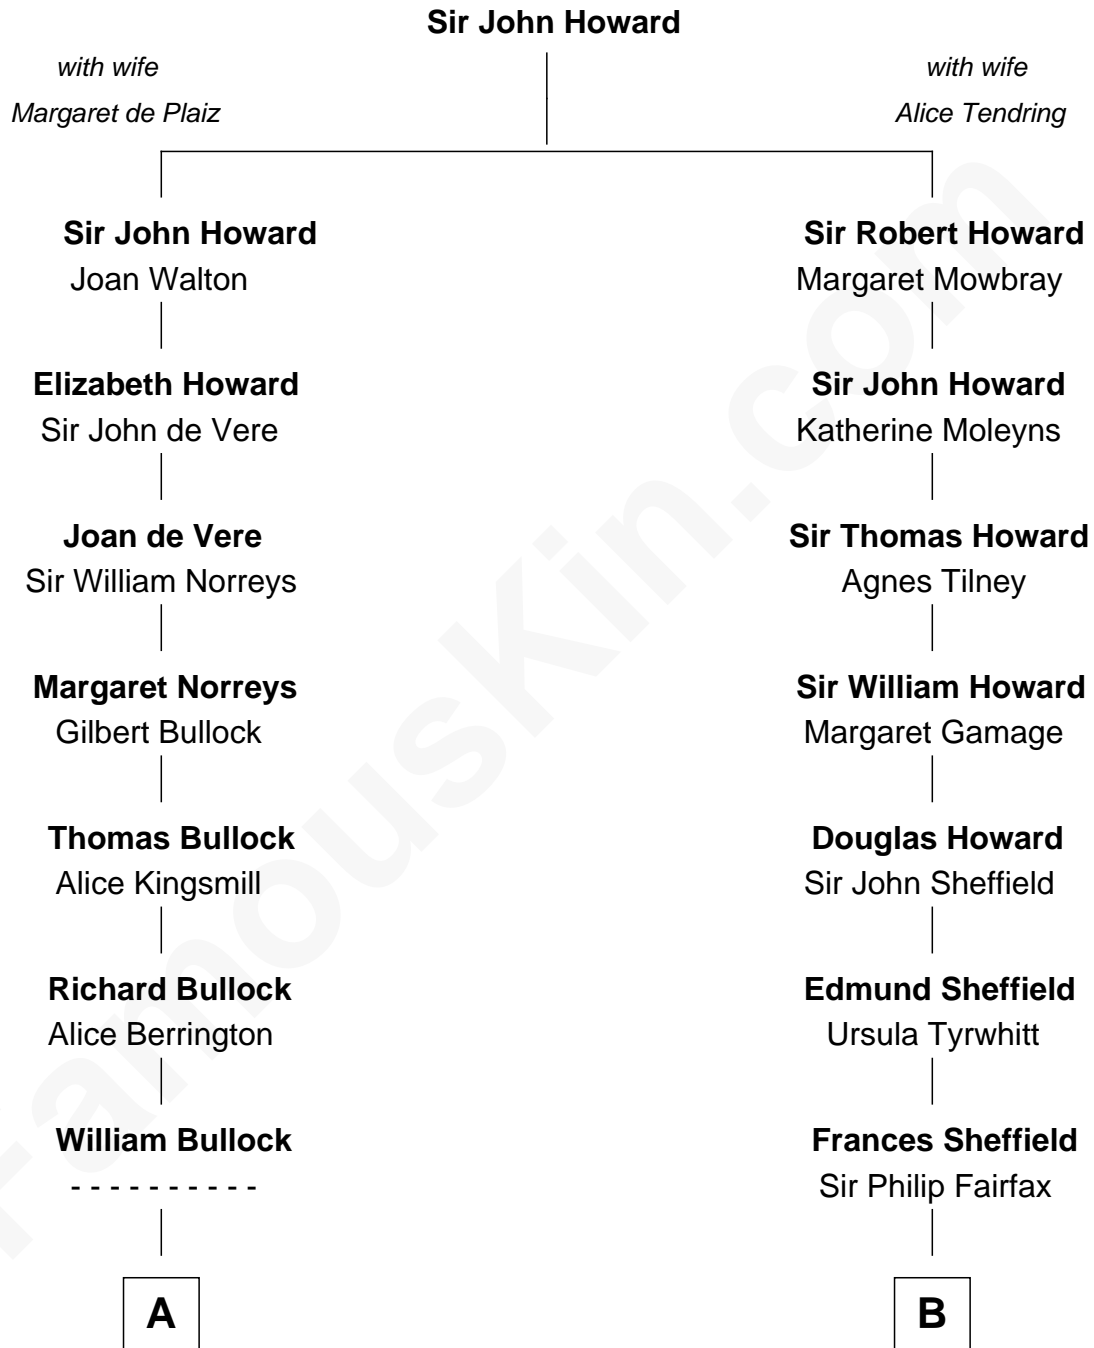

# FamousKin.com Relationship Chart of

**Carl Wilson**

*Co-Founder of The Beach Boys*

19th cousin 1 time removed of

**Ellen DeGeneres**

*Comedienne and TV Personality*

**C**

**William Henry Wilson**

Alta Lenora Chitwood

**William Coral Wilson**

Edith Sophia Sthole

**Murray Gage Wilson**

Audree Neva Korthof

**Carl Wilson**

*Co-Founder of The Beach Boys*

**D**