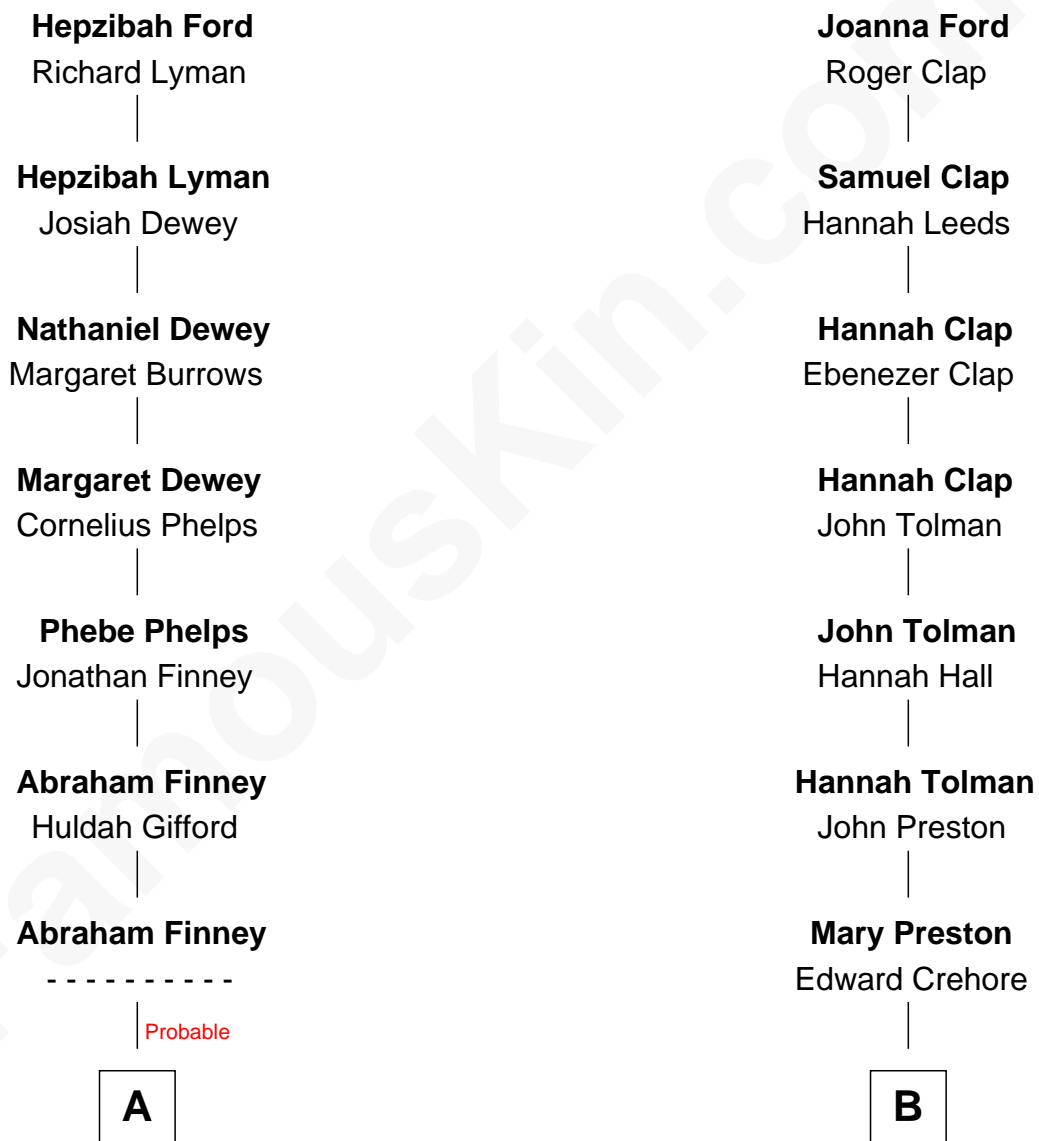

FamousKin.com Relationship Chart of

Carl Wilson

Co-Founder of The Beach Boys

10th cousin 1 time removed of

George Kennedy

Movie Actor

Thomas Ford
Elizabeth Charde

A