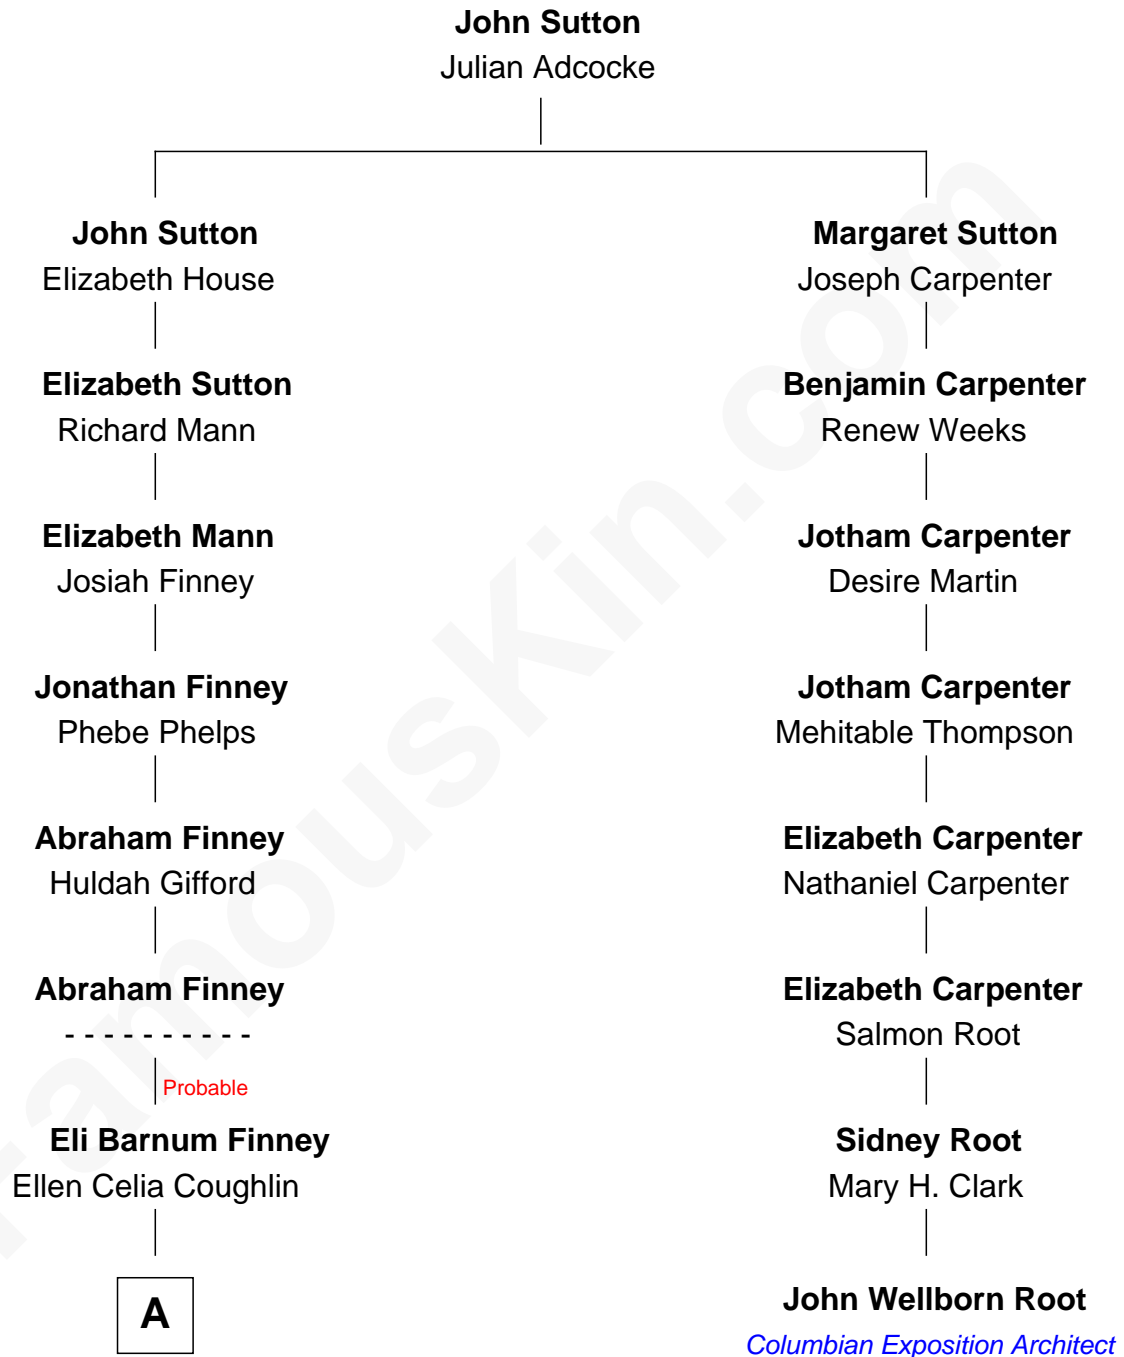

FamousKin.com

Relationship Chart of

Carl Wilson

Co-Founder of The Beach Boys

7th cousin 3 times removed of

John Wellborn Root

1893 Chicago Columbian Exposition Architect

A

—
Albert H. Finney

Elnora Brass

—
Ruth Edna Finney

Carl Arie Korthof

—
Audree Neva Korthof

Murray Gage Wilson

—
Carl Wilson

Co-Founder of The Beach Boys