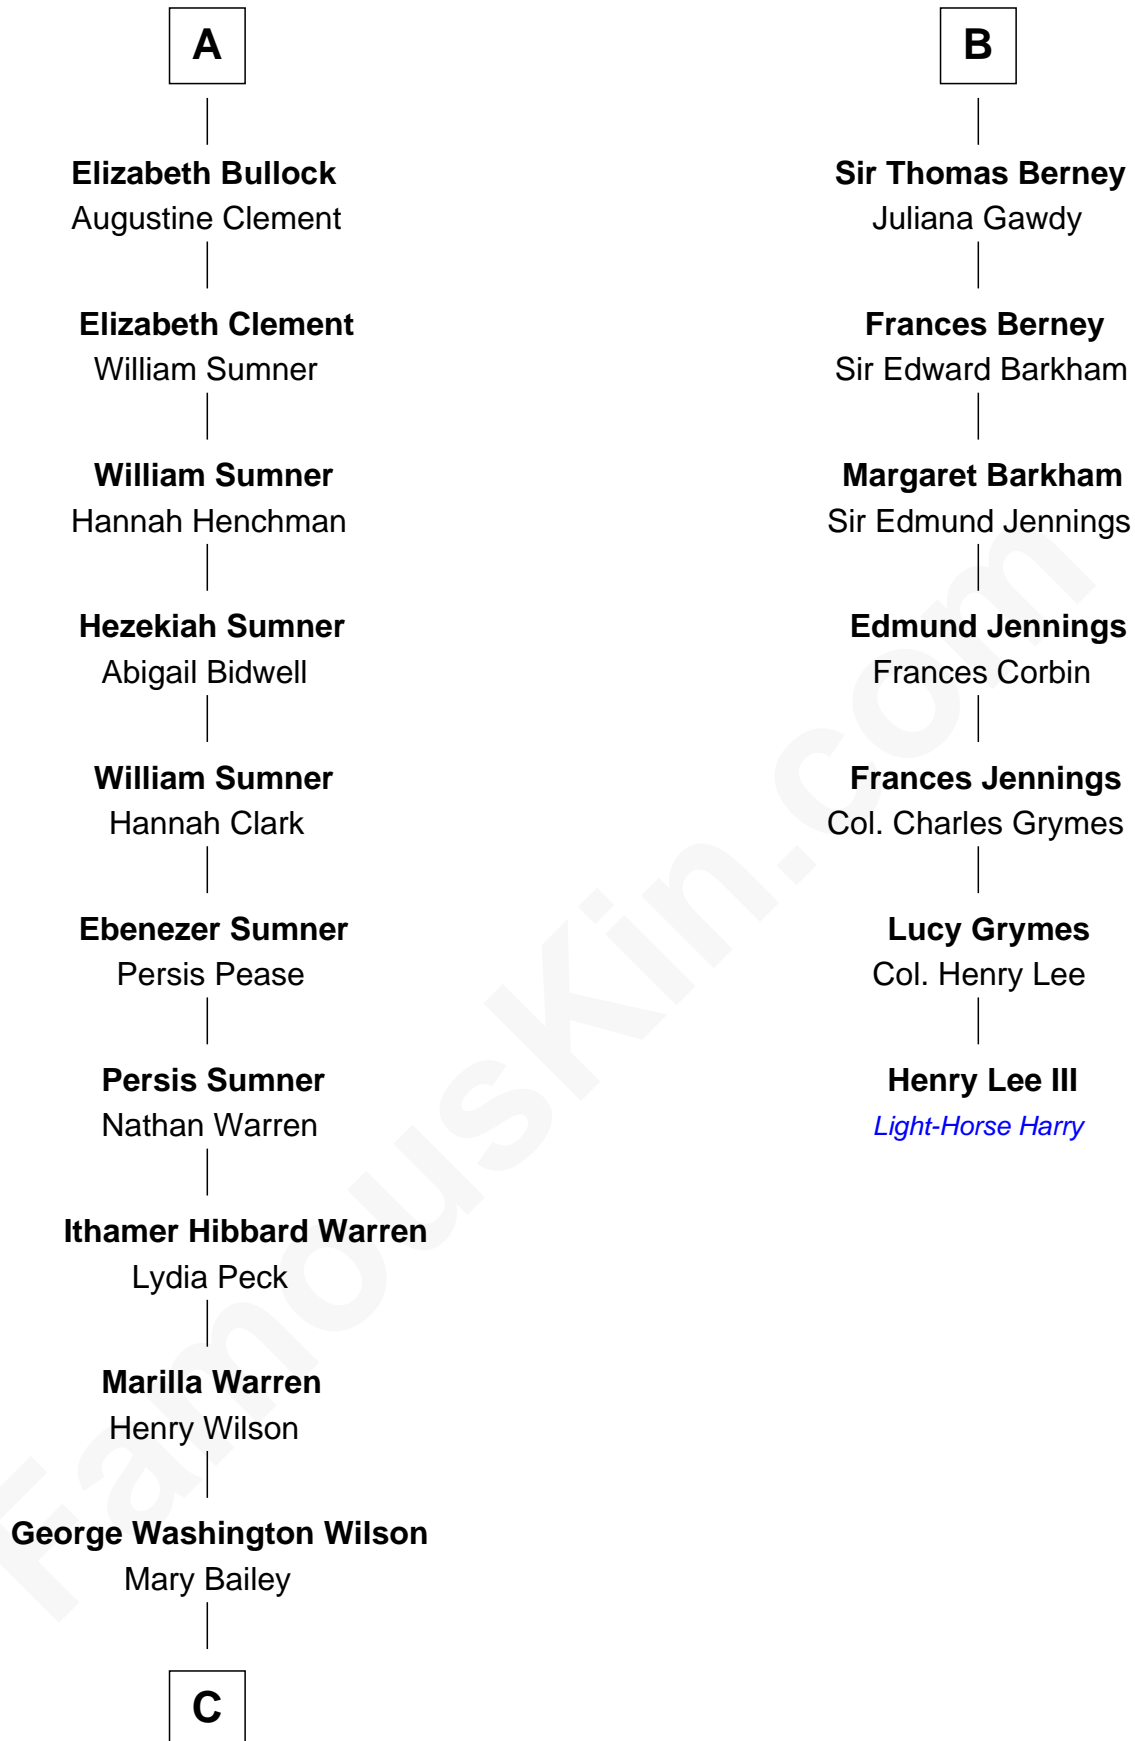

## Relationship Chart of

**Margaret Norreys**  
Gilbert Bullock

**Thomas Bullock**  
Alice Kingsmill

**Richard Bullock**  
Alice Berrington

**William Bullock**  
-----

**A**

**Elizabeth Sergeaux**  
Sir William Marney

**Emma Marney**  
Sir Thomas Tyrrell

**Humphrey Tyrrell**  
Isabel Helion

**Anne Tyrrell**  
Sir Roger Wentworth

**Margery Wentworth**  
John Berney

**John Berney**  
Margaret Read

**Henry Berney**  
Alice Appleton

**B**

**C**

**William Henry Wilson**

Alta Lenora Chitwood

**William Coral Wilson**

Edith Sophia Sthole

**Murray Gage Wilson**

Audree Neva Korthof

**Carl Wilson**

*Co-Founder of The Beach Boys*

FamousKin.com