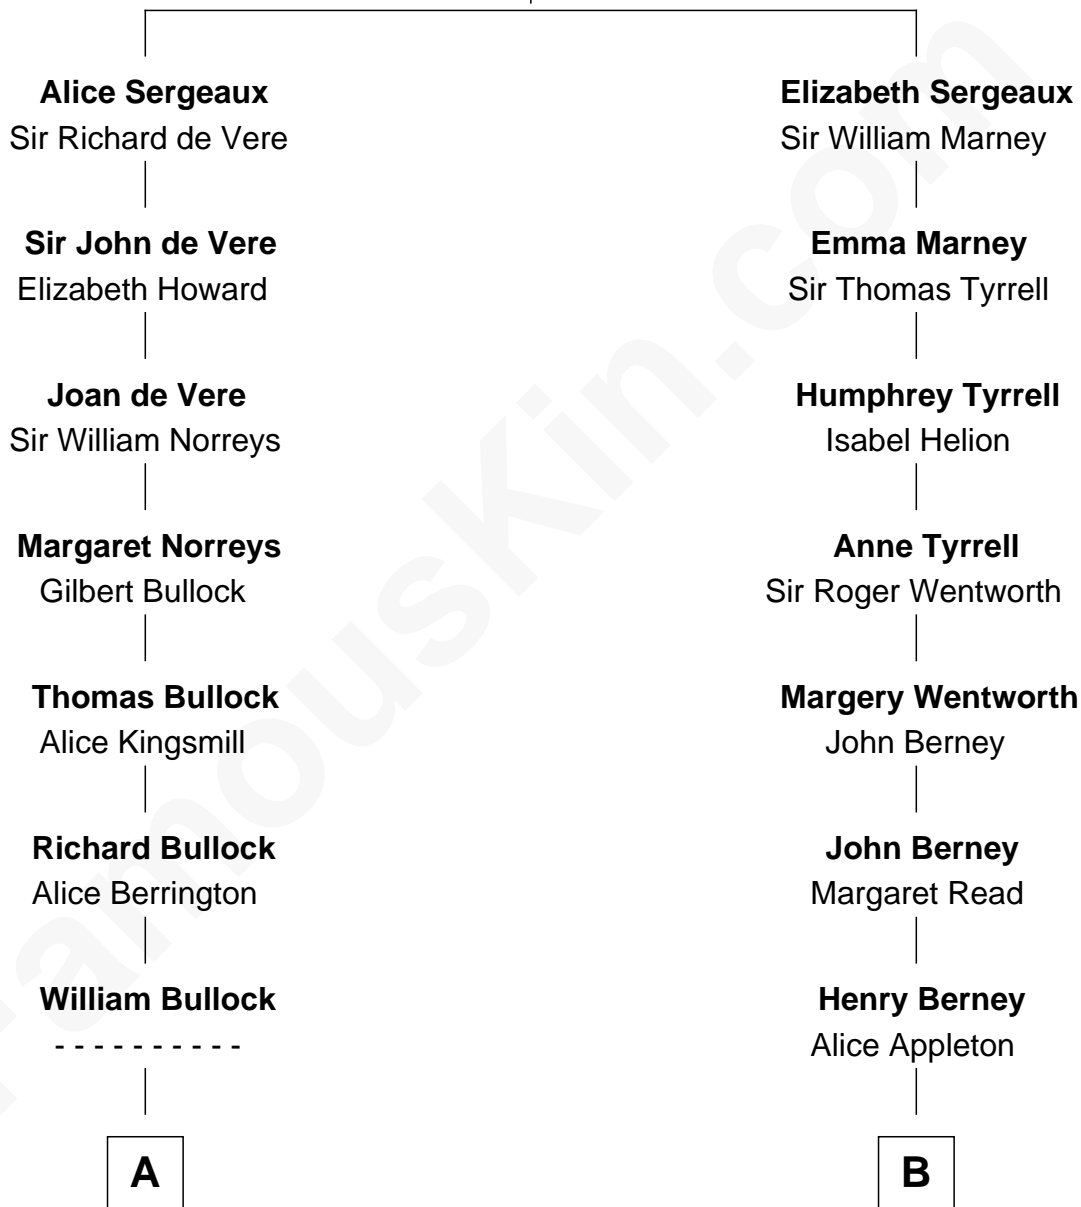

## Relationship Chart of

### Carl Wilson

*Co-Founder of The Beach Boys*

14th cousin 6 times removed of

### General Robert E. Lee

*Confederate Army - U.S. Civil War*

**Sir Richard Sergeaux**

Philippe Fitzalan

**C**

—  
**William Henry Wilson**

Alta Lenora Chitwood

—  
**William Coral Wilson**