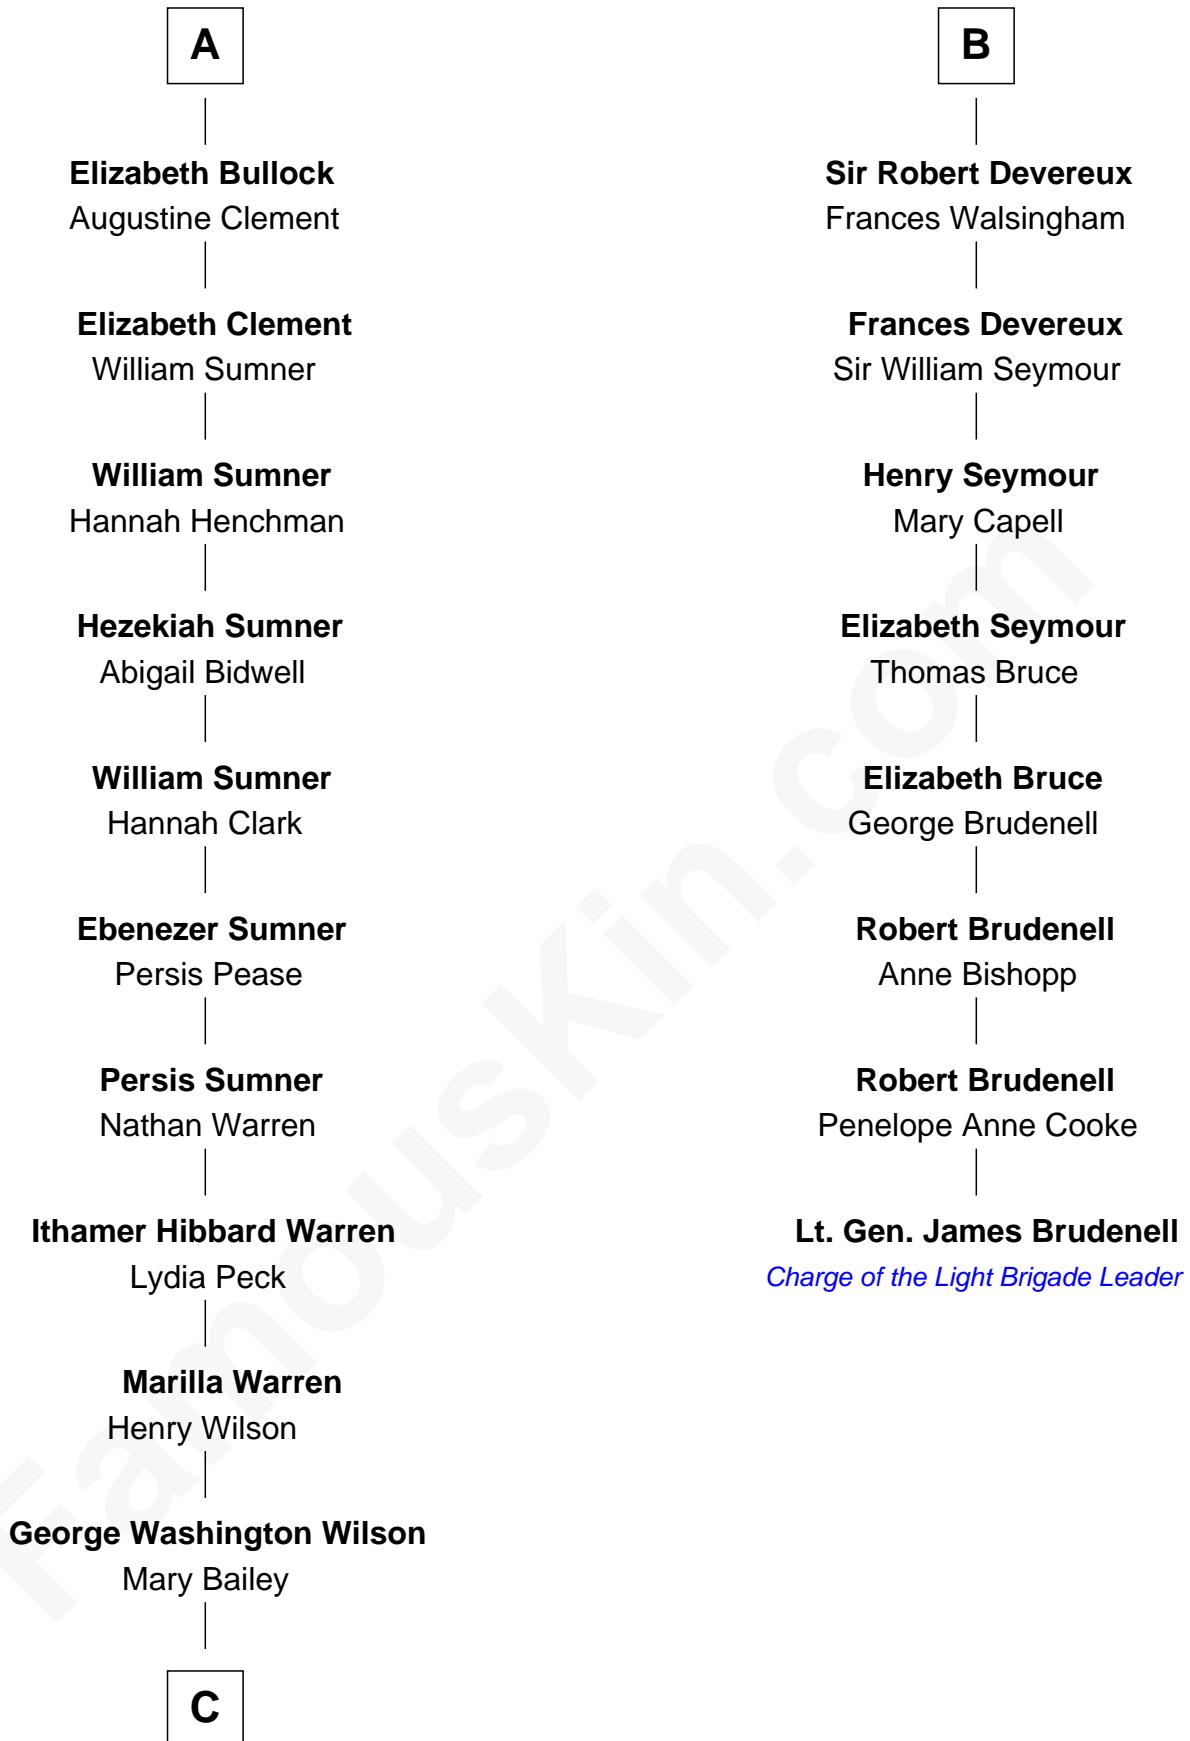

## Relationship Chart of

### Carl Wilson

*Co-Founder of The Beach Boys*

14th cousin 6 times removed of

### Lt. Gen. James Brudenell

*Leader of the "Charge of the Light Brigade"*

**C**

—  
**William Henry Wilson**

Alta Lenora Chitwood

—  
**William Coral Wilson**

Edith Sophia Sthole

—  
**Murray Gage Wilson**