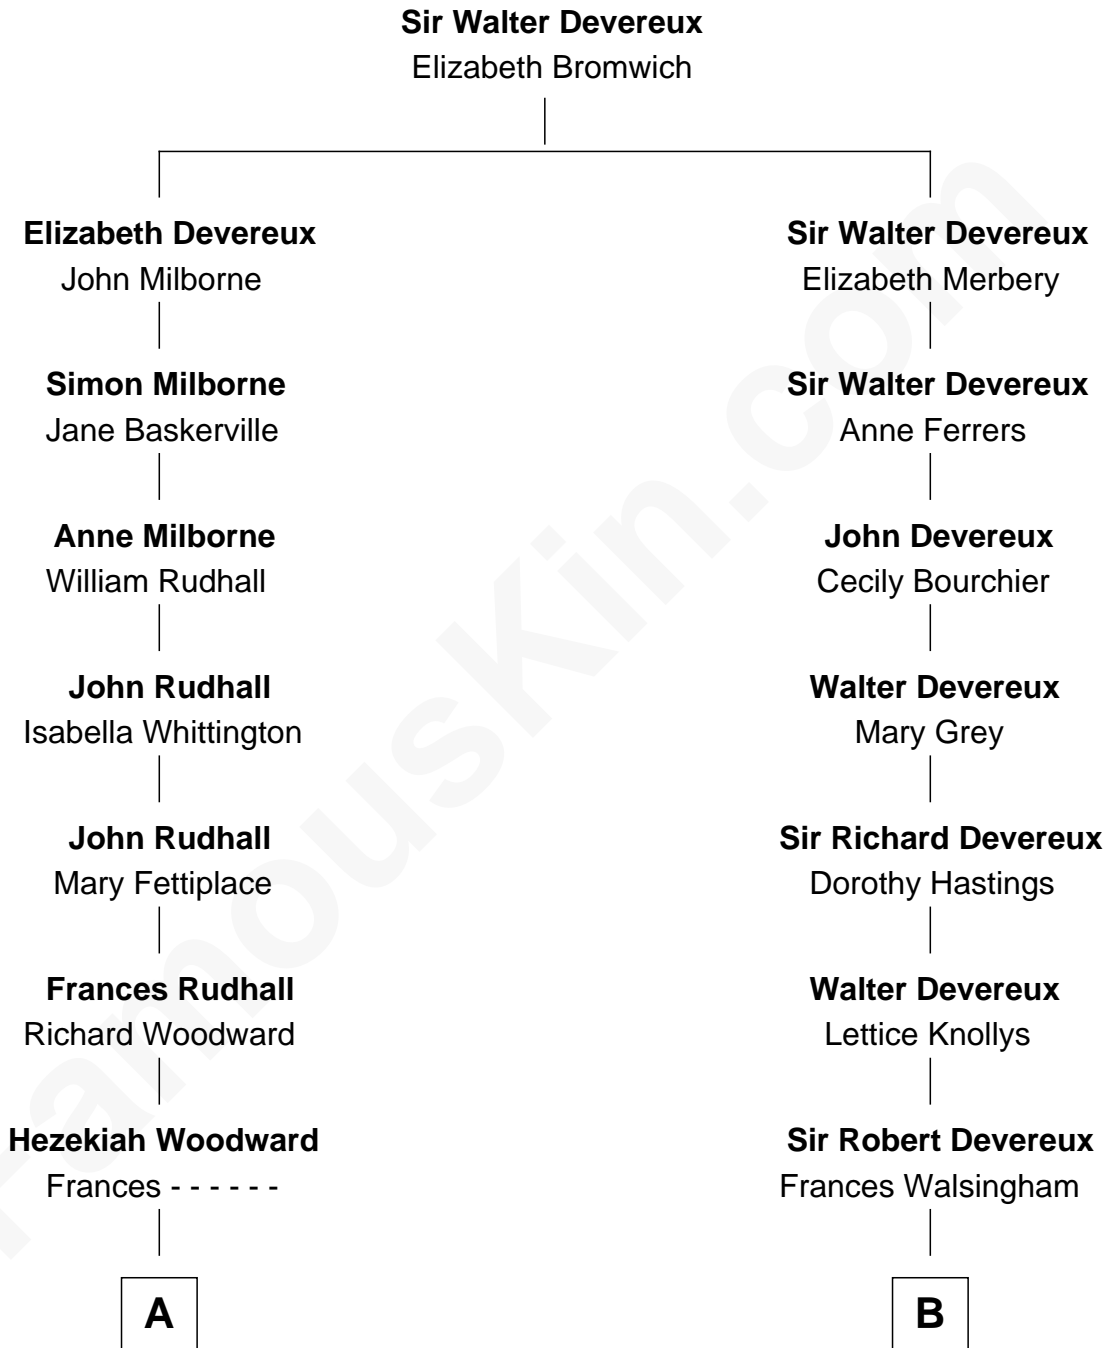

FamousKin.com

Relationship Chart of

Carl Wilson

Co-Founder of The Beach Boys

13th cousin 6 times removed of

Lt. Gen. James Brudenell

Leader of the "Charge of the Light Brigade"

C

—
William Coral Wilson

Edith Sophia Sthole

—
Murray Gage Wilson

Audree Neva Korthof

—
Carl Wilson

Co-Founder of The Beach Boys

FamousKin.com