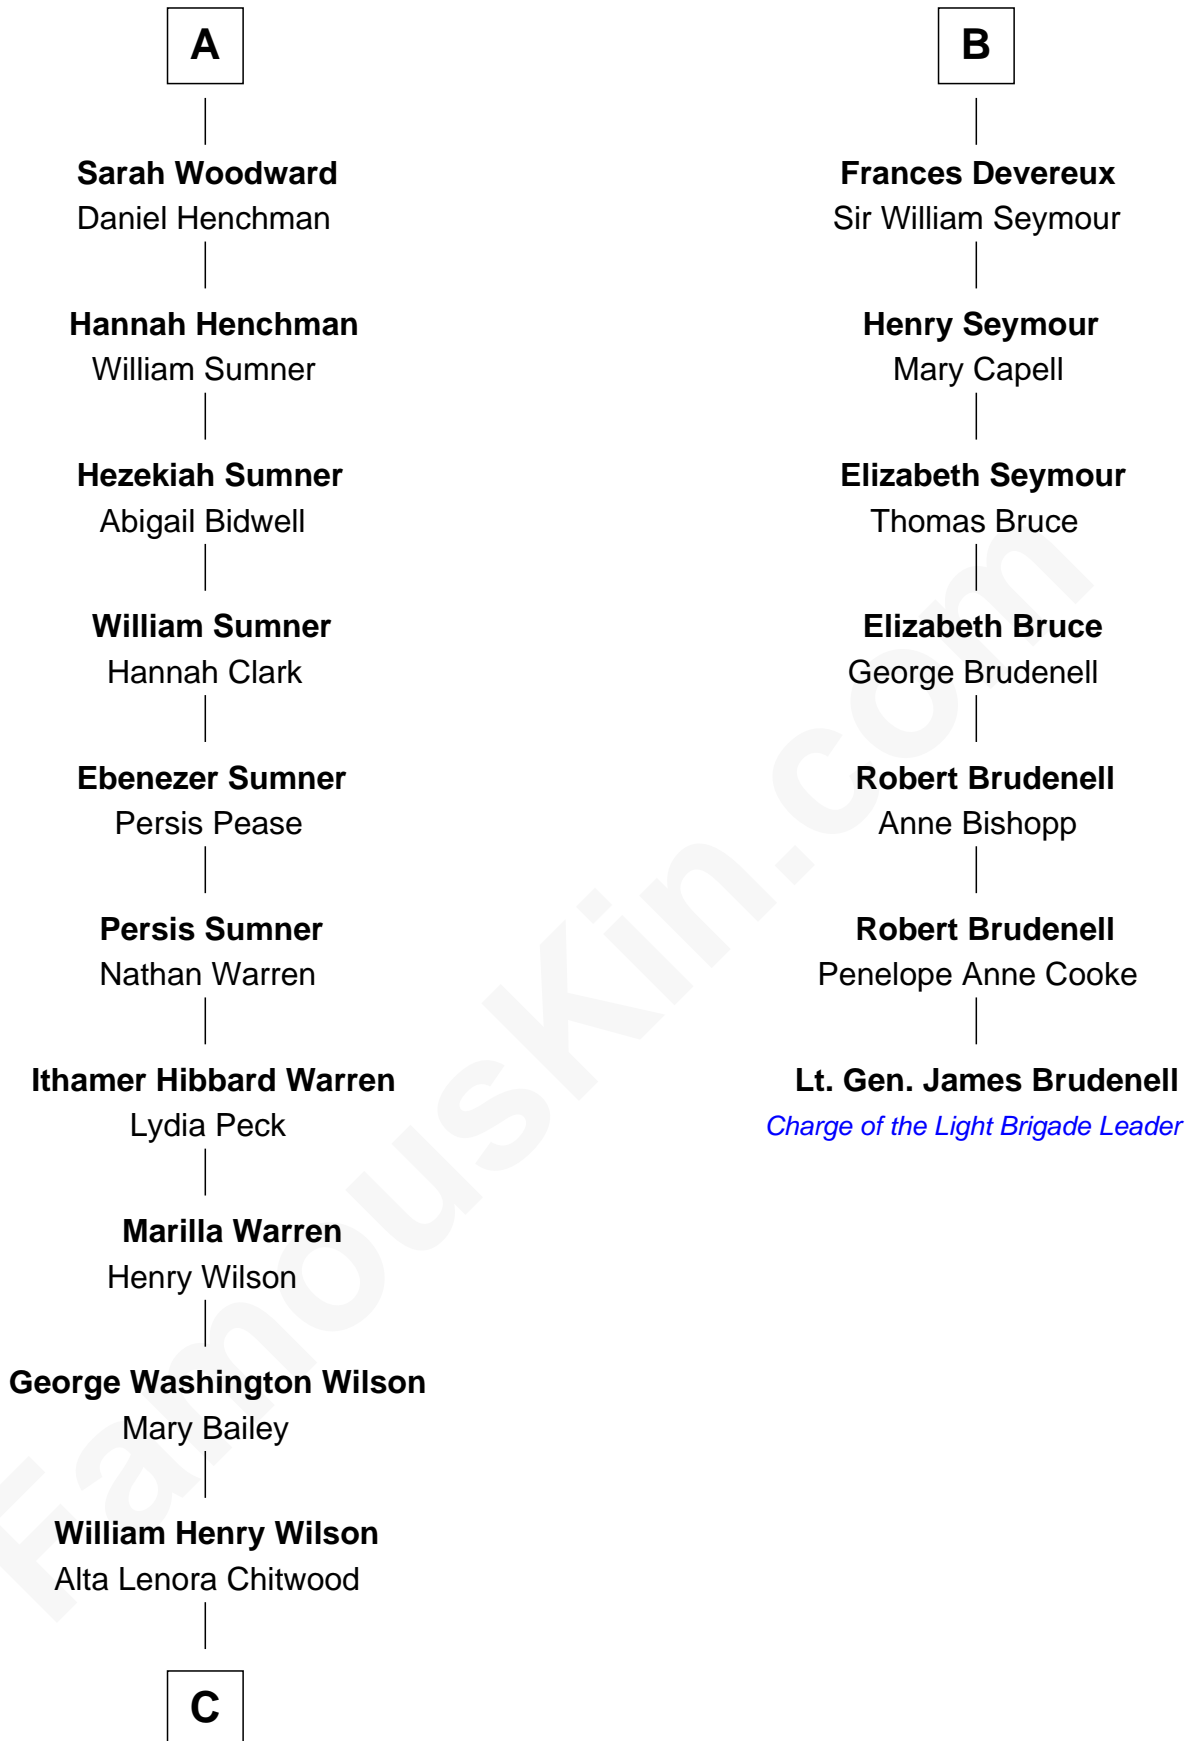

FamousKin.com

Relationship Chart of

Carl Wilson

Co-Founder of The Beach Boys

13th cousin 6 times removed of

Lt. Gen. James Brudenell

Leader of the "Charge of the Light Brigade"

C

—
William Coral Wilson

Edith Sophia Sthole

—
Murray Gage Wilson

Audree Neva Korthof

—
Carl Wilson

Co-Founder of The Beach Boys

FamousKin.com