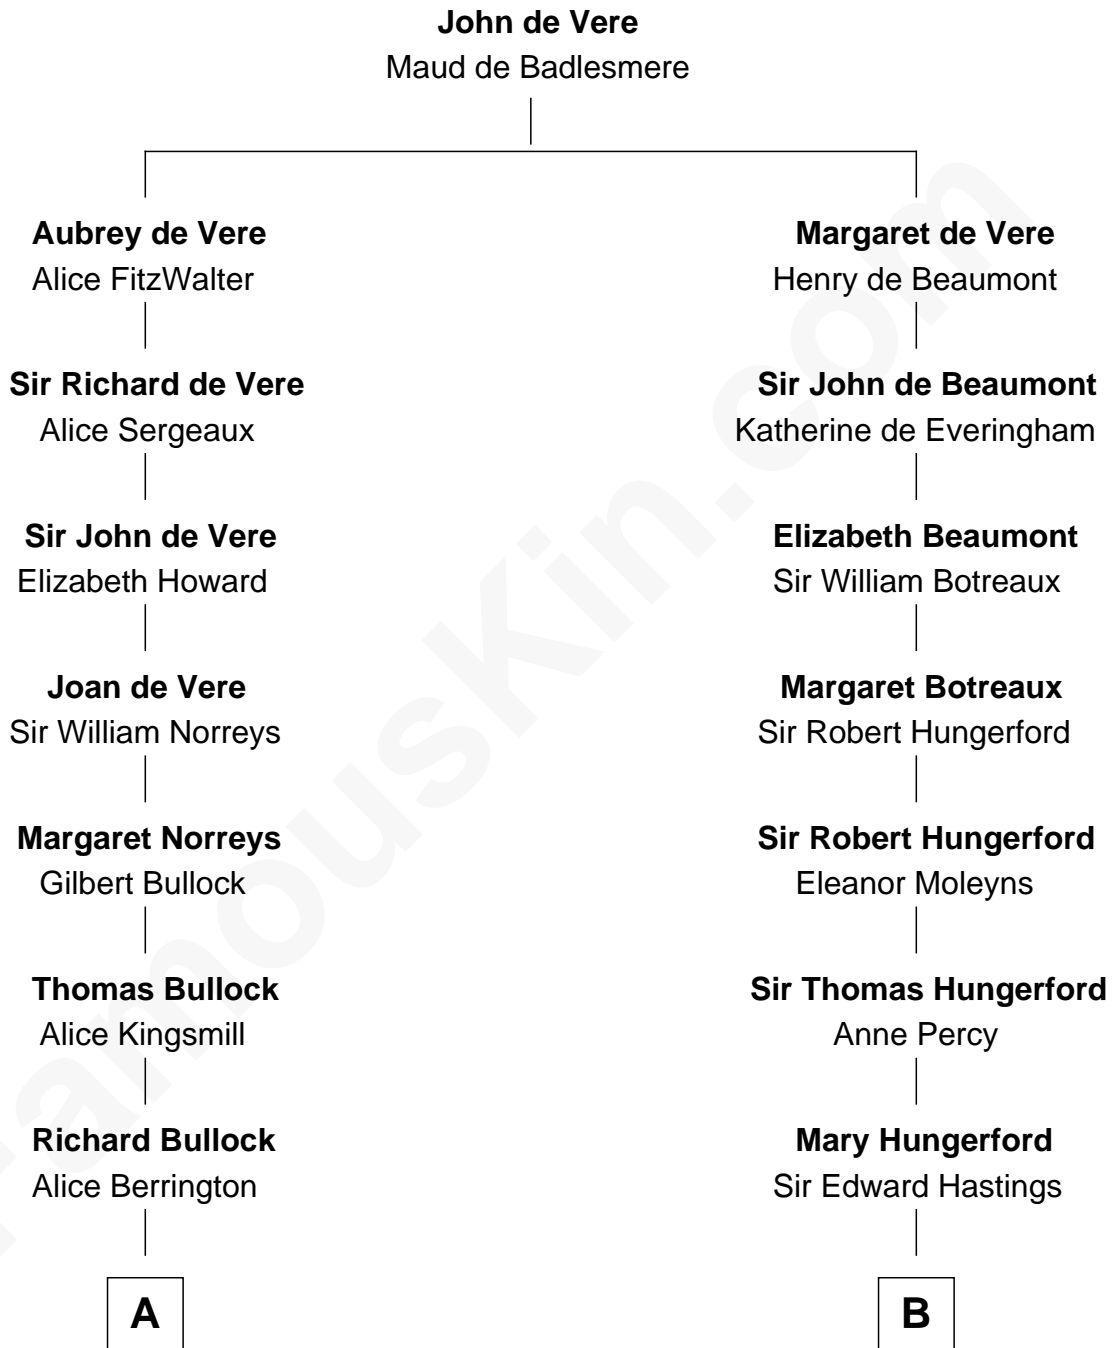

## Relationship Chart of

### Carl Wilson

*Co-Founder of The Beach Boys*

17th cousin 4 times removed of

### Lt. Gen. James Brudenell

*Leader of the "Charge of the Light Brigade"*

**C**

George Washington Wilson

Mary Bailey

William Henry Wilson

Alta Lenora Chitwood

William Coral Wilson