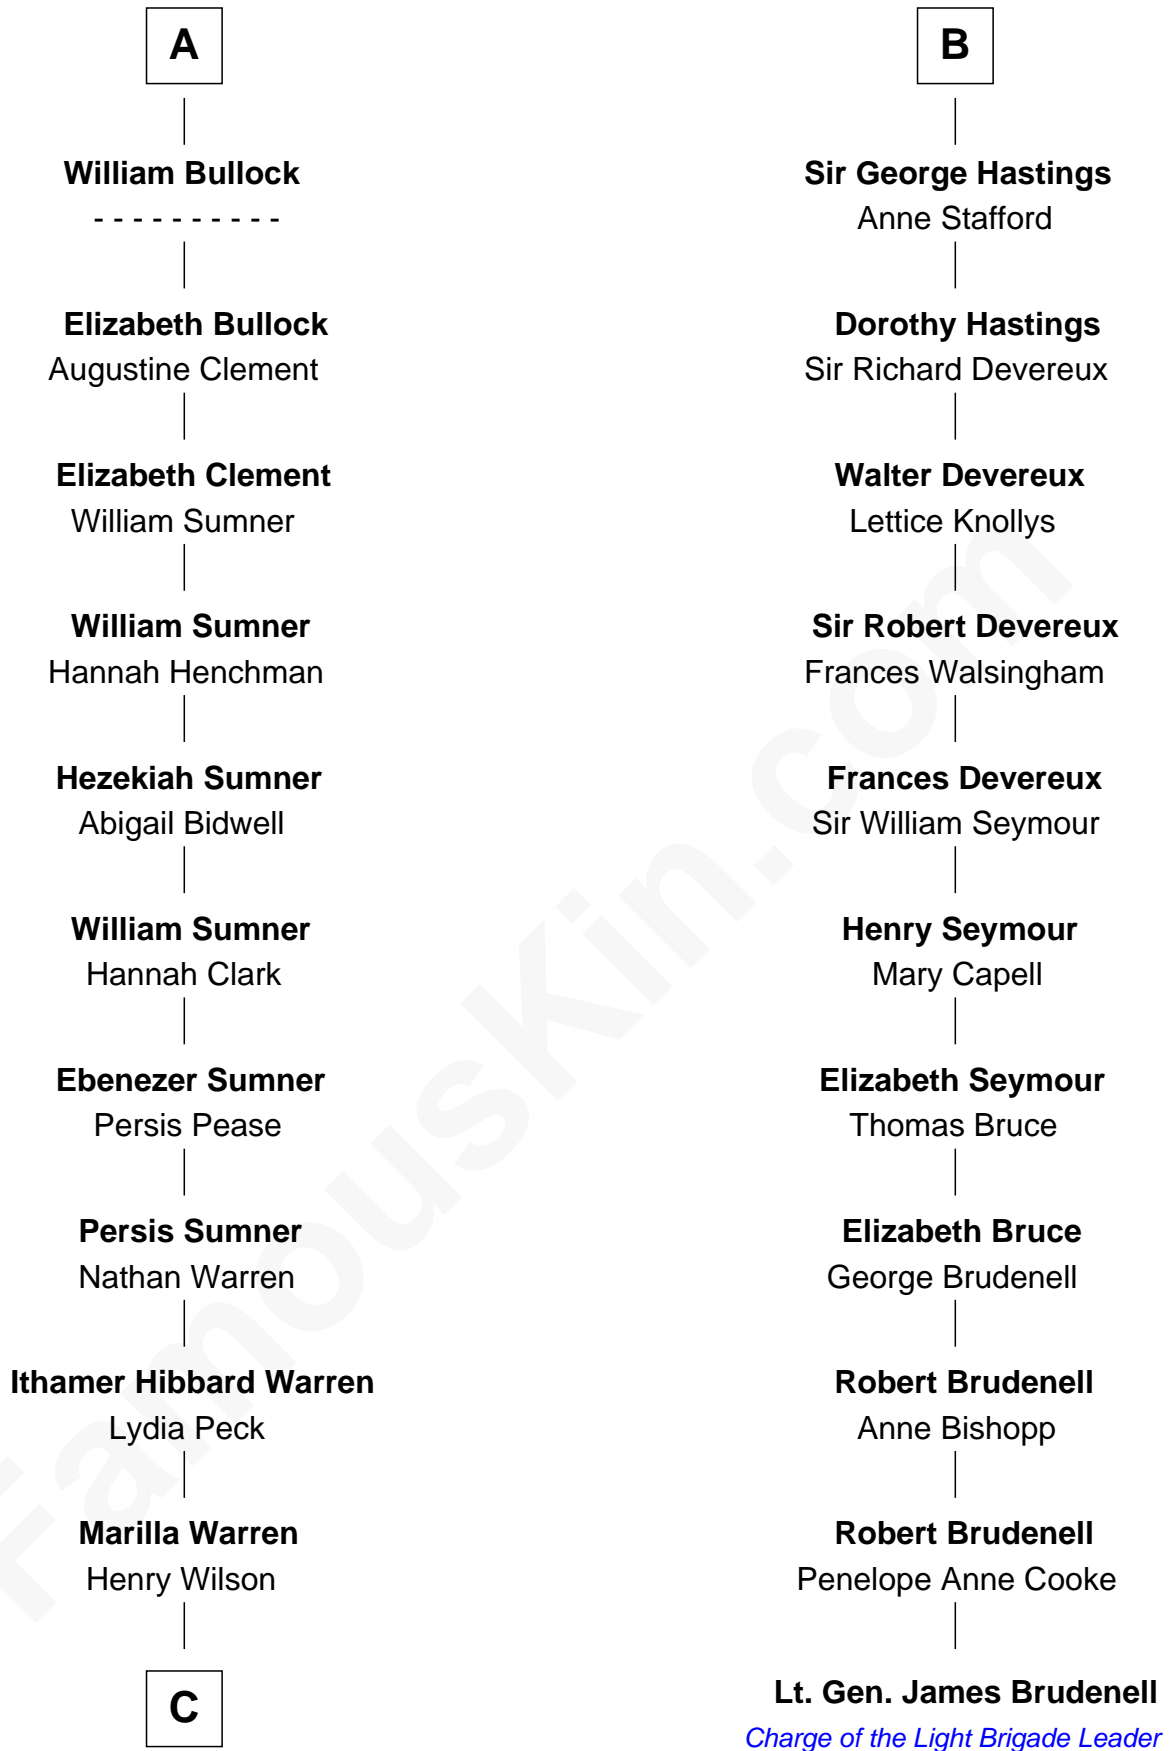

## Relationship Chart of

### Carl Wilson

*Co-Founder of The Beach Boys*

17th cousin 4 times removed of

### Lt. Gen. James Brudenell

*Leader of the "Charge of the Light Brigade"*

**C**

George Washington Wilson

Mary Bailey

William Henry Wilson

Alta Lenora Chitwood

William Coral Wilson