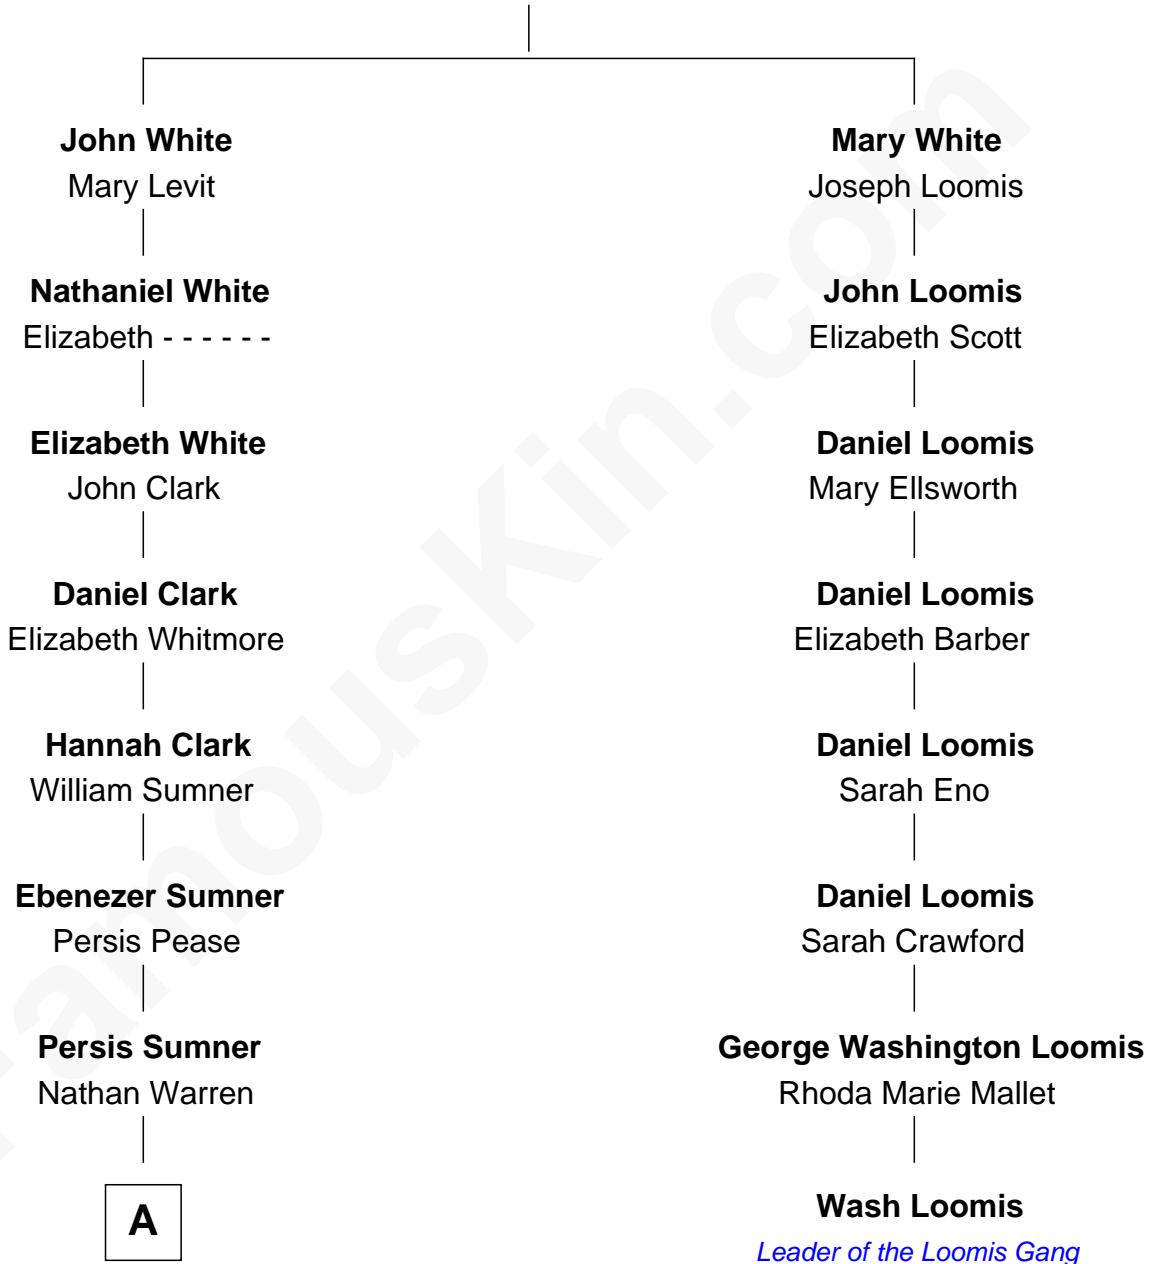

# FamousKin.com Relationship Chart of

**Carl Wilson**

*Co-Founder of The Beach Boys*

7th cousin 6 times removed of

**Wash Loomis**

*Leader of the Loomis Gang*

**Robert White**

Bridget Allgar

**A**

|  
**Ithamer Hibbard Warren**

Lydia Peck

|  
**Marilla Warren**

Henry Wilson

|  
**George Washington Wilson**

Mary Bailey

|  
**William Henry Wilson**

Alta Lenora Chitwood

|  
**William Coral Wilson**

Edith Sophia Sthole

|  
**Murray Gage Wilson**

Audree Neva Korthof

|  
**Carl Wilson**

*Co-Founder of The Beach Boys*

FamousKin.com