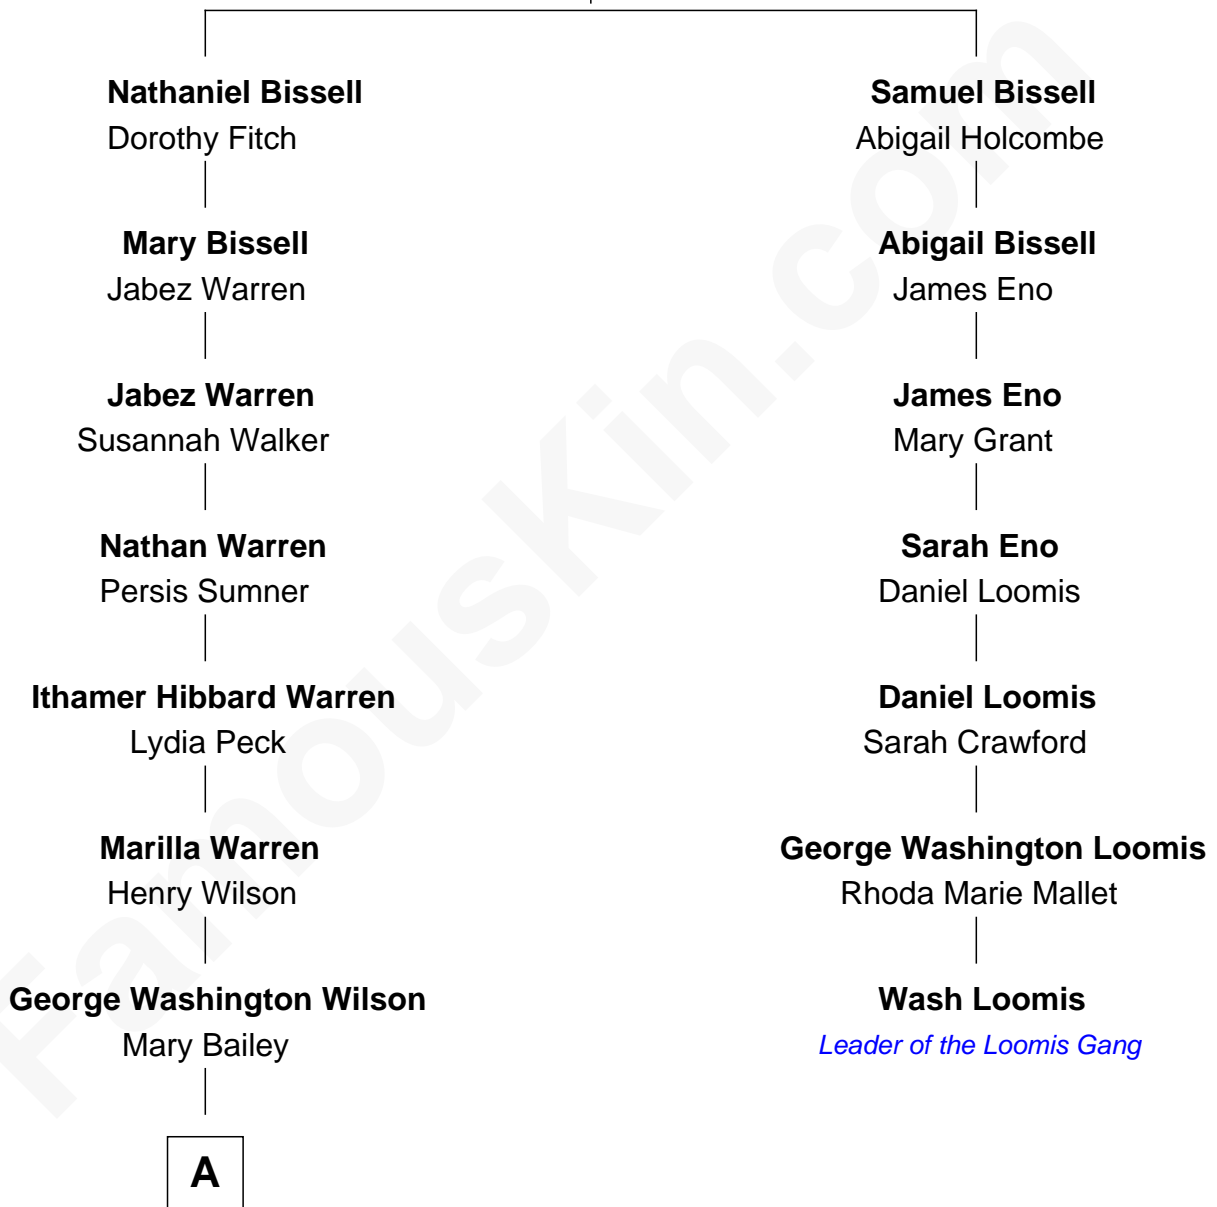

FamousKin.com Relationship Chart of

Carl Wilson

Co-Founder of The Beach Boys

6th cousin 4 times removed of

Wash Loomis

Leader of the Loomis Gang

John Bissell

A

—
William Henry Wilson

Alta Lenora Chitwood

—
William Coral Wilson

Edith Sophia Sthole

—
Murray Gage Wilson

Audree Neva Korthof

—
Carl Wilson

Co-Founder of The Beach Boys