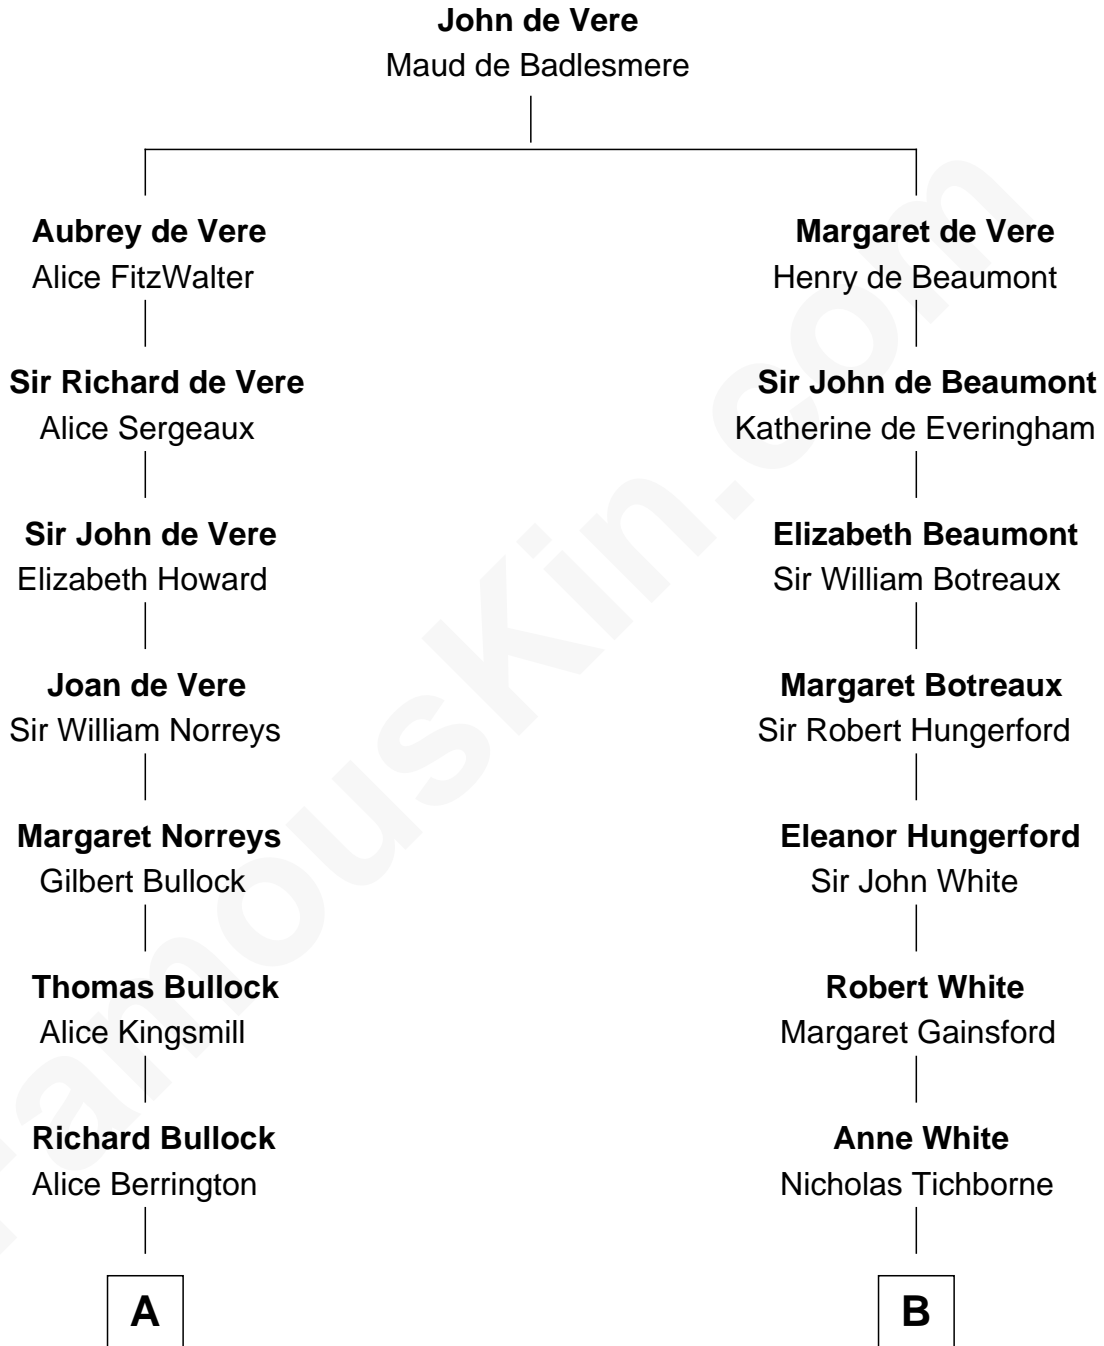

FamousKin.com Relationship Chart of

Carl Wilson

Co-Founder of The Beach Boys

21st cousin of

Nathaniel Philbrick

Author of In the Heart of the Sea

C

George Washington Wilson

Mary Bailey

William Henry Wilson

Alta Lenora Chitwood

William Coral Wilson

Edith Sophia Sthole

Murray Gage Wilson

Audree Neva Korthof

Carl Wilson