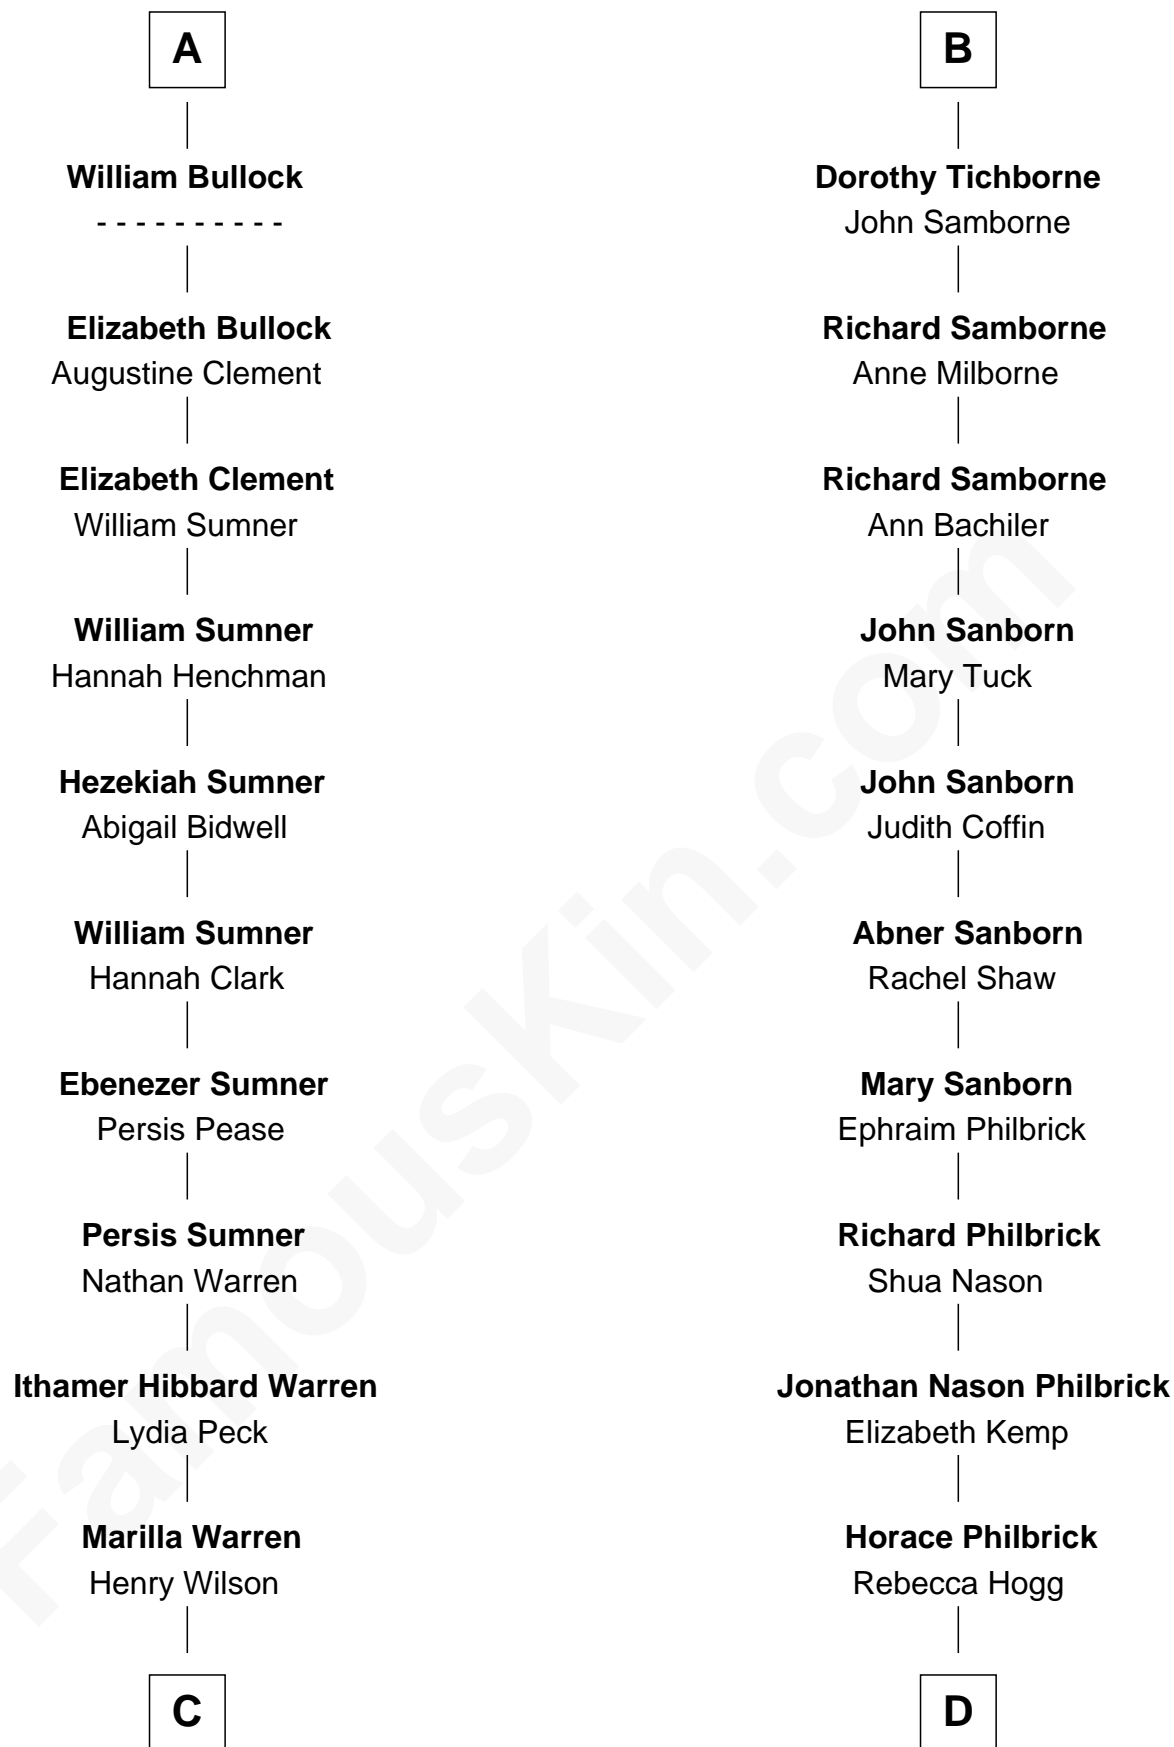

FamousKin.com Relationship Chart of

Carl Wilson

Co-Founder of The Beach Boys

21st cousin of

Nathaniel Philbrick

Author of In the Heart of the Sea

C

George Washington Wilson

Mary Bailey

William Henry Wilson

Alta Lenora Chitwood

William Coral Wilson

Edith Sophia Sthole

Murray Gage Wilson

Audree Neva Korthof

Carl Wilson