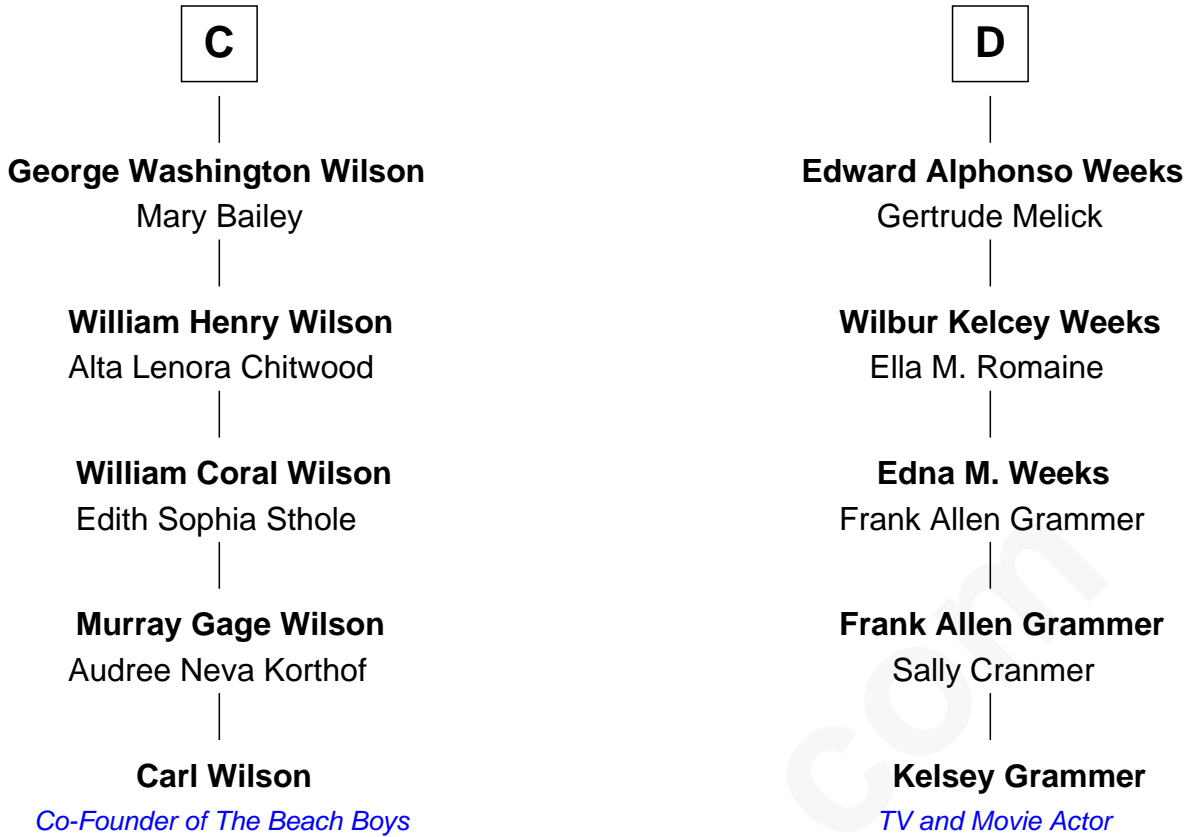

# FamousKin.com Relationship Chart of

**Carl Wilson**

*Co-Founder of The Beach Boys*

21st cousin of

**Kelsey Grammer**

*TV and Movie Actor*

Kelsey Grammer photo by [U.S. Navy Photographer's Mate 2nd Class Valerie S. Guffey](#)