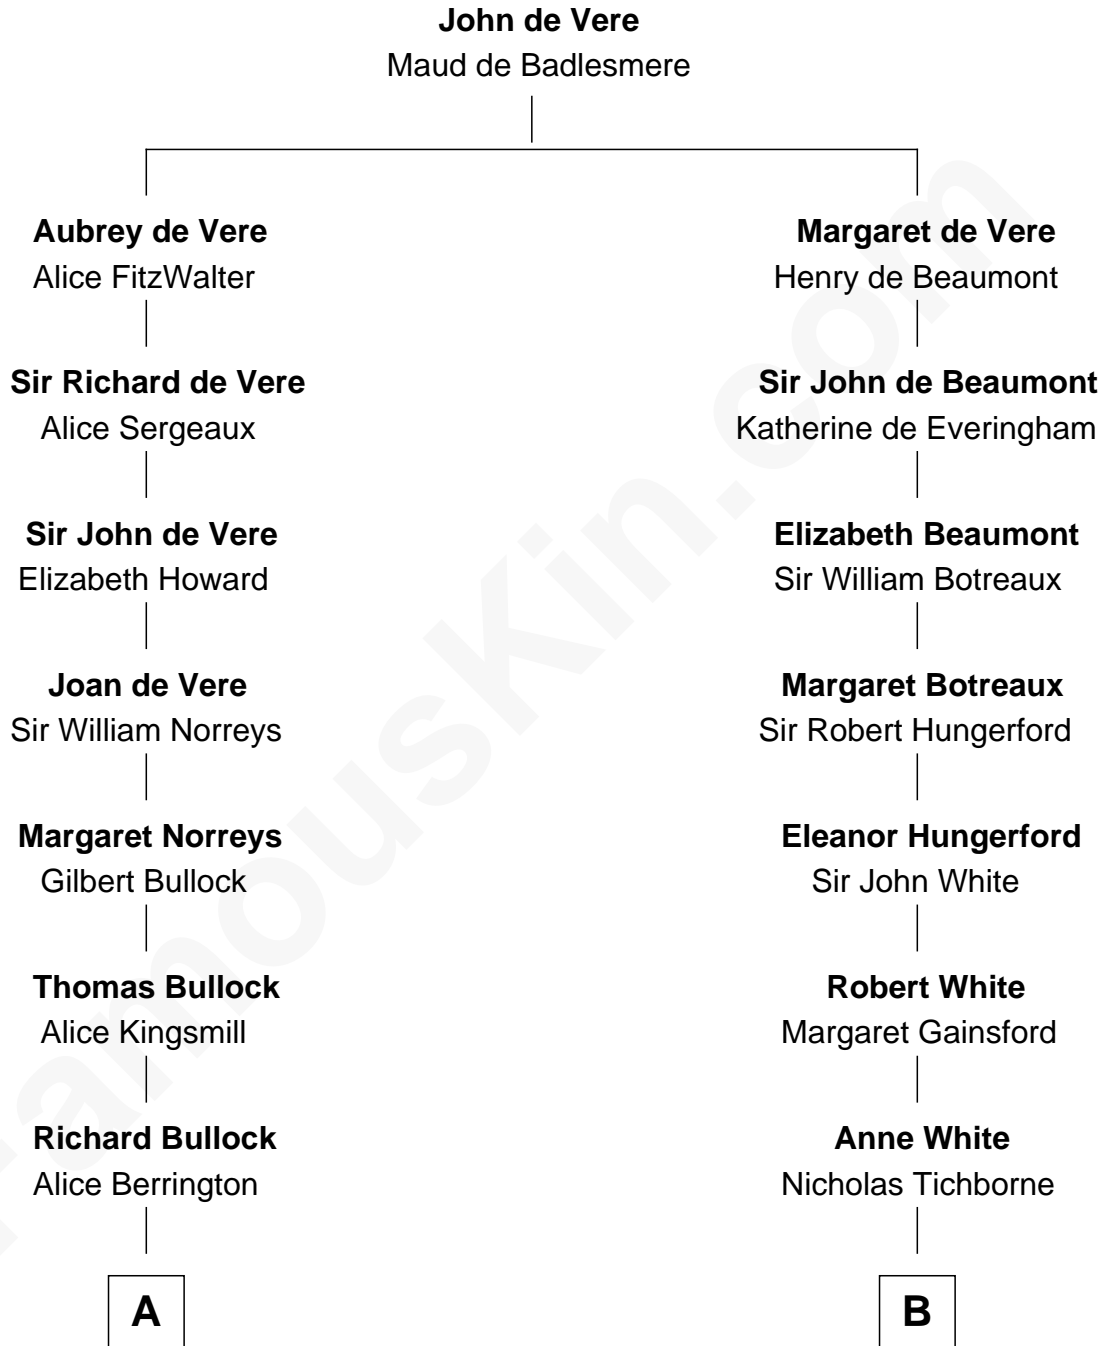

# FamousKin.com Relationship Chart of

**Carl Wilson**

*Co-Founder of The Beach Boys*

21st cousin of

**Kelsey Grammer**

*TV and Movie Actor*

Kelsey Grammer photo by [U.S. Navy Photographer's Mate 2nd Class Valerie S. Guffey](#)