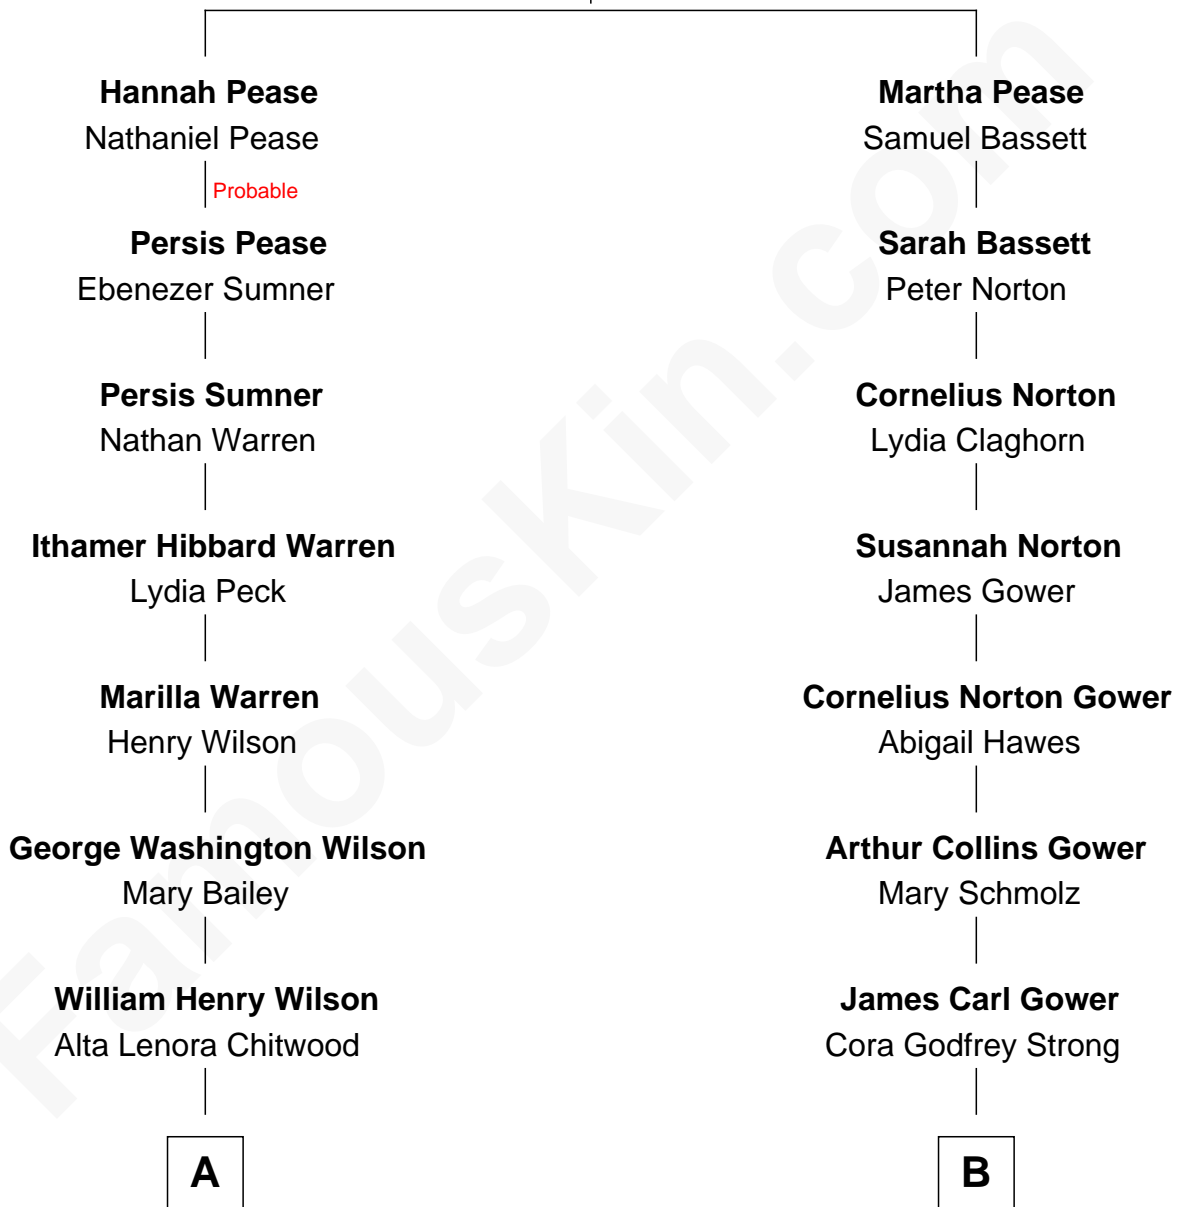

# FamousKin.com Relationship Chart of

**Carl Wilson**

*Co-Founder of The Beach Boys*

9th cousin of

**Sarah Palin**

*9th Governor of Alaska*

**Thomas Pease**  
Bathsheba Merry

**A**

**William Coral Wilson**

Edith Sophia Sthole

**Murray Gage Wilson**

Audree Neva Korthof

**Carl Wilson**

*Co-Founder of The Beach Boys*

**B**

**Helen Louise Gower**

Clement James Sheeran

**Sarah Sheeran**

Charles Richard Heath

**Sarah Palin**

*9th Governor of Alaska*

FamousKin.com