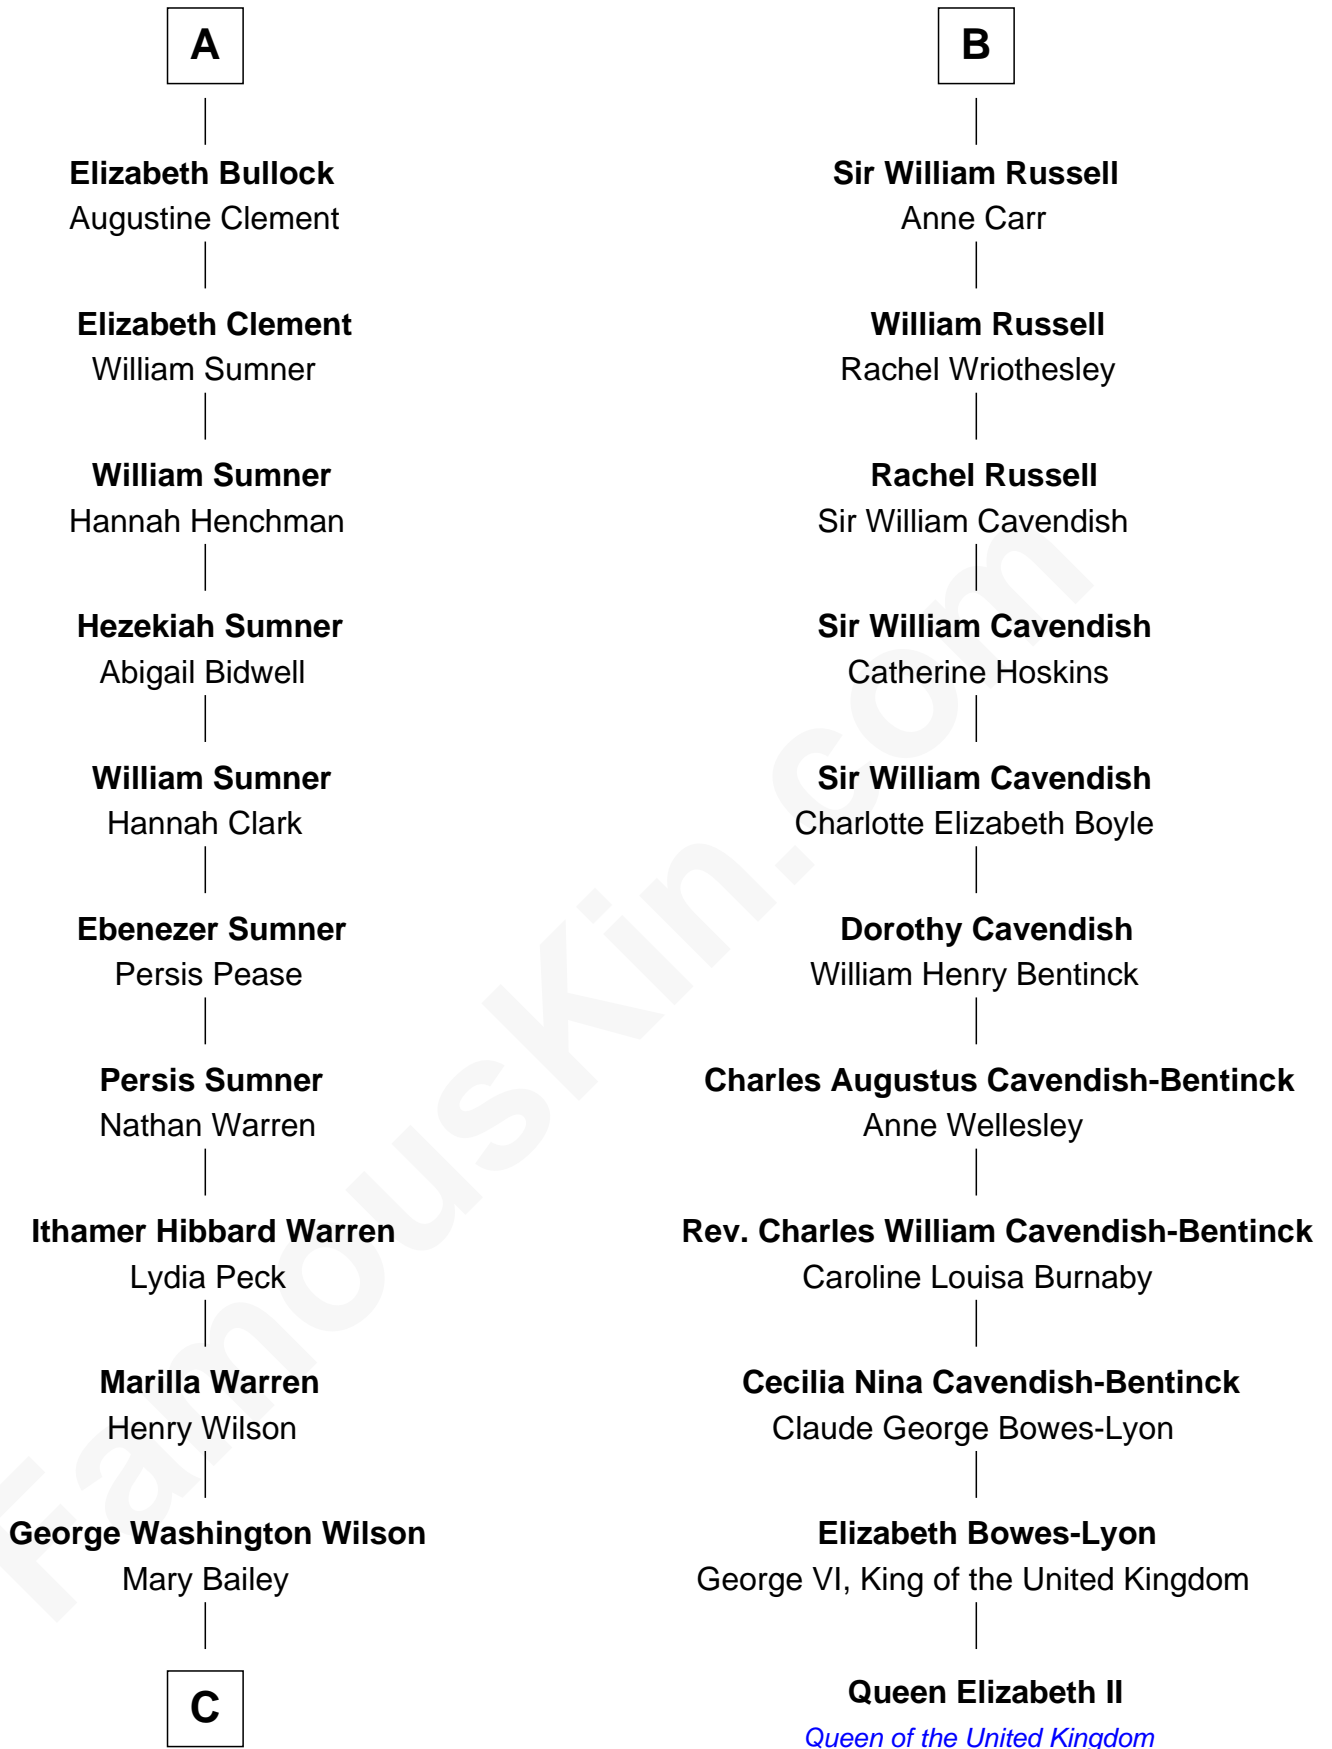

## Relationship Chart of

### Carl Wilson

*Co-Founder of The Beach Boys*

17th cousin 3 times removed of

### Queen Elizabeth II

*Queen of the United Kingdom*

**C**

**William Henry Wilson**

Alta Lenora Chitwood

**William Coral Wilson**

Edith Sophia Sthole

**Murray Gage Wilson**