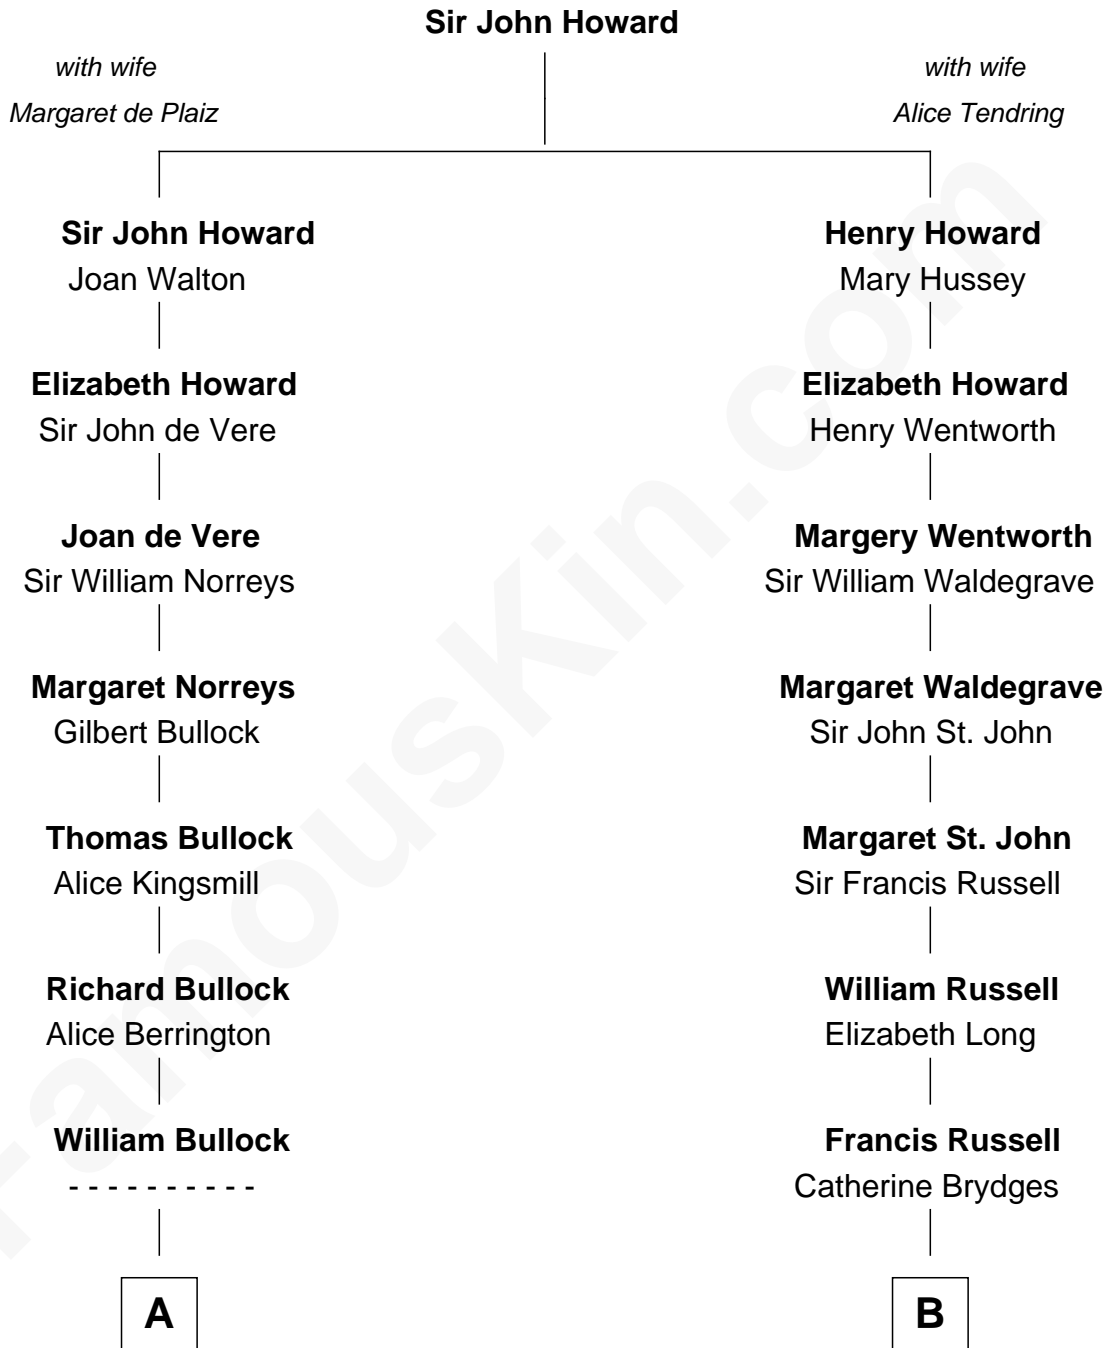

## Relationship Chart of

### Queen Elizabeth II

*Queen of the United Kingdom*

**C**

**William Henry Wilson**

Alta Lenora Chitwood

**William Coral Wilson**

Edith Sophia Sthole

**Murray Gage Wilson**