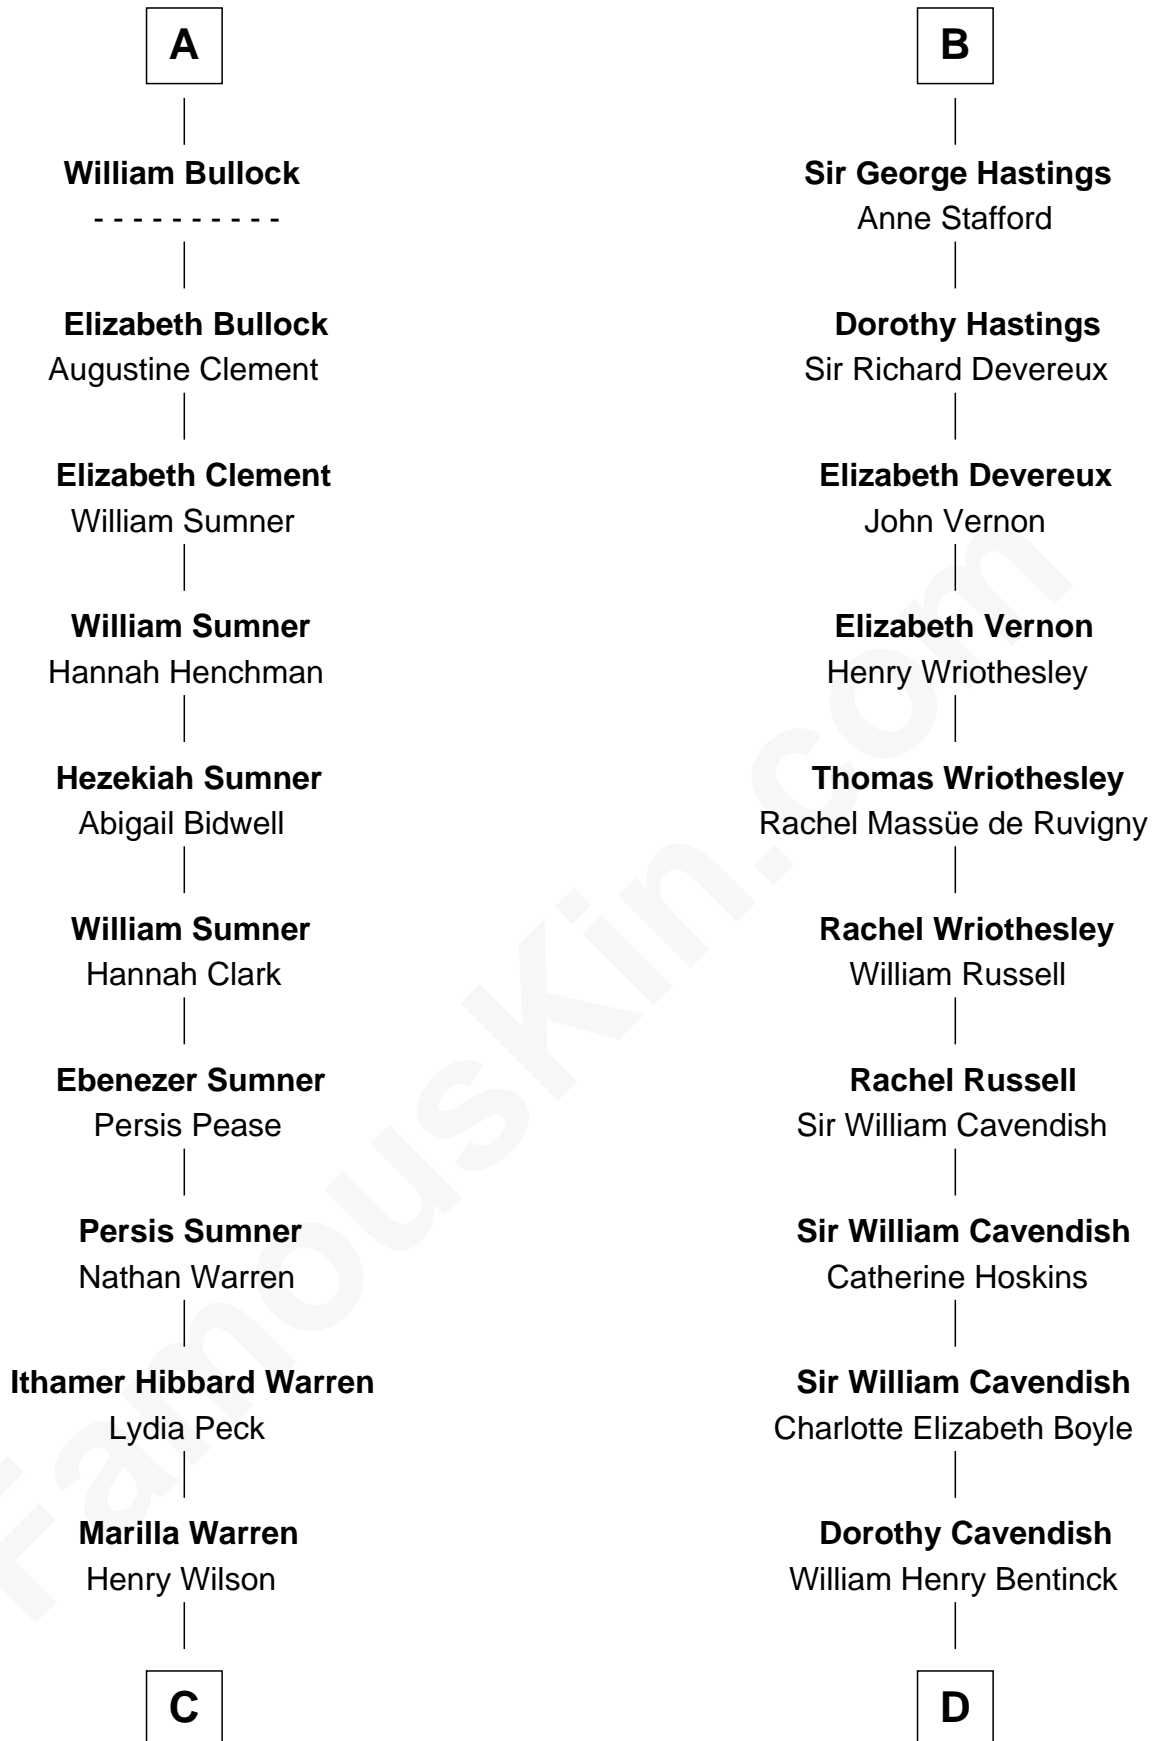

FamousKin.com Relationship Chart of

Carl Wilson

Co-Founder of The Beach Boys

21st cousin of

Queen Elizabeth II

Queen of the United Kingdom

Elizabeth II photo by [Eric Draper](#)