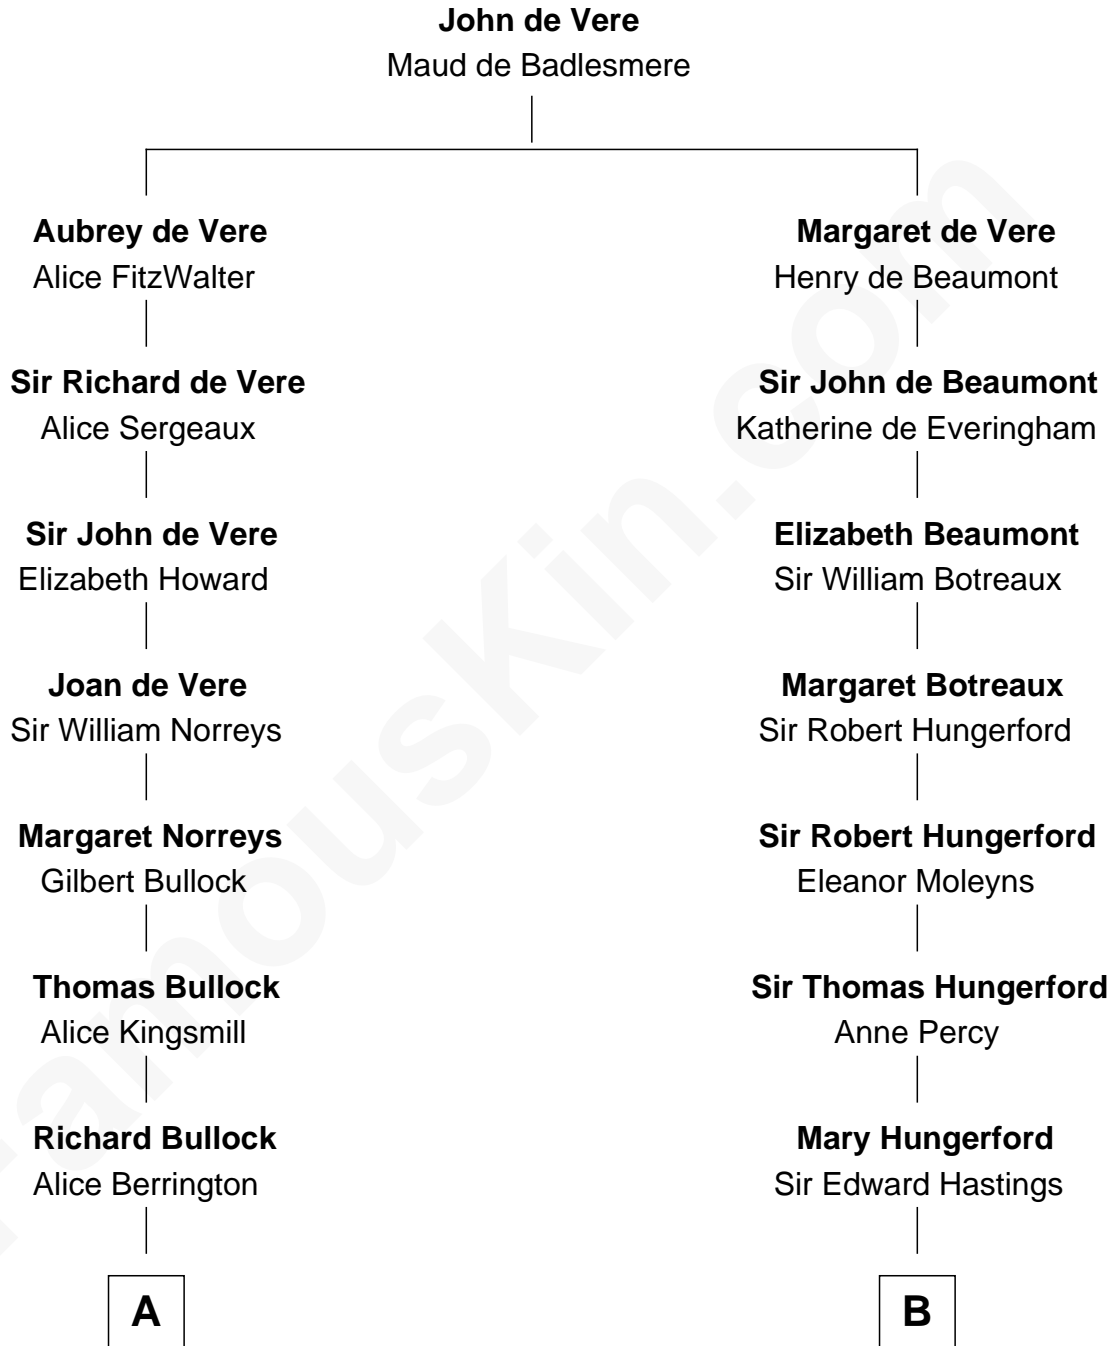

FamousKin.com Relationship Chart of

Carl Wilson

Co-Founder of The Beach Boys

21st cousin of

Queen Elizabeth II

Queen of the United Kingdom

Elizabeth II photo by [Eric Draper](#)