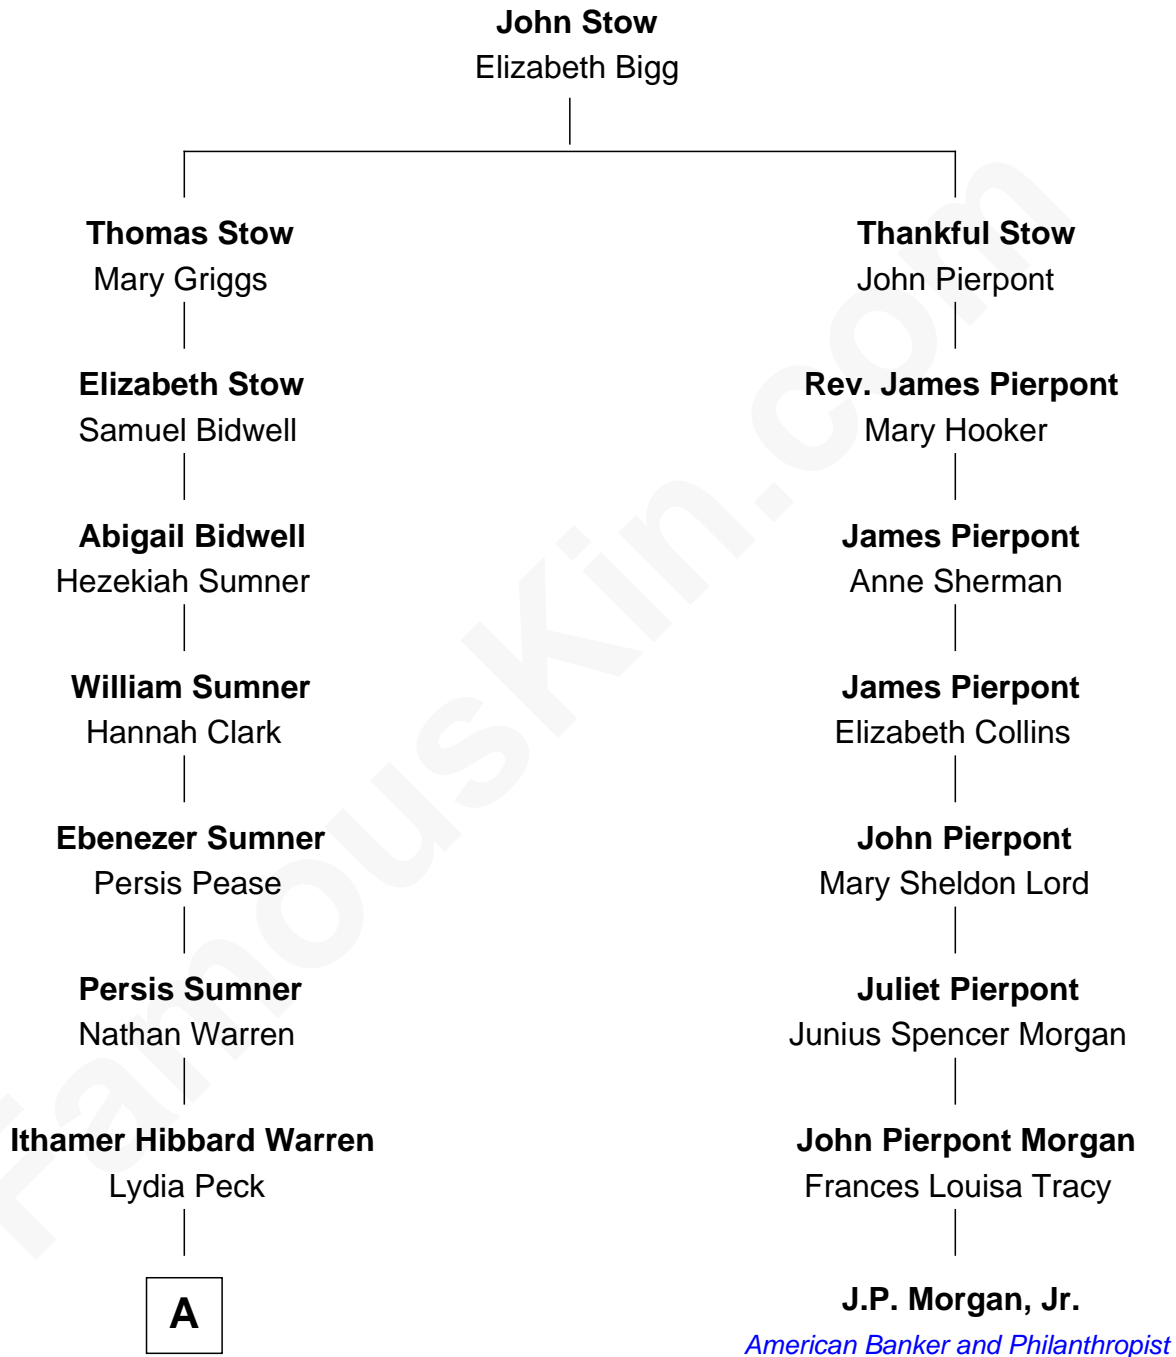

## Relationship Chart of

### Carl Wilson

*Co-Founder of The Beach Boys*

7th cousin 5 times removed of

**J.P. Morgan, Jr.**

*American Banker and Philanthropist*

**A**

—  
**Marilla Warren**

Henry Wilson  
—

**George Washington Wilson**

Mary Bailey  
—

**William Henry Wilson**

Alta Lenora Chitwood  
—

**William Coral Wilson**

Edith Sophia Sthole  
—

**Murray Gage Wilson**

Audree Neva Korthof  
—