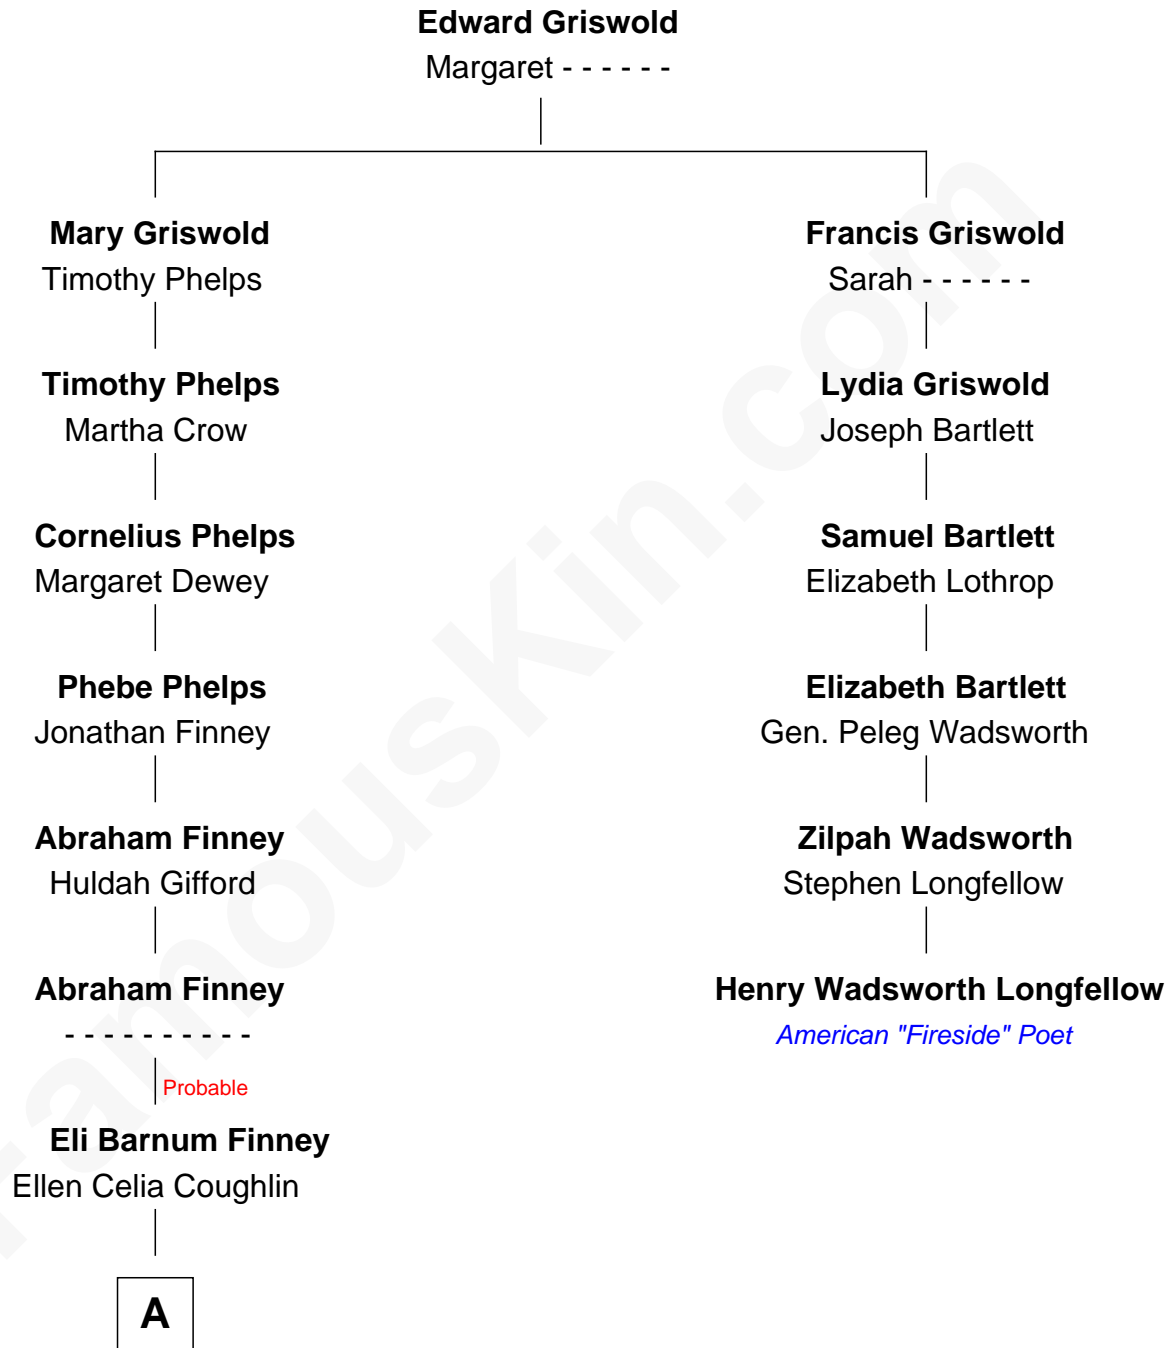

FamousKin.com

Relationship Chart of

Carl Wilson

Co-Founder of The Beach Boys

5th cousin 5 times removed of

Henry Wadsworth Longfellow
American "Fireside" Poet

A

—
Albert H. Finney

Elnora Brass

—
Ruth Edna Finney

Carl Arie Korthof

—
Audree Neva Korthof

Murray Gage Wilson

—
Carl Wilson

Co-Founder of The Beach Boys