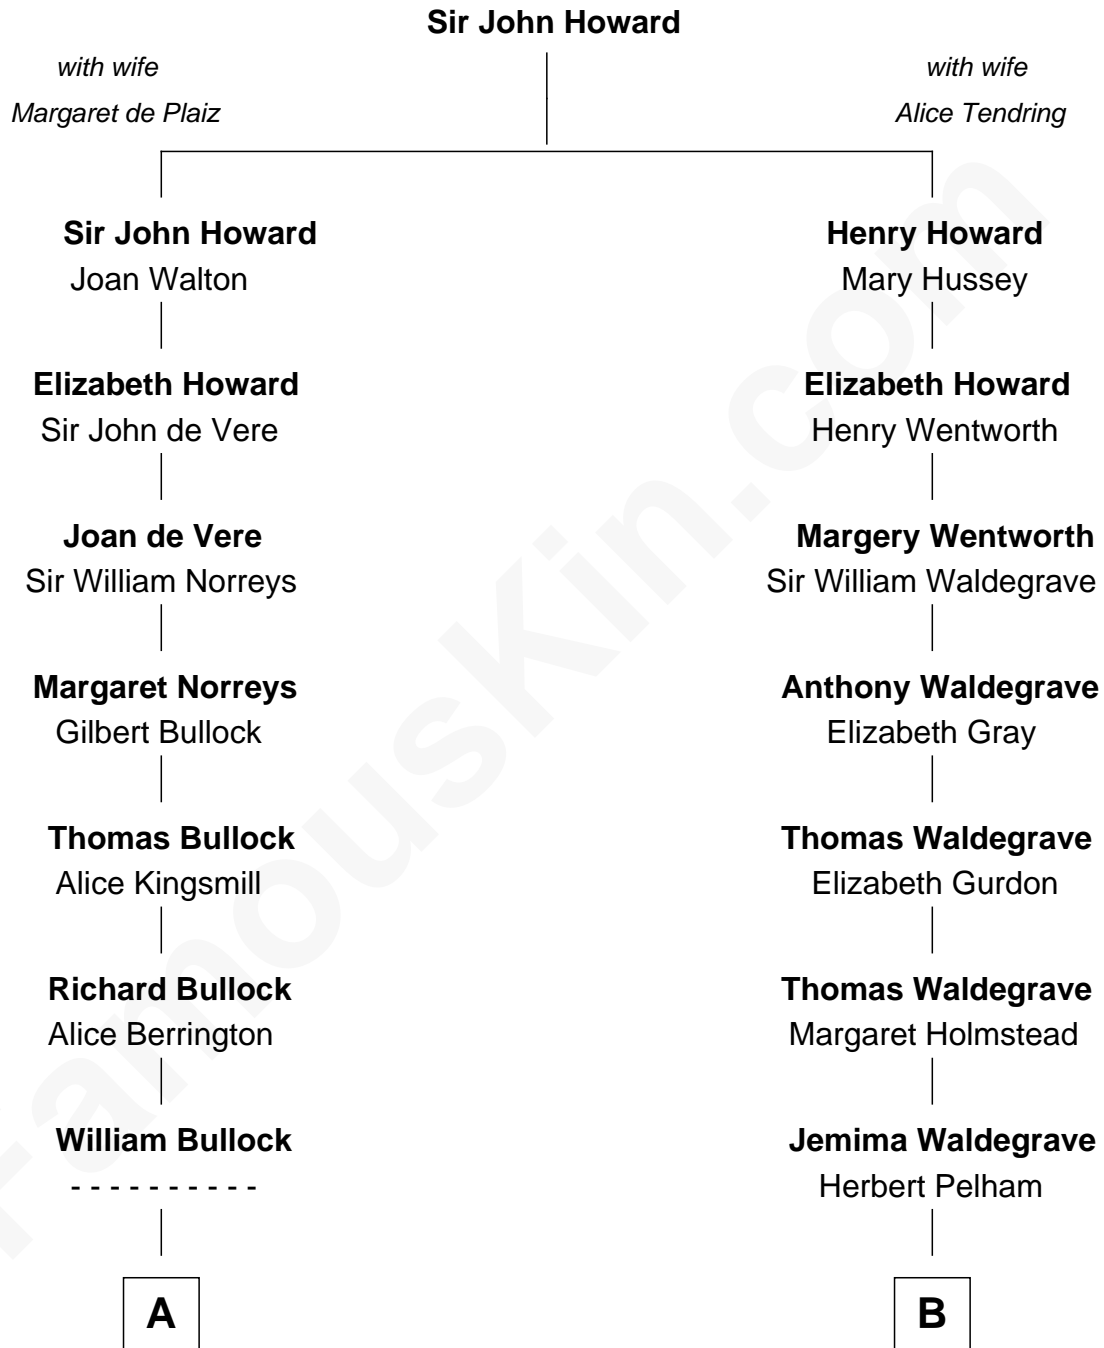

FamousKin.com Relationship Chart of

Carl Wilson

Co-Founder of The Beach Boys

18th cousin 2 times removed of

John Cena

Movie Actor and WWE Pro Wrestler

C

William Henry Wilson
Alta Lenora Chitwood