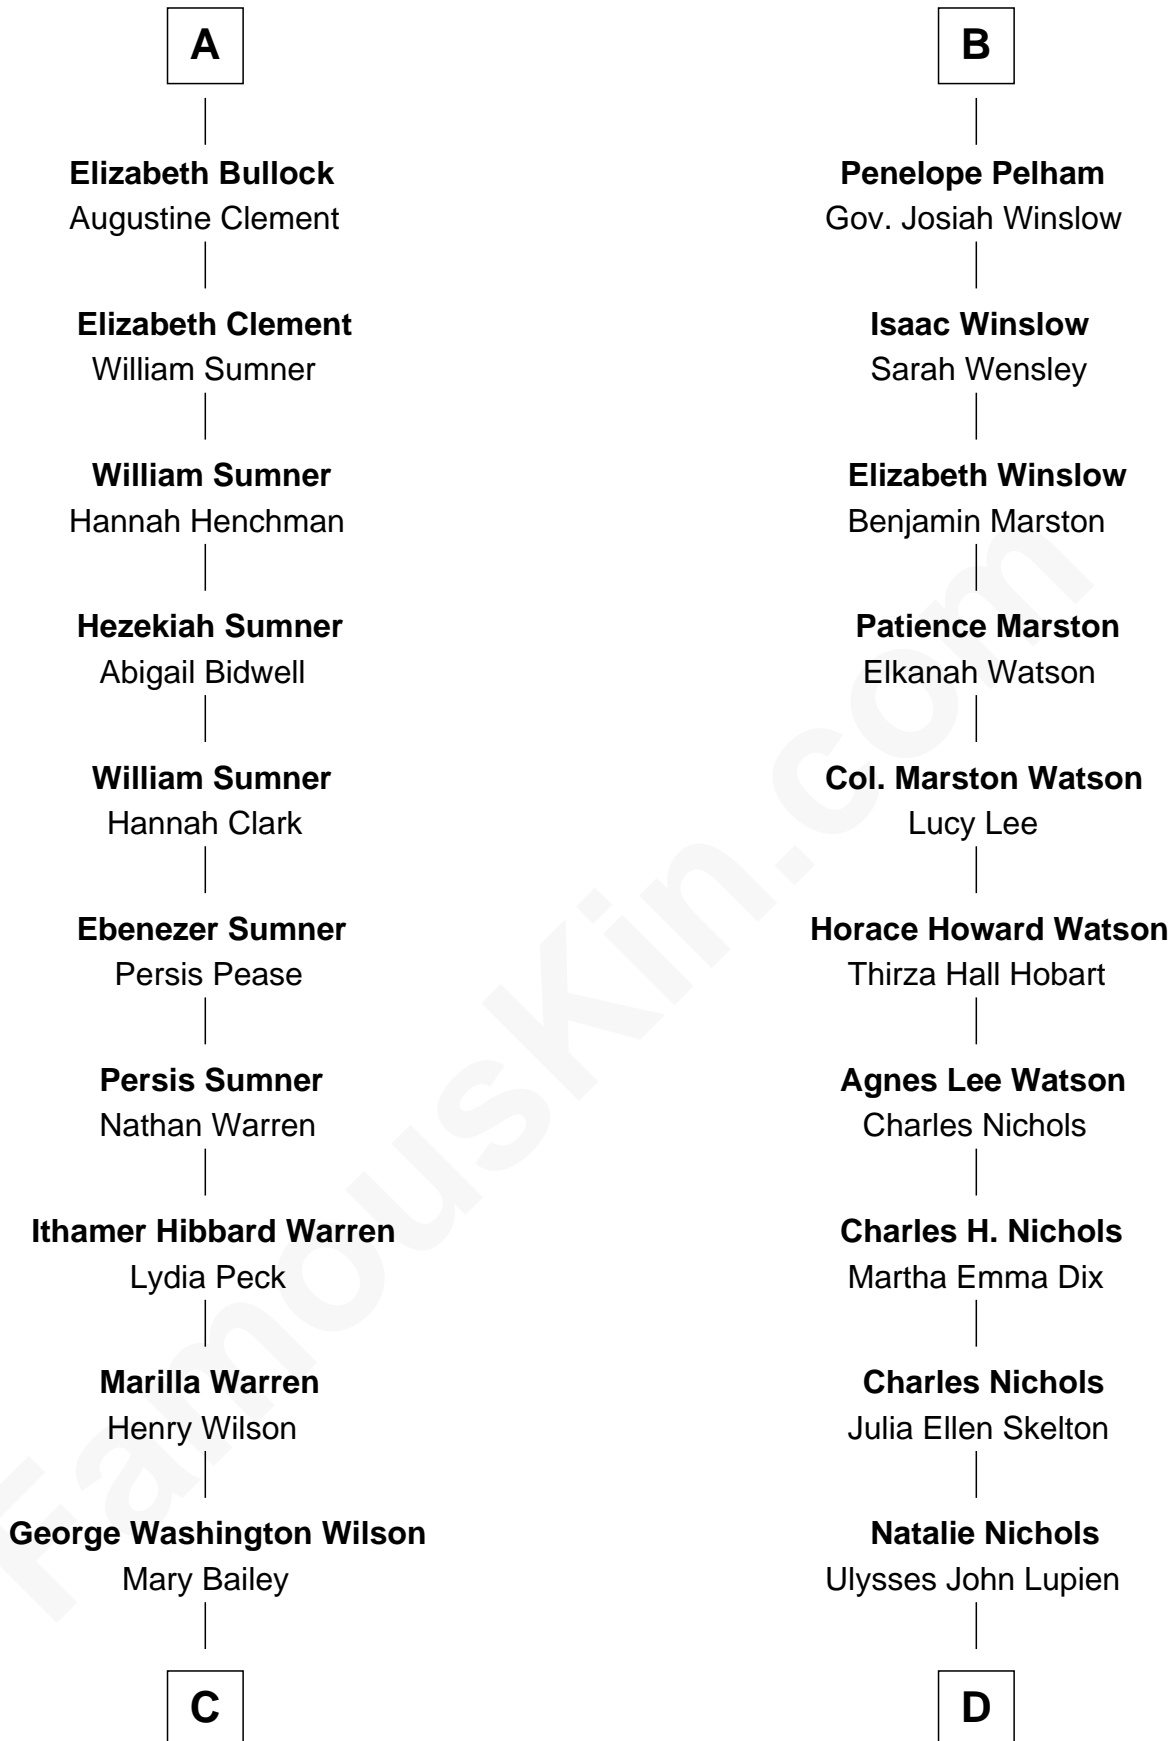

FamousKin.com Relationship Chart of

Carl Wilson

Co-Founder of The Beach Boys

18th cousin 2 times removed of

John Cena

Movie Actor and WWE Pro Wrestler

C

William Henry Wilson
Alta Lenora Chitwood

William Coral Wilson
Edith Sophia Sthole

Murray Gage Wilson
Audree Neva Korthof

Carl Wilson
Co-Founder of The Beach Boys

D

Carol Frances Lupien
John Joseph Cena

John Cena
Actor and Pro Wrestler

FamousKin.com