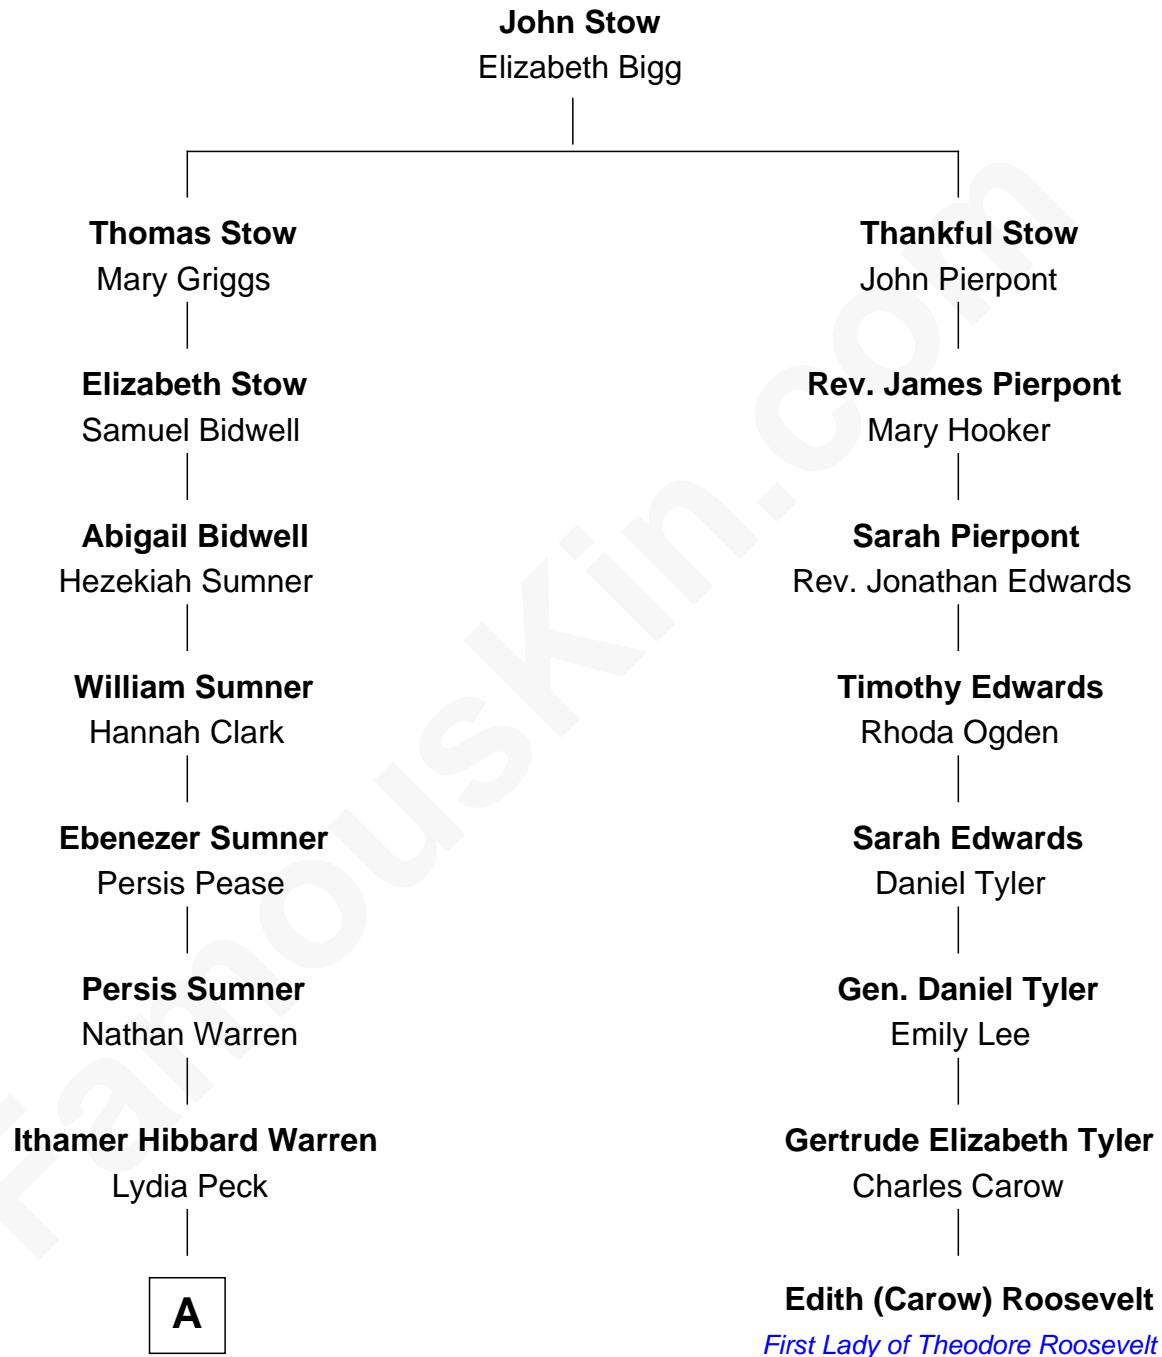

FamousKin.com

Relationship Chart of

Carl Wilson

Co-Founder of The Beach Boys

7th cousin 5 times removed of

Edith (Carow) Roosevelt

First Lady of President Theodore Roosevelt

A

—
Marilla Warren

Henry Wilson

—
George Washington Wilson

Mary Bailey

—
William Henry Wilson

Alta Lenora Chitwood

—
William Coral Wilson

Edith Sophia Sthole