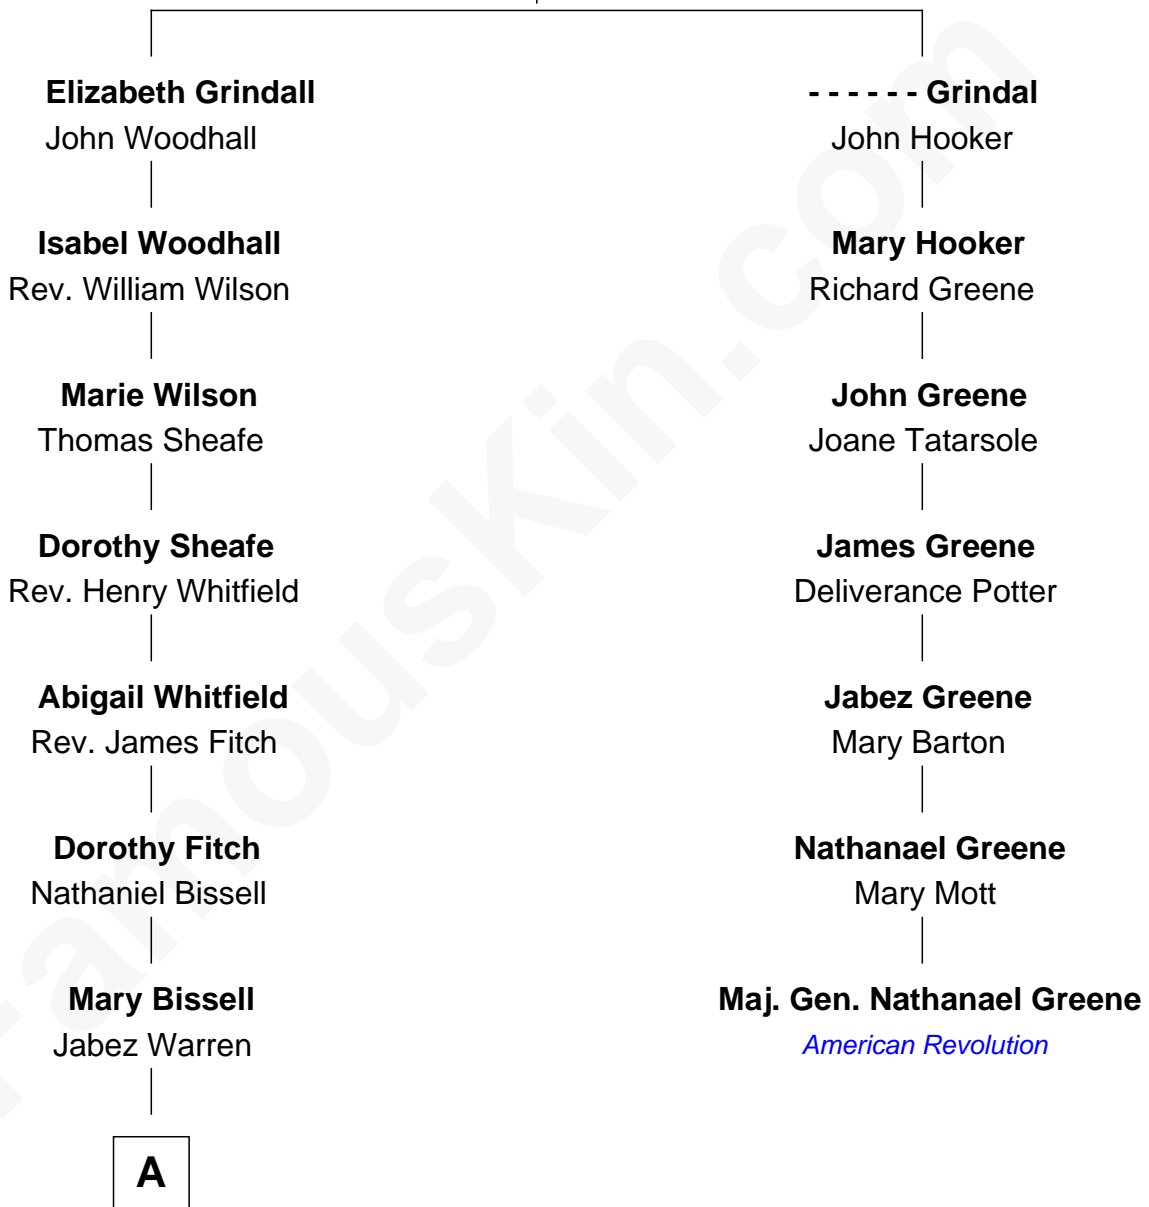

## Relationship Chart of

### Carl Wilson

*Co-Founder of The Beach Boys*

6th cousin 9 times removed of

**Maj. Gen. Nathanael Greene**  
*American Revolution*

**William Grindall**

-----

**A**

—  
**Jabez Warren**  
Susannah Walker

—  
**Nathan Warren**  
Persis Sumner

—  
**Ithamer Hibbard Warren**  
Lydia Peck

—  
**Marilla Warren**  
Henry Wilson

—  
**George Washington Wilson**  
Mary Bailey

—  
**William Henry Wilson**  
Alta Lenora Chitwood