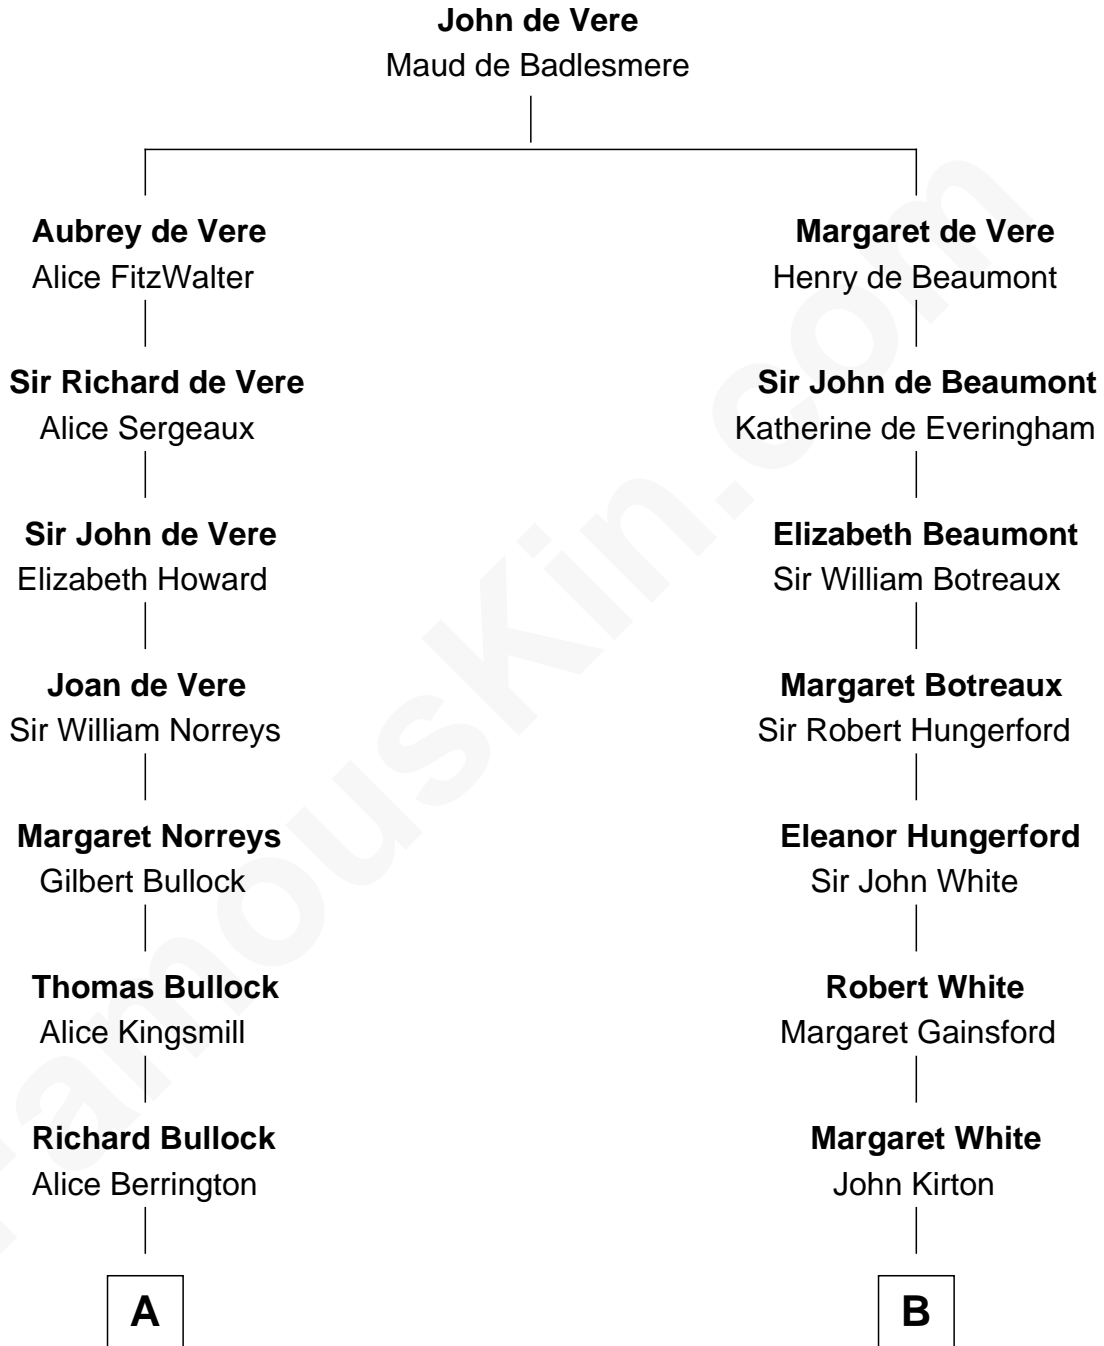

## Relationship Chart of

### Carl Wilson

*Co-Founder of The Beach Boys*

17th cousin 4 times removed of

### Guillermo Billinghurst

*31st President of Peru*

**C**

George Washington Wilson

Mary Bailey

William Henry Wilson

Alta Lenora Chitwood

William Coral Wilson