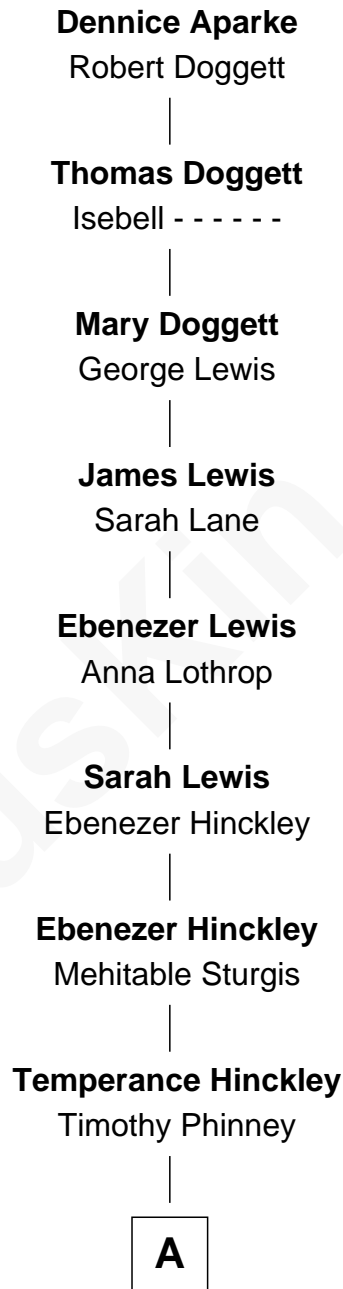

FamousKin.com
Relationship Chart of
Dennice Aparke
(- 1594)

12th Great-grandmother of
Jordana Brewster
TV and Movie Actress

A

—
Olive Phinney

Rev. Jotham Waterman

—
Lucy Anne Waterman

Sylvanus S. Besse

—
Lyman Waterman Besse

Henrietta Louisa Seger

—
Florence Foster Besse

Kingman Brewster

—
Kingman Brewster

Mary Louise Phillips

—
Alden Brewster

Maria João Leão de Sousa

—
Jordana Brewster