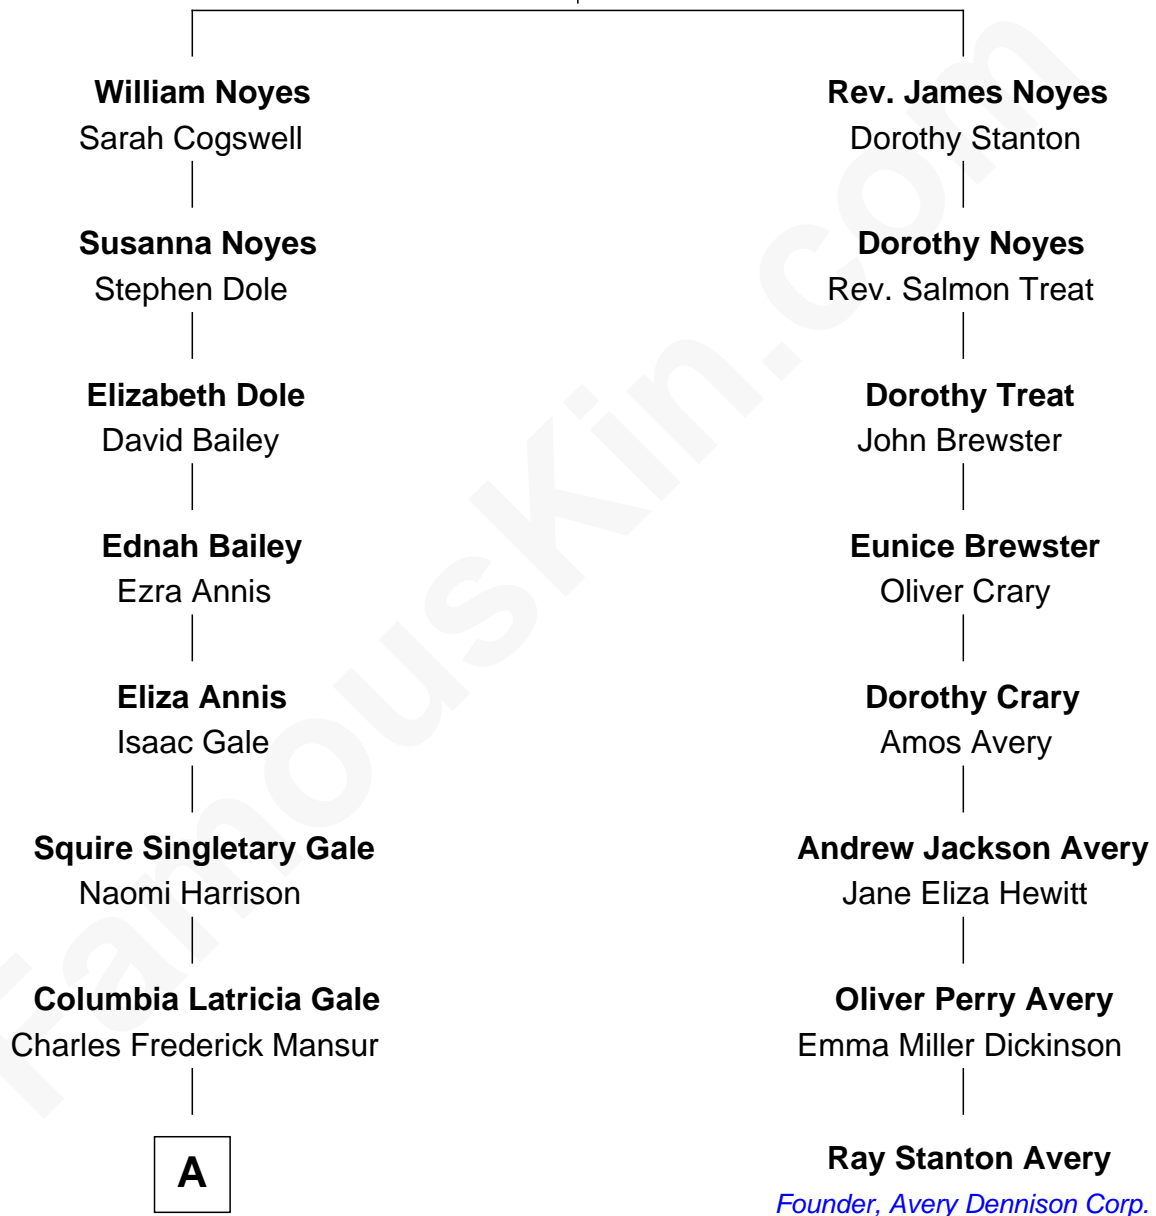

FamousKin.com Relationship Chart of

James Brolin

TV and Movie Actor

7th cousin 3 times removed of

Ray Stanton Avery

Founder, Avery Dennison Corp.

James Noyes
Sarah Browne

A

—
Ozro Edward Mansur

Helen Aline Brownell

—
Alan J. Mansur

Gertrude K. Stone

—
Helen Sue Mansur

Henry Hurst Bruderlin

—
James Brolin

TV and Movie Actor

FamousKin.com