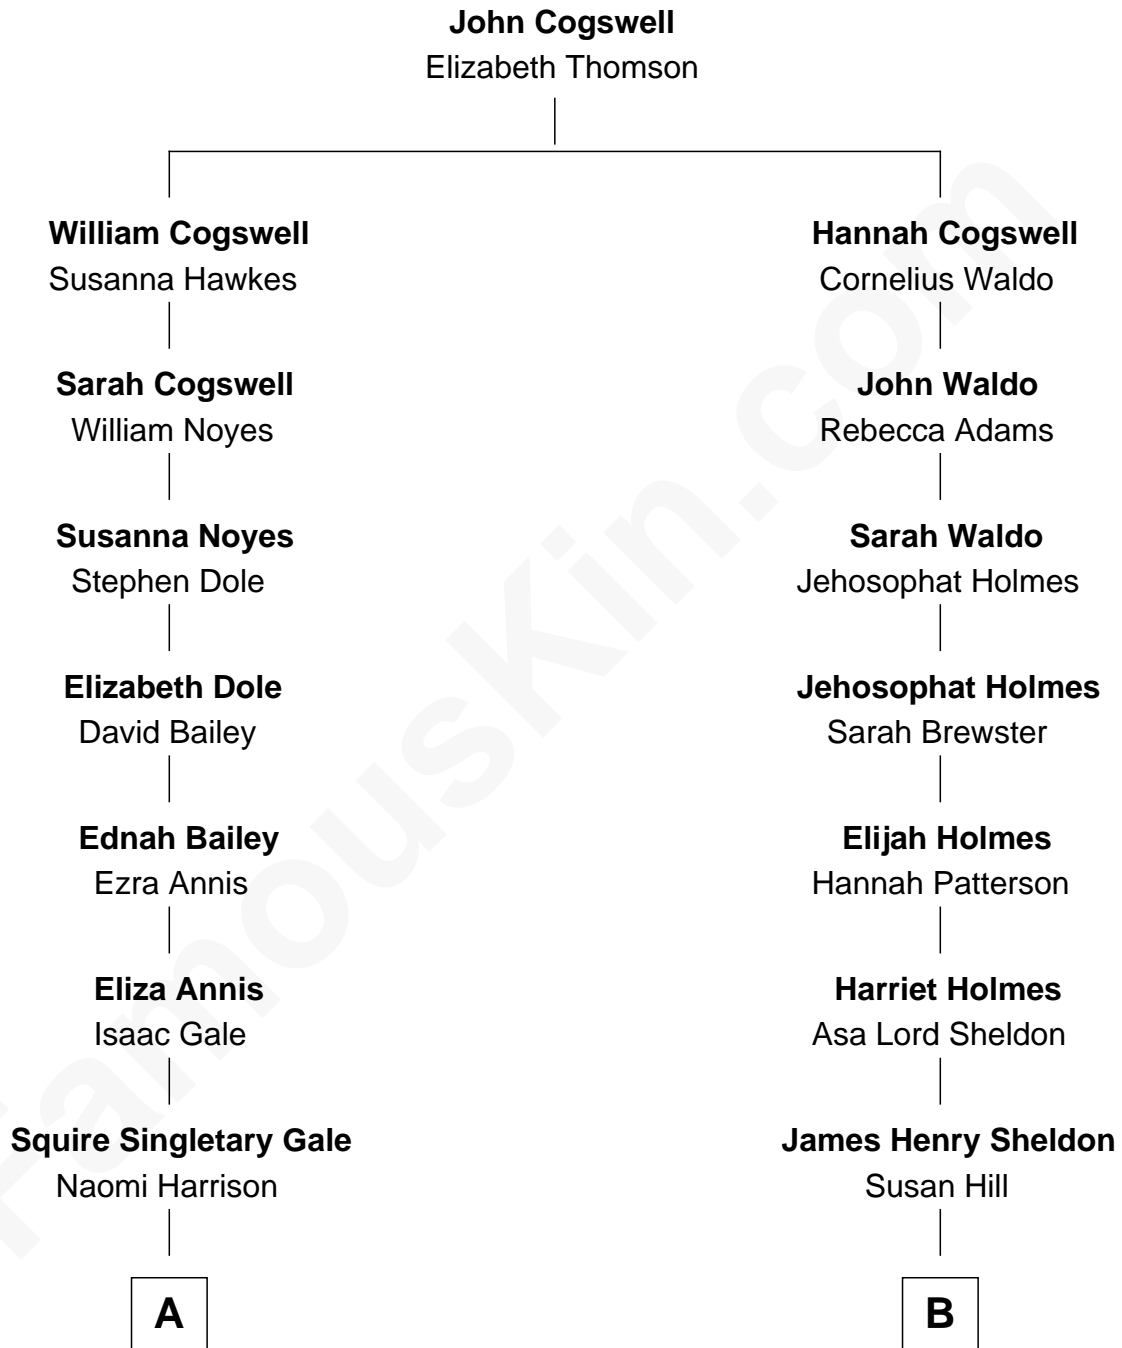

FamousKin.com Relationship Chart of

James Brolin

TV and Movie Actor

9th cousin 2 times removed of

Mamie (Doud) Eisenhower

First Lady of President Dwight Eisenhower

A

Columbia Latricia Gale
Charles Frederick Mansur

Ozro Edward Mansur
Helen Aline Brownell

Alan J. Mansur
Gertrude K. Stone

Helen Sue Mansur
Henry Hurst Bruderlin

James Brolin
TV and Movie Actor

B

Mary Cornelia Sheldon
Royal Houghton Doud

John Sheldon Doud
Elivera Mathilda Carlson

Mamie (Doud) Eisenhower
First Lady of Dwight Eisenhower