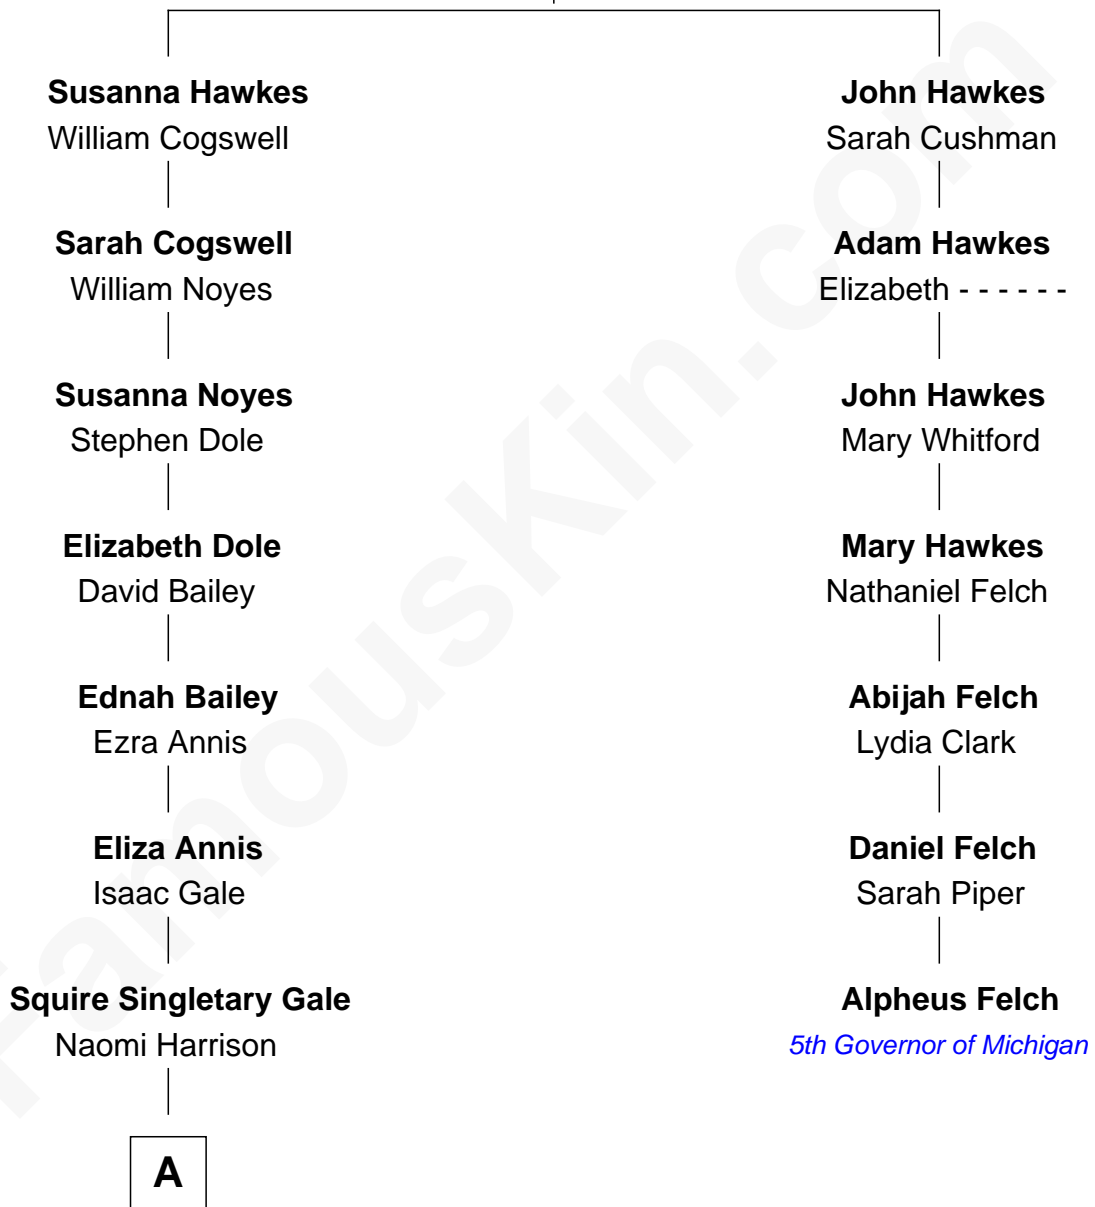

FamousKin.com Relationship Chart of

James Brolin

TV and Movie Actor

6th cousin 5 times removed of

Alpheus Felch

5th Governor of Michigan

Adam Hawkes

Ann - - - - -

A

—
Columbia Latricia Gale
Charles Frederick Mansur

—
Ozro Edward Mansur
Helen Aline Brownell

—
Alan J. Mansur
Gertrude K. Stone

—
Helen Sue Mansur
Henry Hurst Bruderlin

—
James Brolin
TV and Movie Actor

FamousKin.com