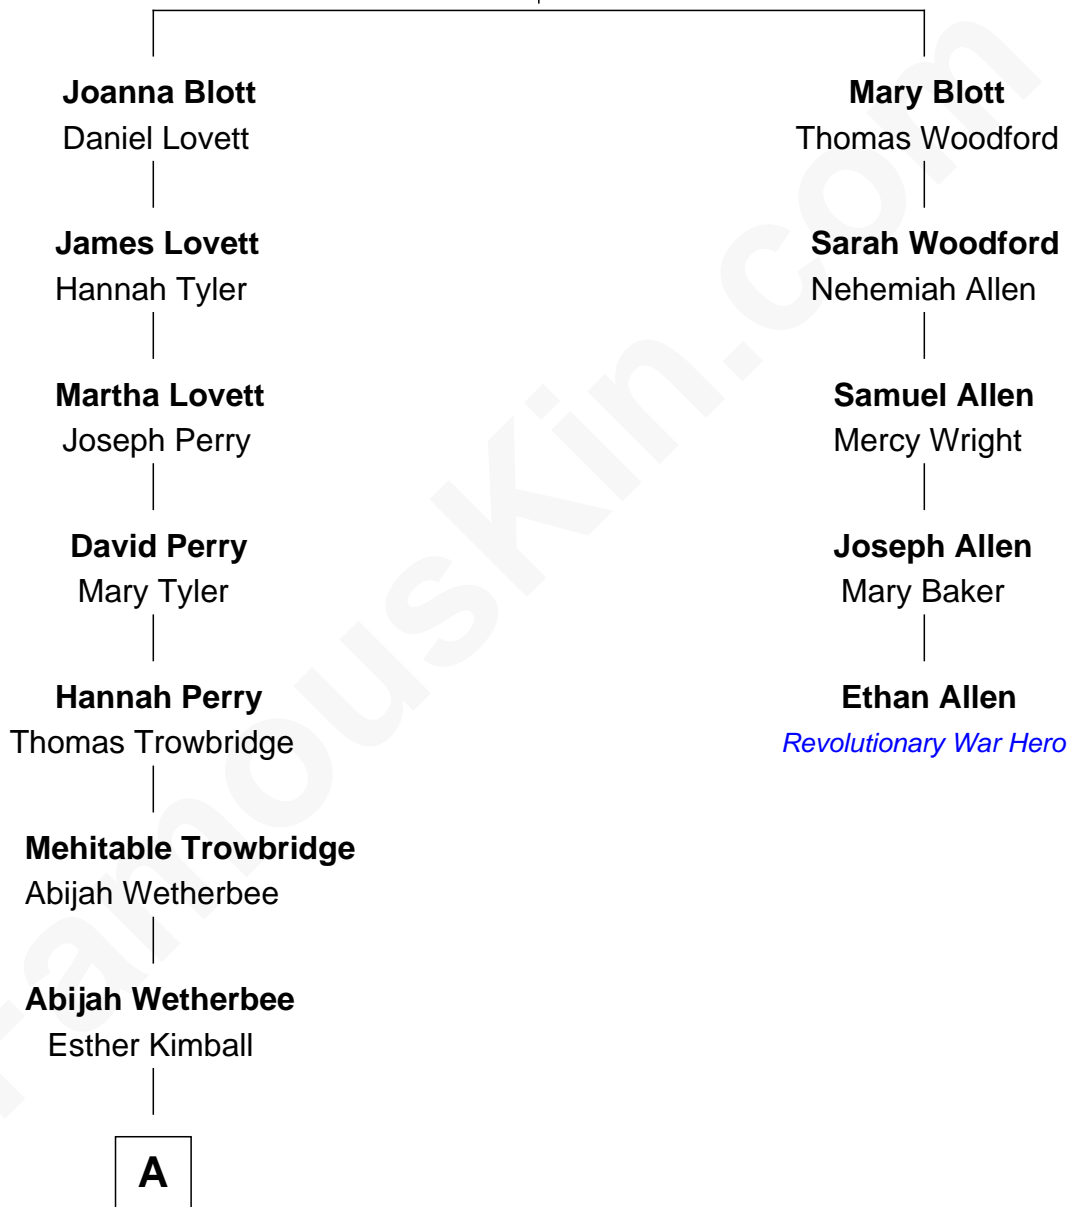

FamousKin.com Relationship Chart of

James Brolin

TV and Movie Actor

4th cousin 8 times removed of

Ethan Allen

Revolutionary War Hero

Robert Blott
Susanna Selbee

A

—
Almour Wetherbee

Elizabeth Brigham

—
Angeline Augusta Wetherbee

Albert Sanford Brownell

—
Adopted

Helen Aline Brownell

Ozro Edward Mansur

—
Alan J. Mansur

Gertrude K. Stone

—
Helen Sue Mansur

Henry Hurst Bruderlin

—
James Brolin

TV and Movie Actor

FamousKin.com