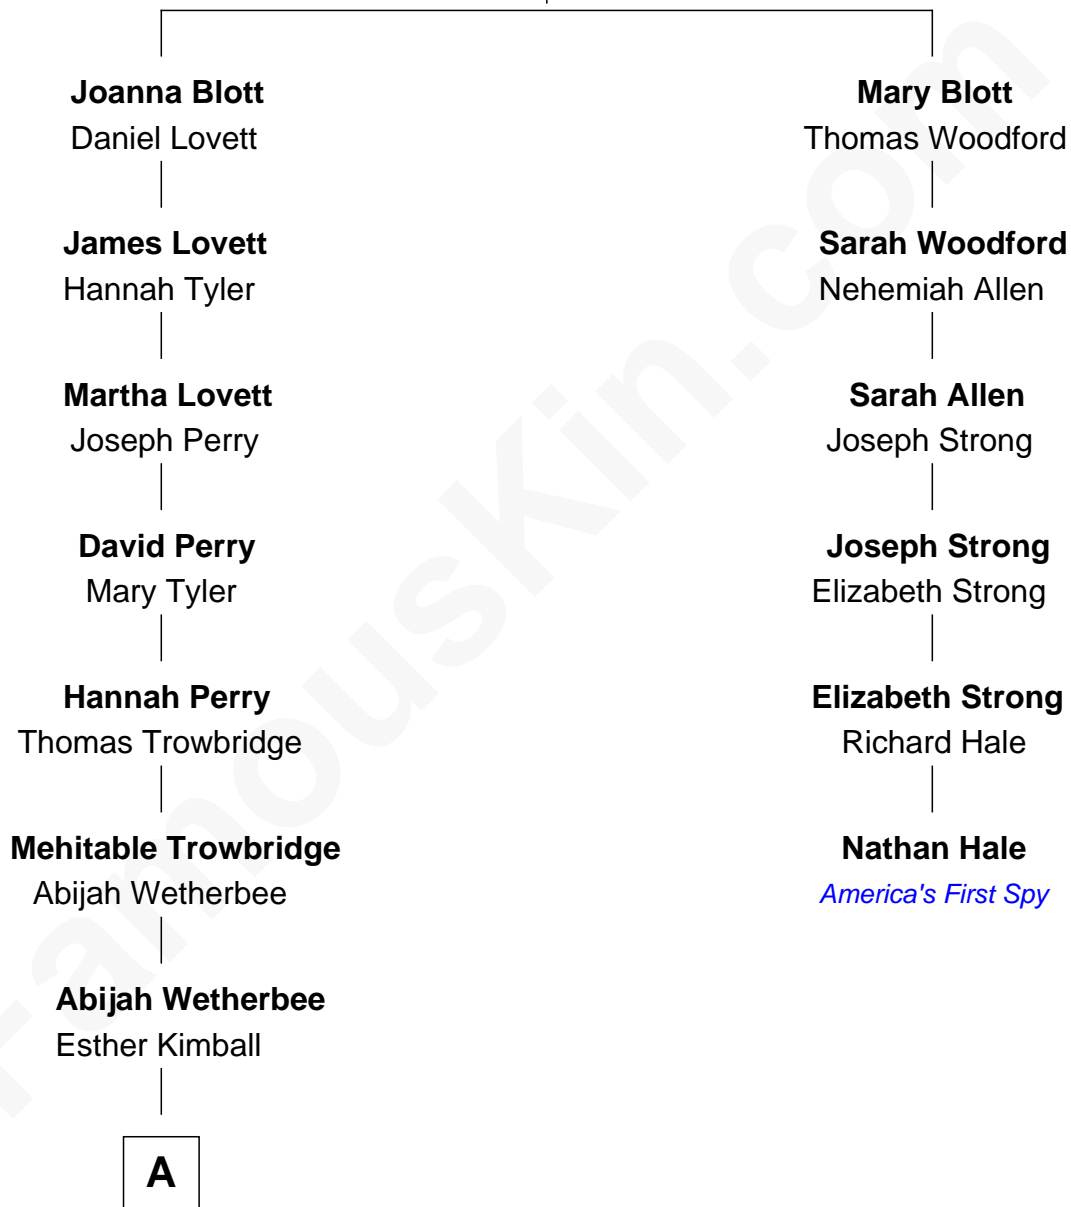

# FamousKin.com Relationship Chart of

**James Brolin**

*TV and Movie Actor*

5th cousin 7 times removed of

**Nathan Hale**

*America's First Spy*

**Robert Blott**  
Susanna Selbee

**A**

—  
**Almour Wetherbee**

Elizabeth Brigham

—  
**Angeline Augusta Wetherbee**

Albert Sanford Brownell

—  
*Adopted*

**Helen Aline Brownell**

Ozro Edward Mansur

—  
**Alan J. Mansur**

Gertrude K. Stone

—  
**Helen Sue Mansur**

Henry Hurst Bruderlin

—  
**James Brolin**

*TV and Movie Actor*

FamousKin.com