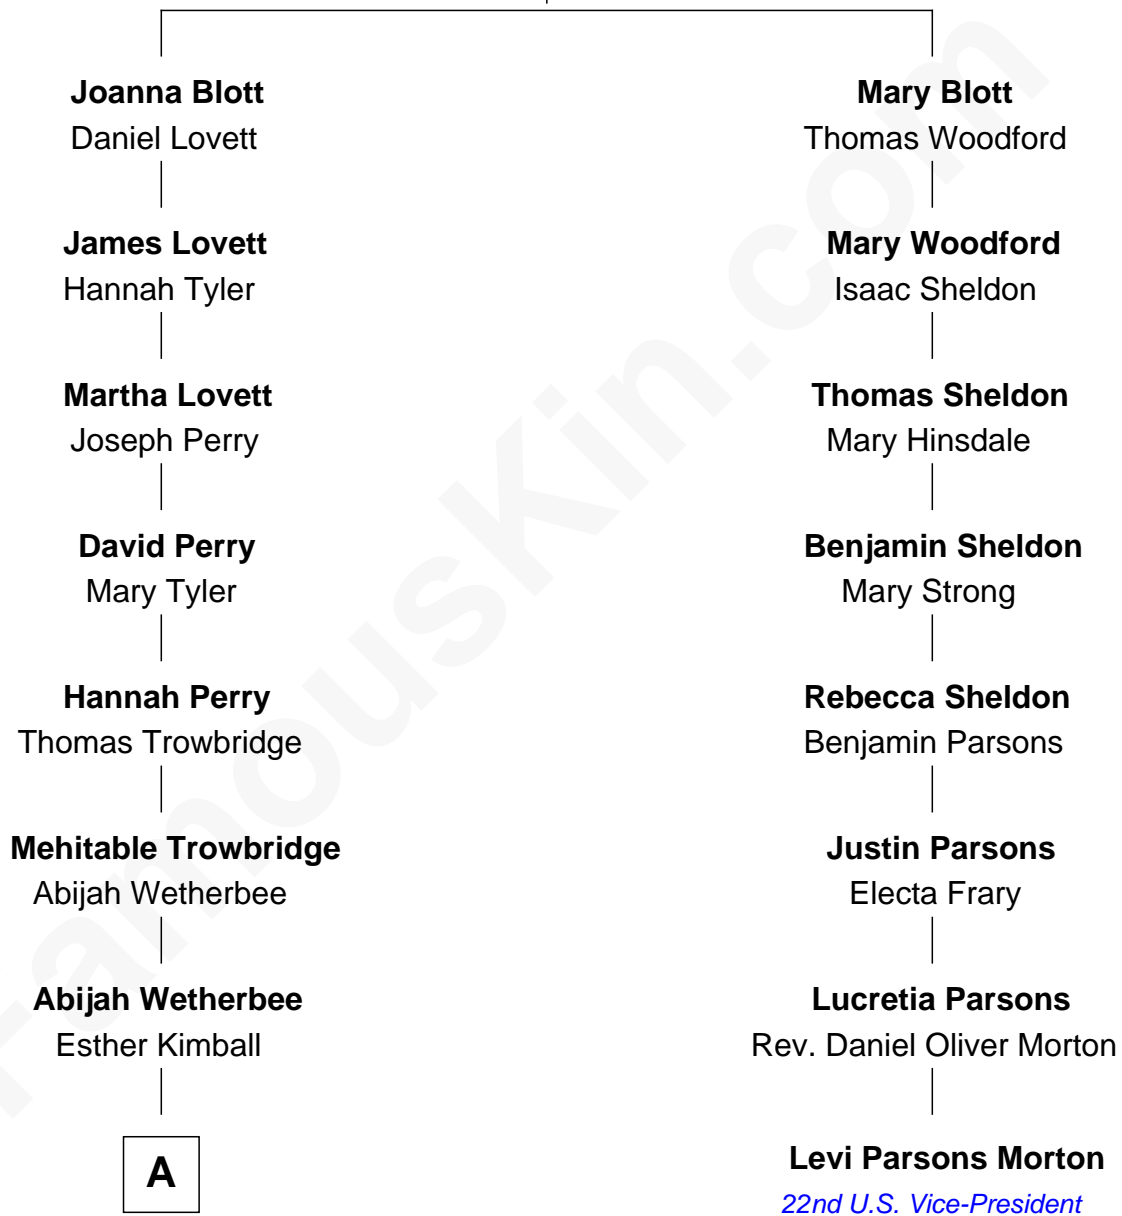

FamousKin.com Relationship Chart of

James Brolin

TV and Movie Actor

7th cousin 5 times removed of

Levi Parsons Morton

22nd U.S. Vice-President

Robert Blott
Susanna Selbee

A

—
Almour Wetherbee

Elizabeth Brigham

—
Angeline Augusta Wetherbee

Albert Sanford Brownell

—
Adopted

Helen Aline Brownell

Ozro Edward Mansur

—
Alan J. Mansur

Gertrude K. Stone

—
Helen Sue Mansur

Henry Hurst Bruderlin

—
James Brolin

TV and Movie Actor