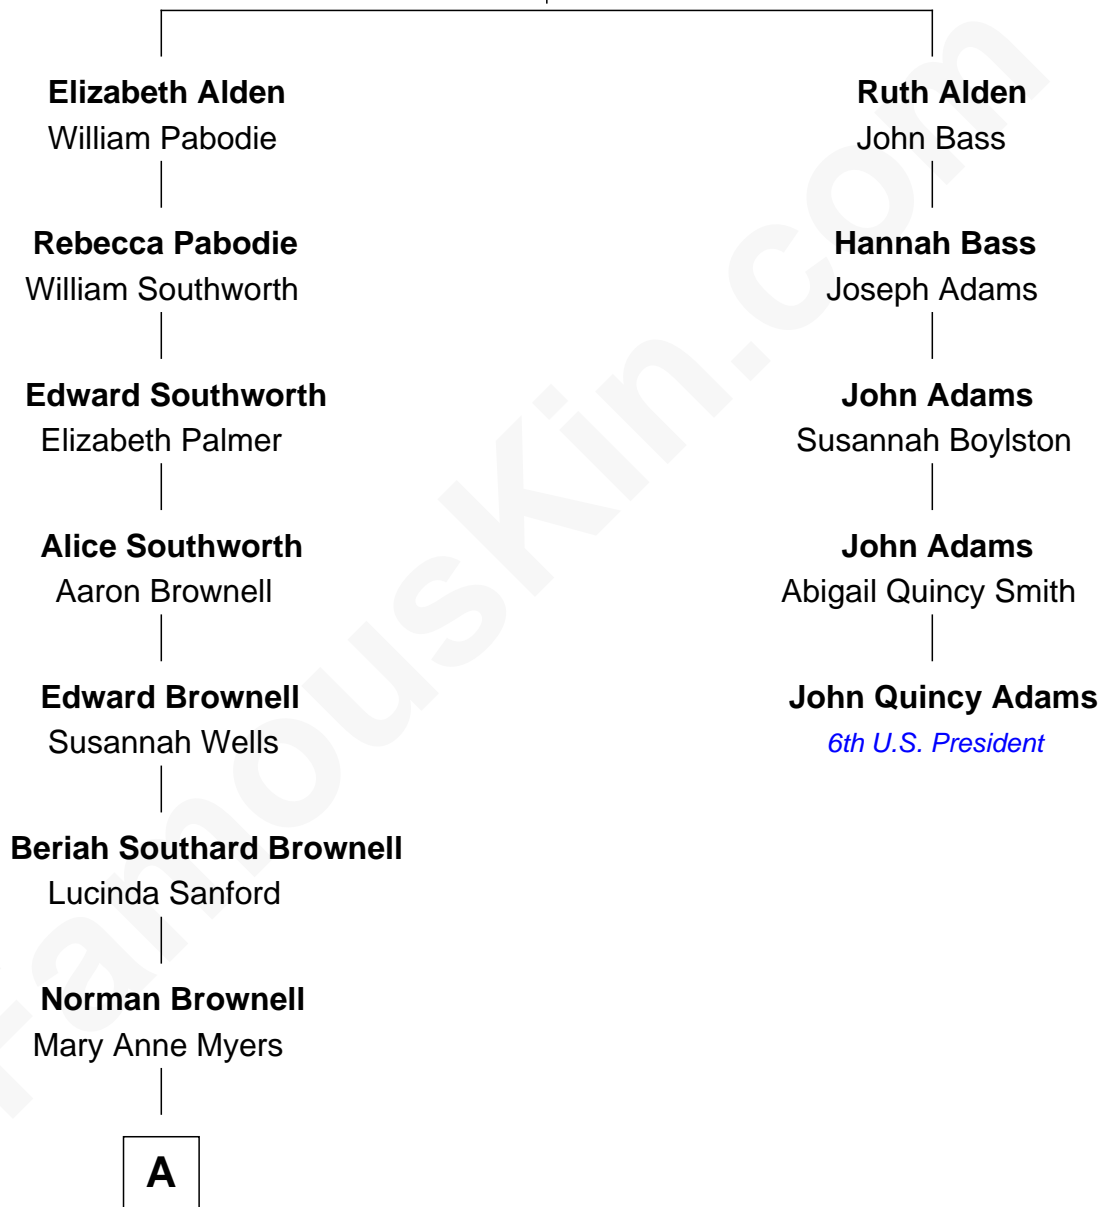

FamousKin.com Relationship Chart of

James Brolin

TV and Movie Actor

4th cousin 7 times removed of

John Quincy Adams

6th U.S. President

John Alden
Priscilla Mullins

A

—
Albert Sanford Brownell
Angeline Augusta Wetherbee

—
Adopted

Helen Aline Brownell
Ozro Edward Mansur

—
Alan J. Mansur
Gertrude K. Stone

—
Helen Sue Mansur
Henry Hurst Bruderlin

—
James Brolin
TV and Movie Actor