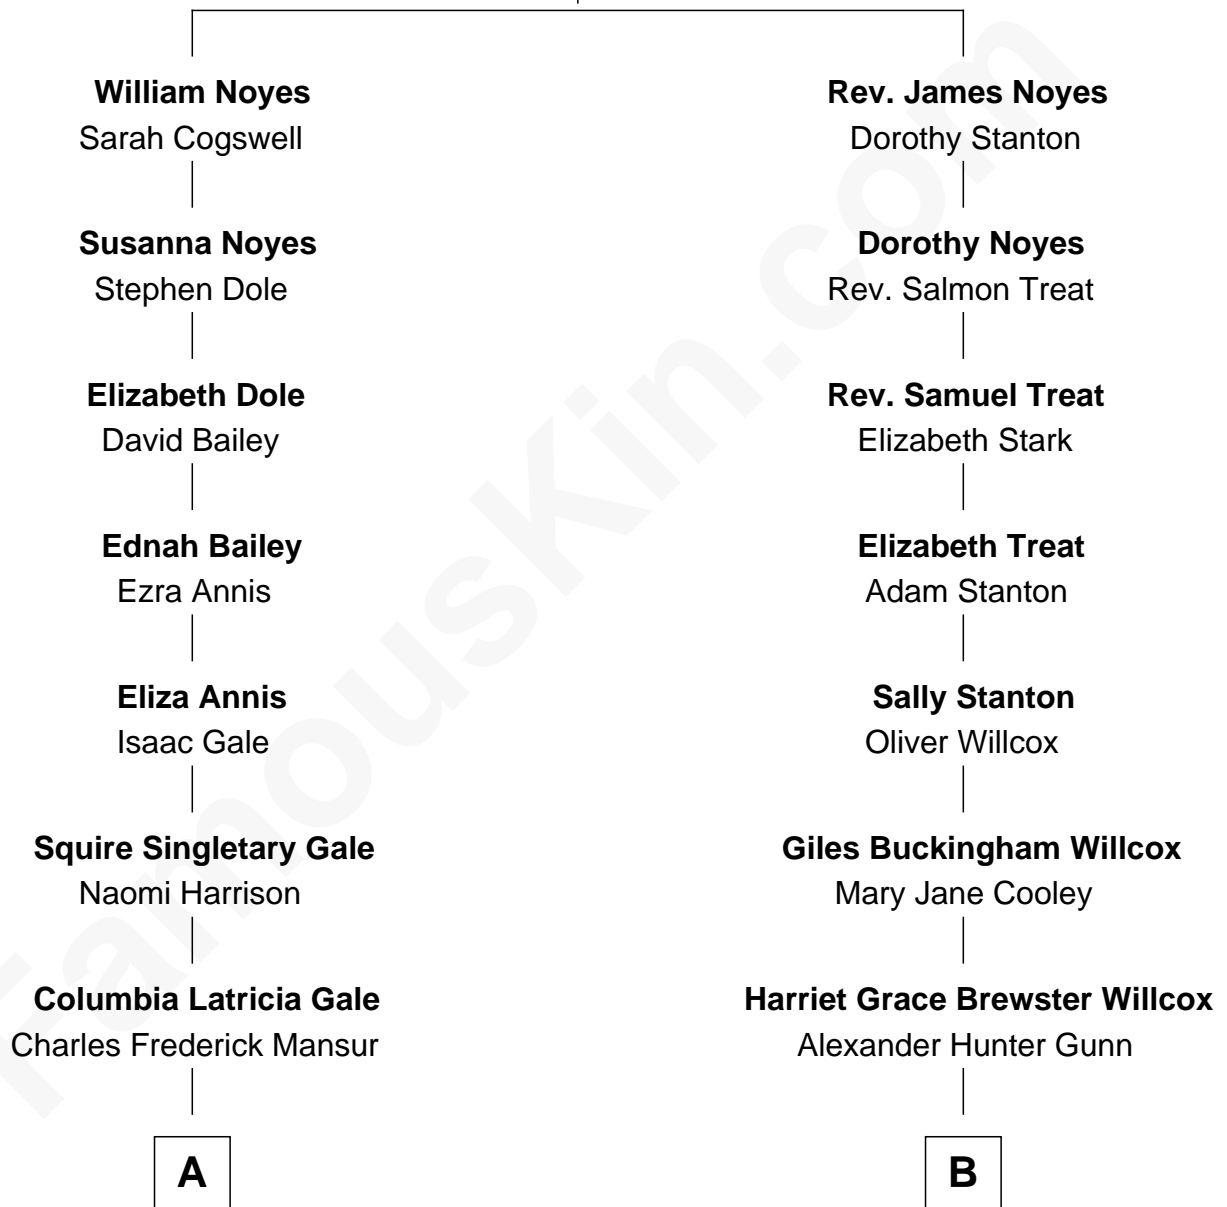

# FamousKin.com Relationship Chart of

**James Brolin**

*TV and Movie Actor*

9th cousin 1 time removed of

**Andrew Shue**

*TV Actor*

**James Noyes**

Sarah Browne

Andrew Shue photo by [Alan Light](#) (CC BY 2.0)