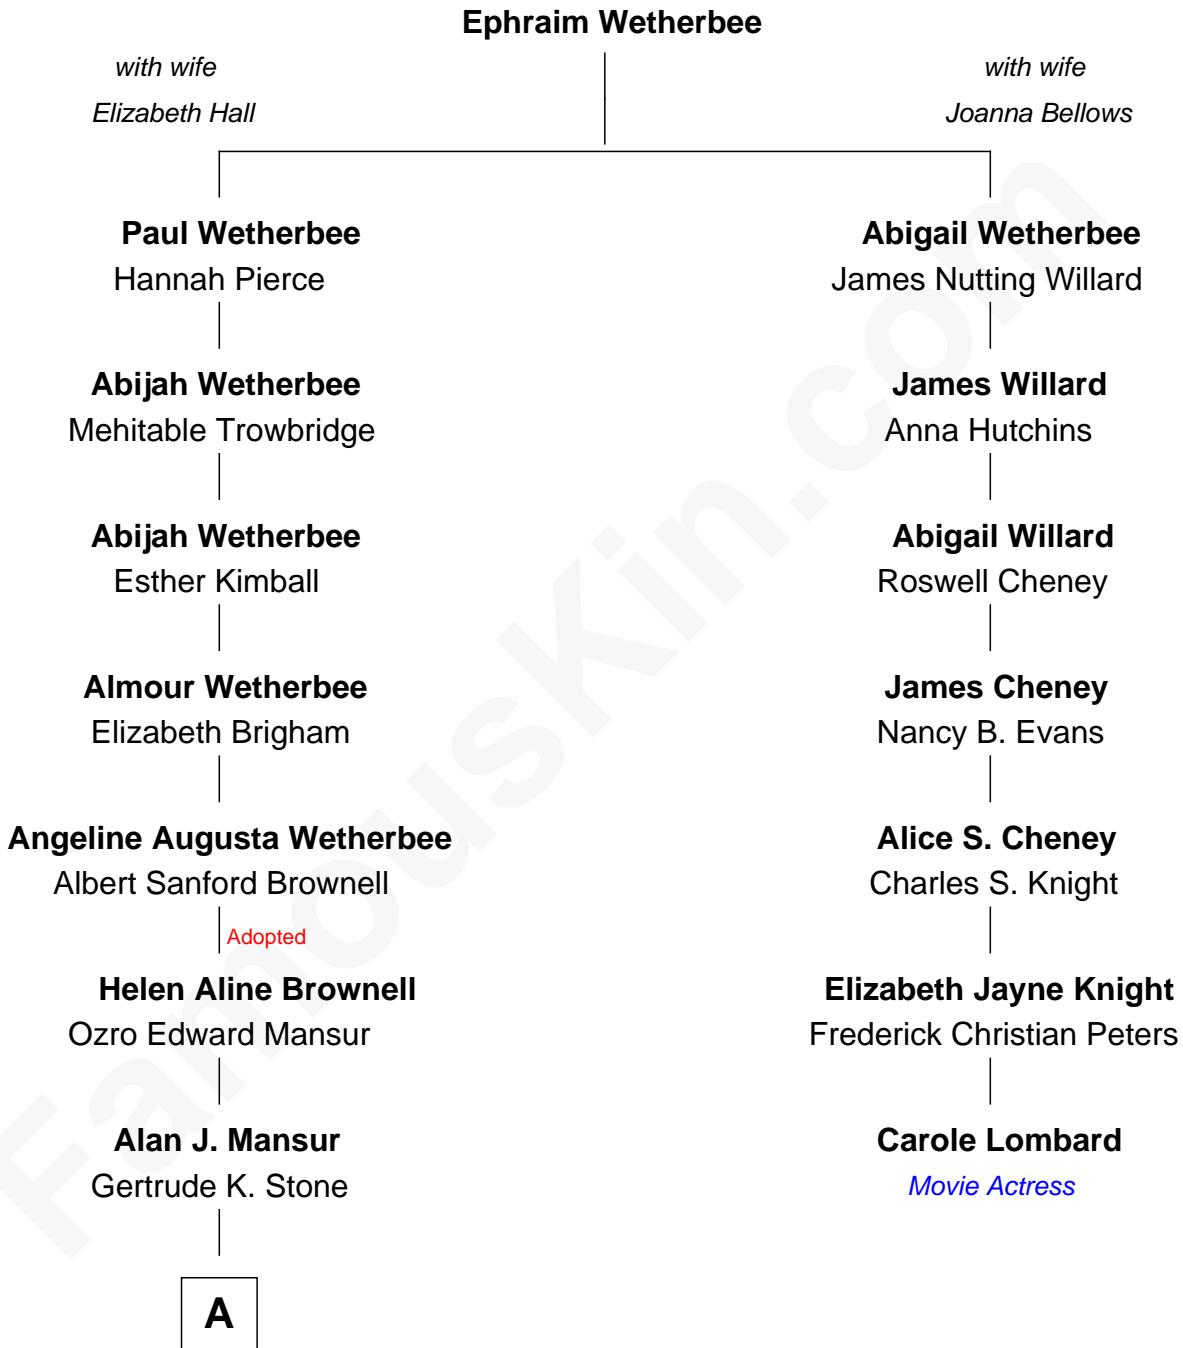

# FamousKin.com Relationship Chart of

**James Brolin**

*TV and Movie Actor*

6th cousin 2 times removed of

**Carole Lombard**

*Movie Actress*

**A**

**Helen Sue Mansur**  
Henry Hurst Bruderlin