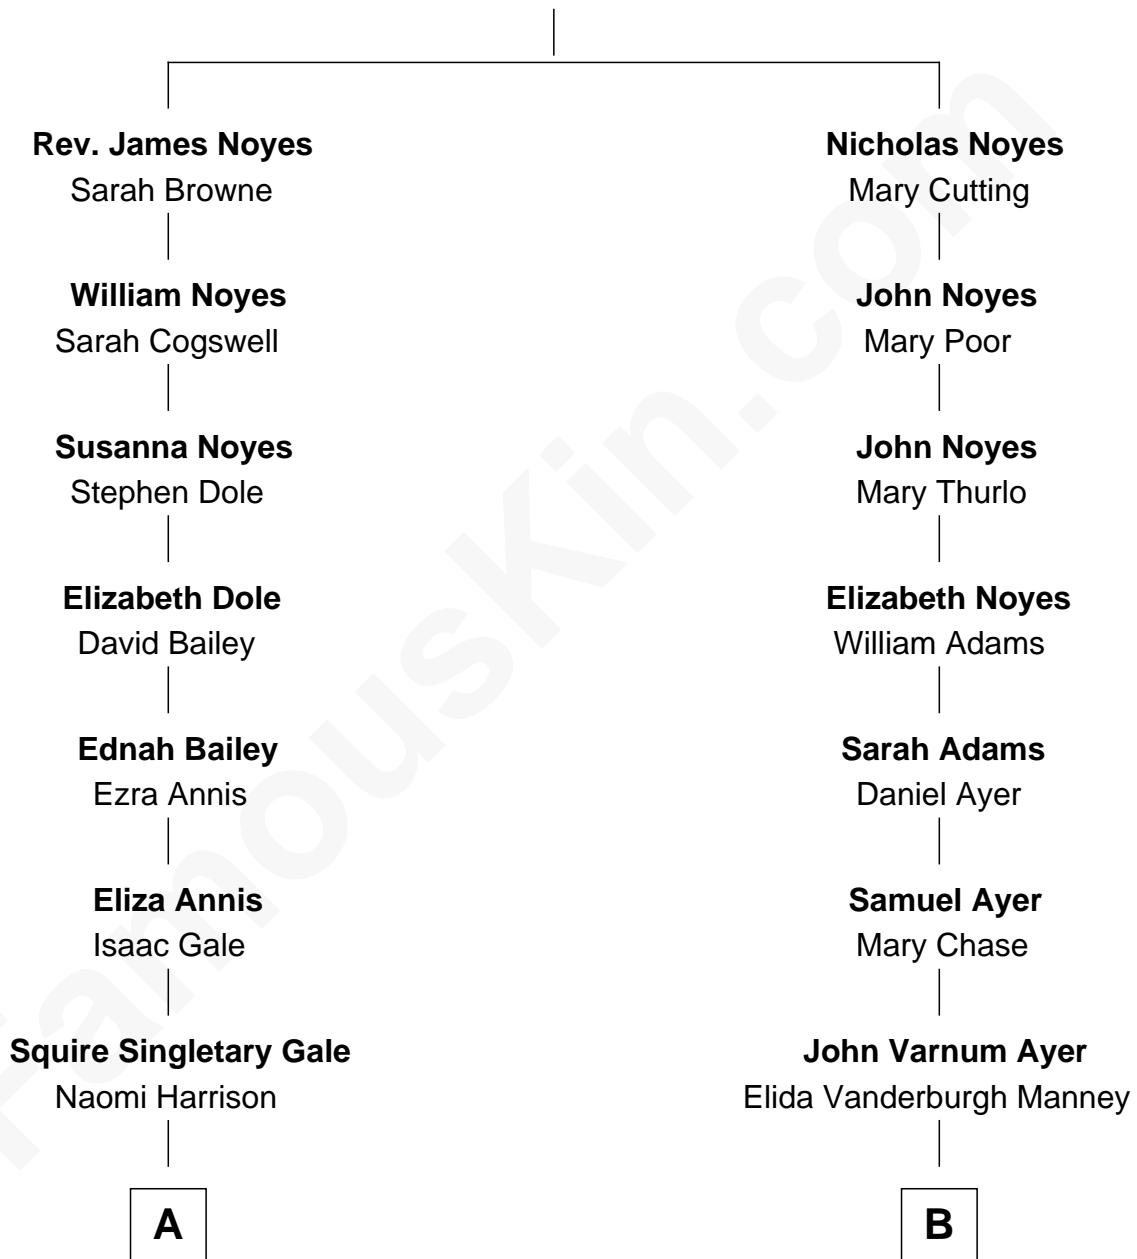

FamousKin.com Relationship Chart of

James Brolin

TV and Movie Actor

10th cousin 1 time removed of

Gerald Ford

38th U.S. President

Rev. William Noyes

Ann Parker

A

Columbia Latricia Gale
Charles Frederick Mansur

Ozro Edward Mansur
Helen Aline Brownell

Alan J. Mansur
Gertrude K. Stone

Helen Sue Mansur
Henry Hurst Bruderlin

James Brolin
TV and Movie Actor

B

George Manney Ayer
Amy Gridley Butler

Adele Augusta Ayer
Levi Addison Gardner

Dorothy Ayer Gardner
Leslie Lynch King

Gerald Ford
38th U.S. President