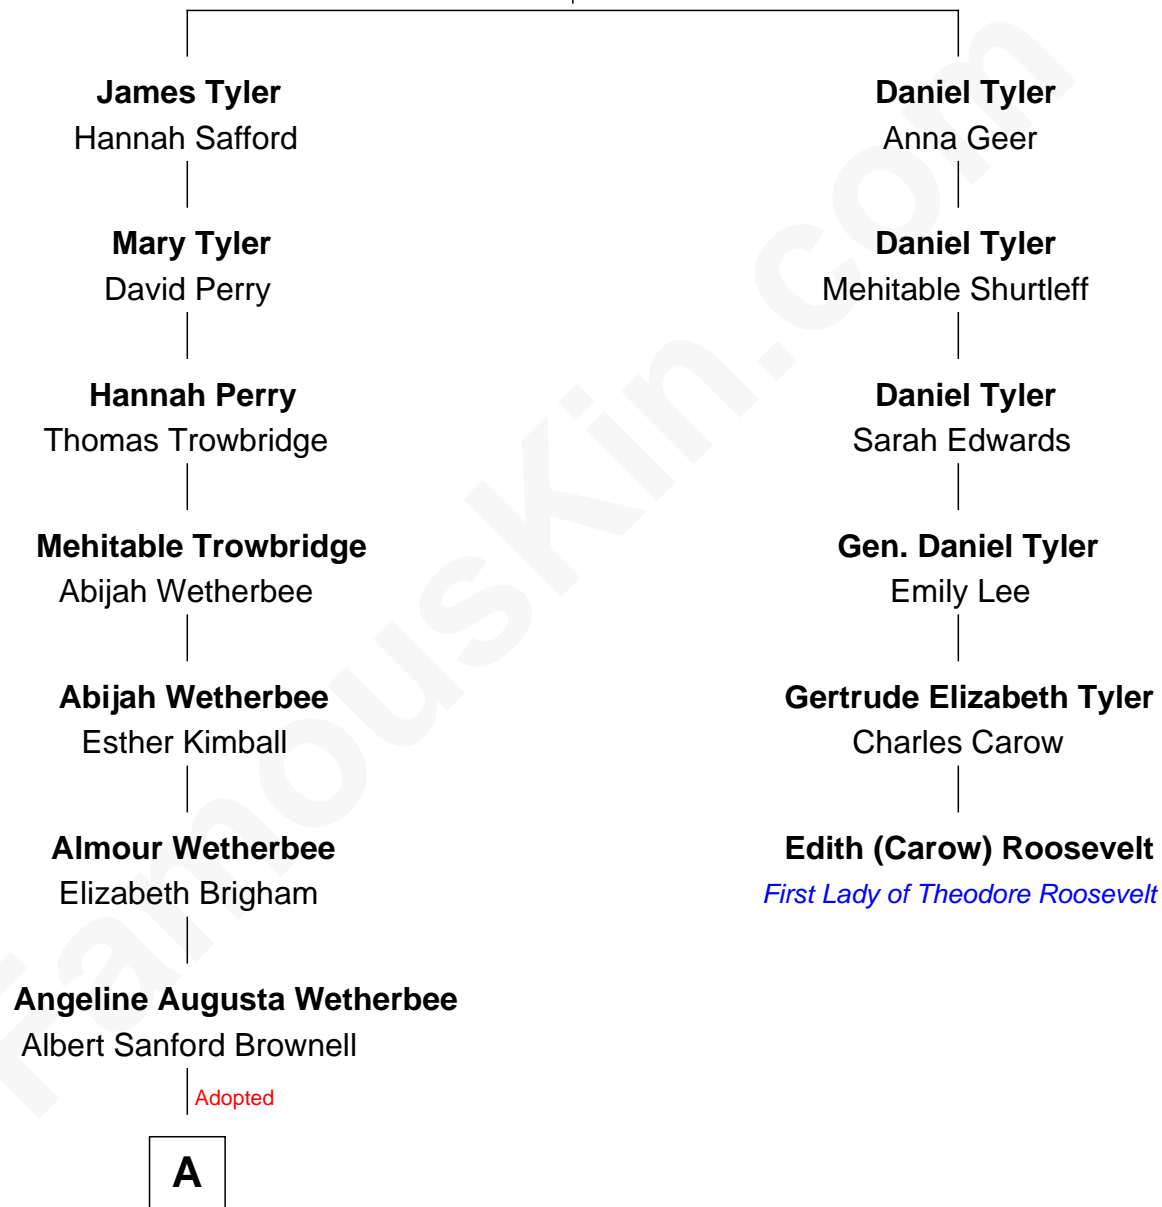

FamousKin.com Relationship Chart of

James Brolin

TV and Movie Actor

5th cousin 5 times removed of

Edith (Carow) Roosevelt

First Lady of President Theodore Roosevelt

Hopestill Tyler

Mary Lovett

A

—
Helen Aline Brownell

Ozro Edward Mansur

—
Alan J. Mansur

Gertrude K. Stone

—
Helen Sue Mansur

Henry Hurst Bruderlin

—
James Brolin