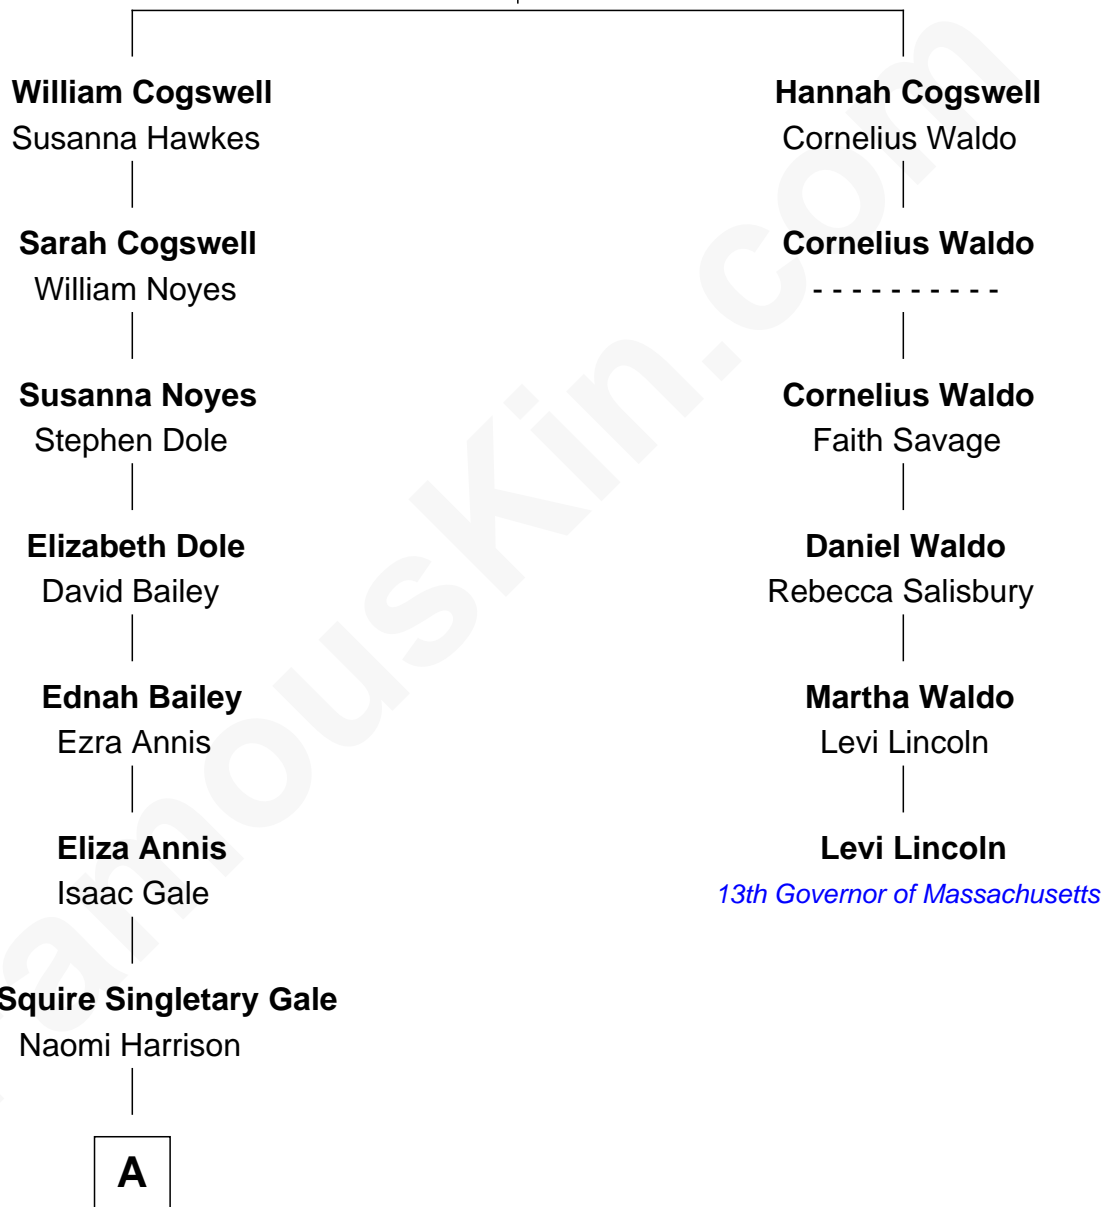

FamousKin.com Relationship Chart of

James Brolin

TV and Movie Actor

5th cousin 6 times removed of

Levi Lincoln

13th Governor of Massachusetts

John Cogswell
Elizabeth Thomson

A

—
Columbia Latricia Gale
Charles Frederick Mansur

—
Ozro Edward Mansur
Helen Aline Brownell

—
Alan J. Mansur
Gertrude K. Stone

—
Helen Sue Mansur
Henry Hurst Bruderlin

—
James Brolin
TV and Movie Actor

FamousKin.com