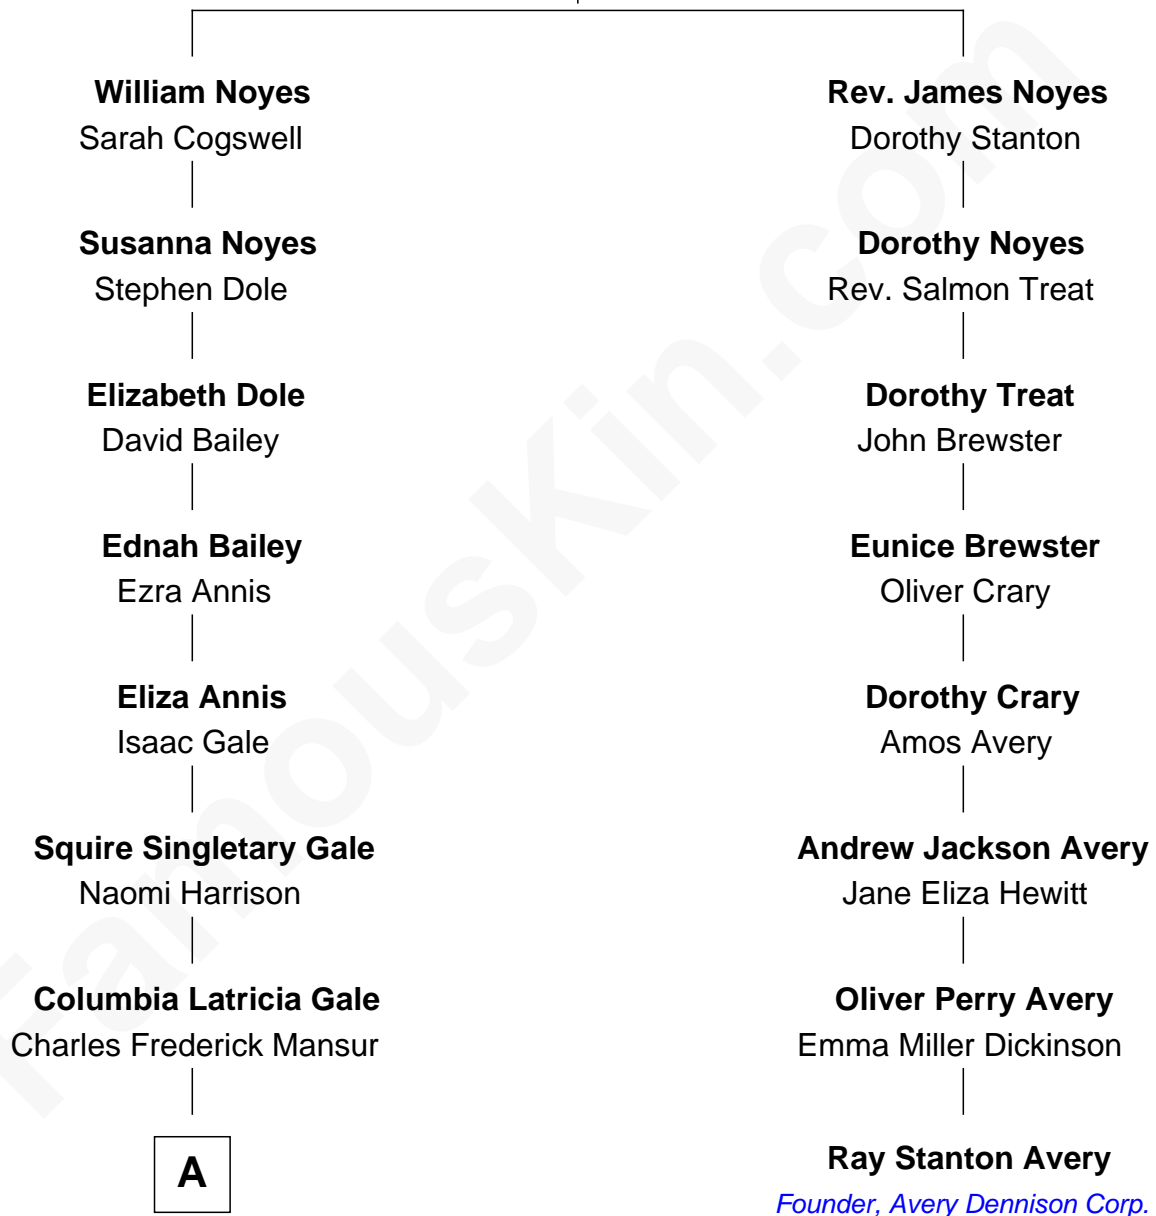

FamousKin.com Relationship Chart of

Josh Brolin

TV and Movie Actor

7th cousin 4 times removed of

Ray Stanton Avery

Founder, Avery Dennison Corp.

James Noyes

Sarah Browne

A

—
Ozro Edward Mansur

Helen Aline Brownell

—
Alan J. Mansur

Gertrude K. Stone

—
Helen Sue Mansur

Henry Hurst Bruderlin

—
Craig Kenneth Bruderlin