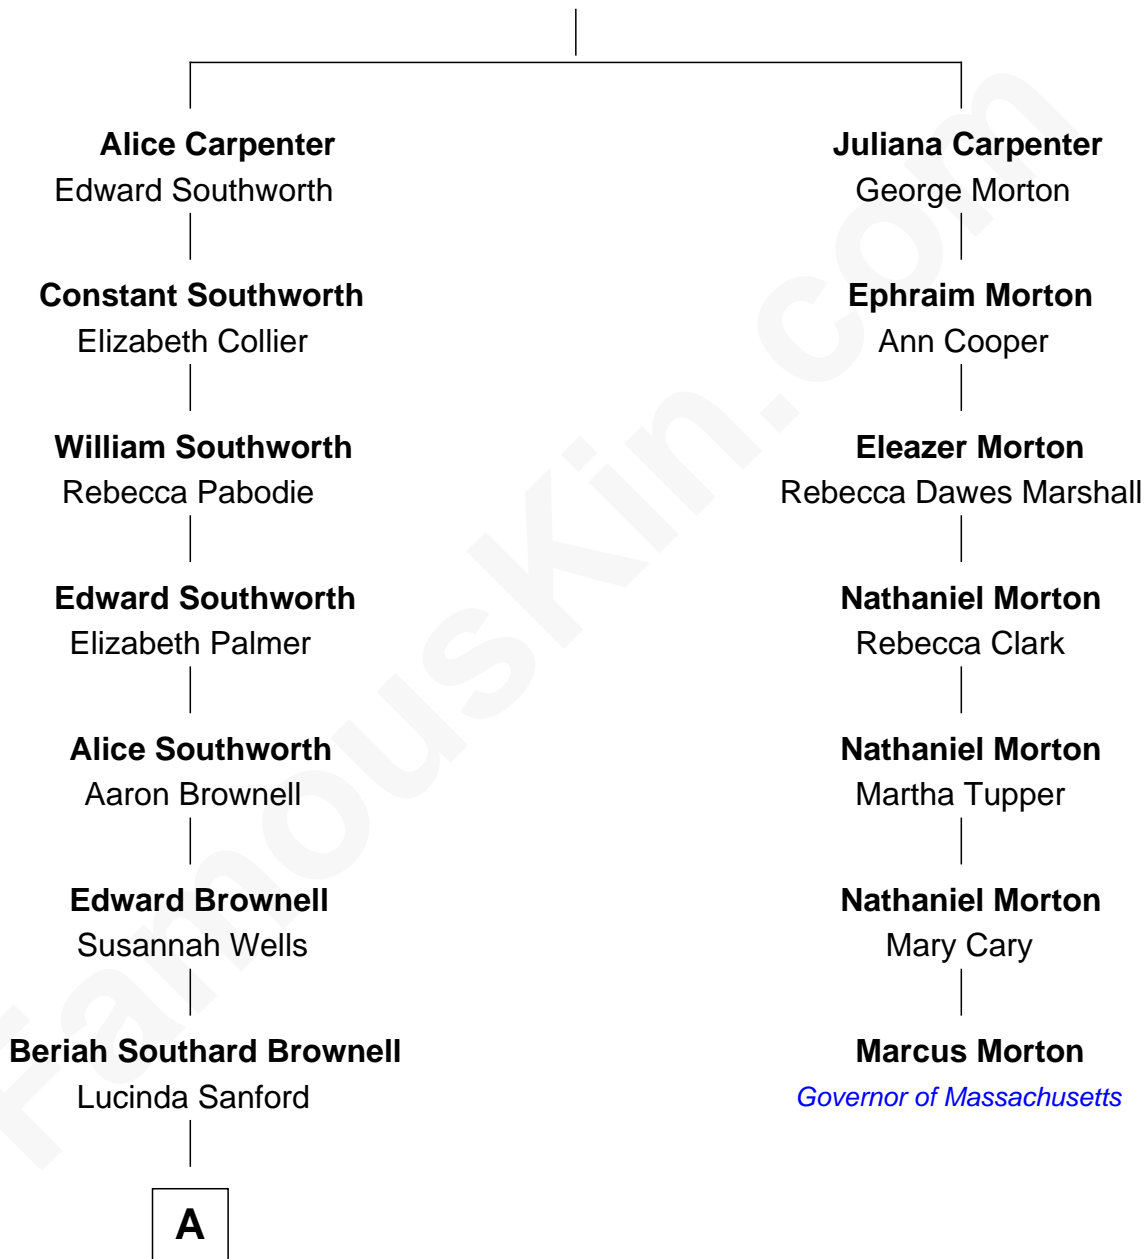

FamousKin.com Relationship Chart of

Josh Brolin

TV and Movie Actor

6th cousin 7 times removed of

Marcus Morton

16th and 18th Governor of Massachusetts

Alexander Carpenter

A

—
Norman Brownell

Mary Anne Myers

—
Albert Sanford Brownell

Angeline Augusta Wetherbee

| Adopted

Helen Aline Brownell

Ozro Edward Mansur

—
Alan J. Mansur

Gertrude K. Stone

—
Helen Sue Mansur

Henry Hurst Bruderlin

—
Craig Kenneth Bruderlin

Jane Cameron Agee

—
Josh Brolin

TV and Movie Actor