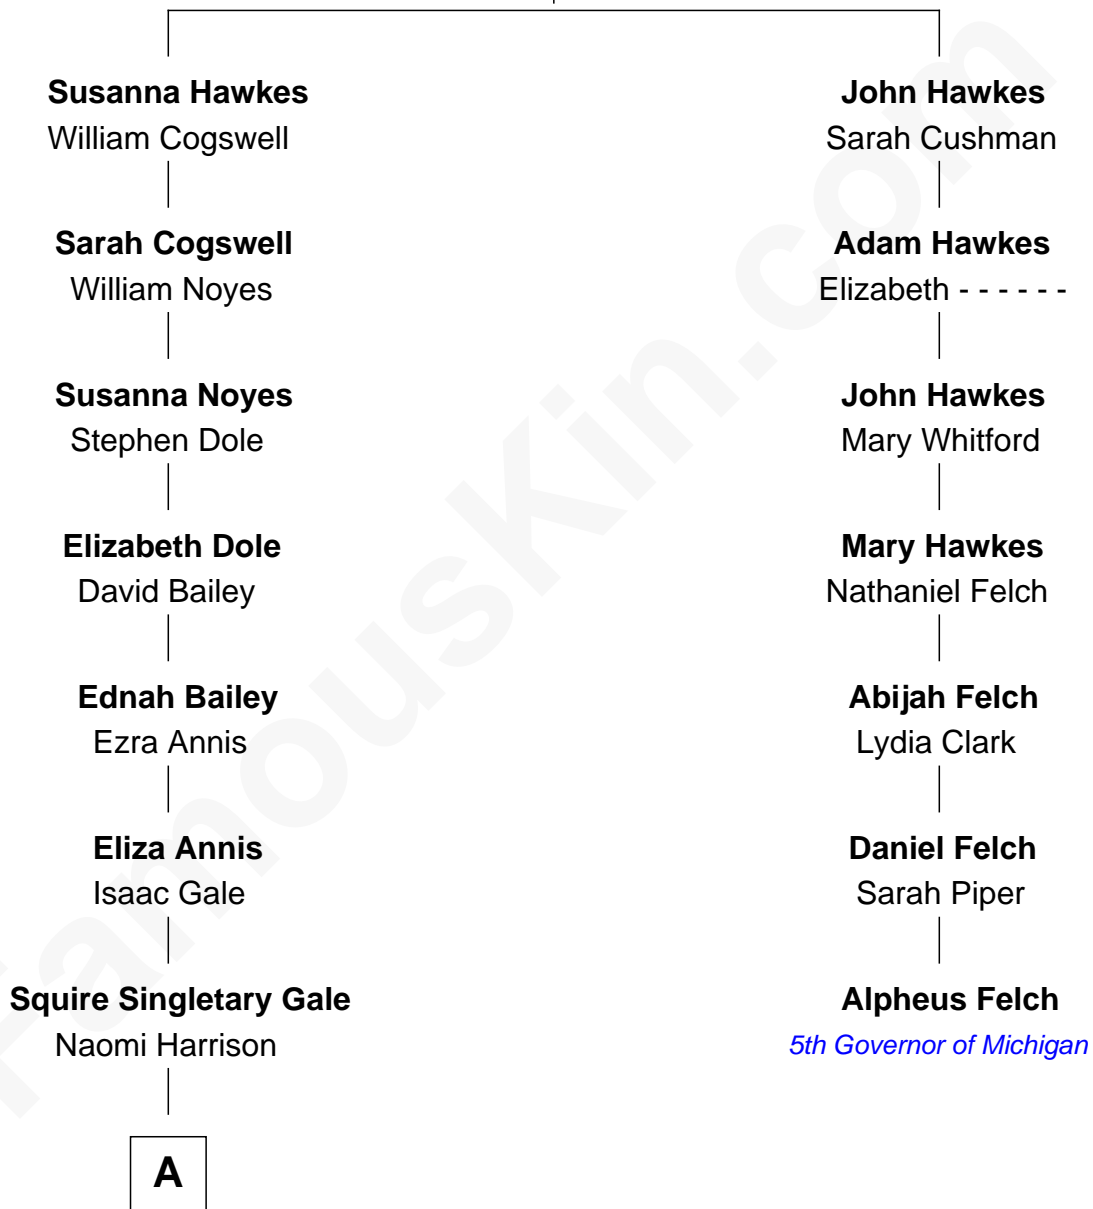

FamousKin.com Relationship Chart of

Josh Brolin

TV and Movie Actor

6th cousin 6 times removed of

Alpheus Felch

5th Governor of Michigan

Adam Hawkes

Ann - - - - -

A

Columbia Latricia Gale
Charles Frederick Mansur

Ozro Edward Mansur
Helen Aline Brownell

Alan J. Mansur
Gertrude K. Stone

Helen Sue Mansur
Henry Hurst Bruderlin

Craig Kenneth Bruderlin
Jane Cameron Agee

Josh Brolin
TV and Movie Actor