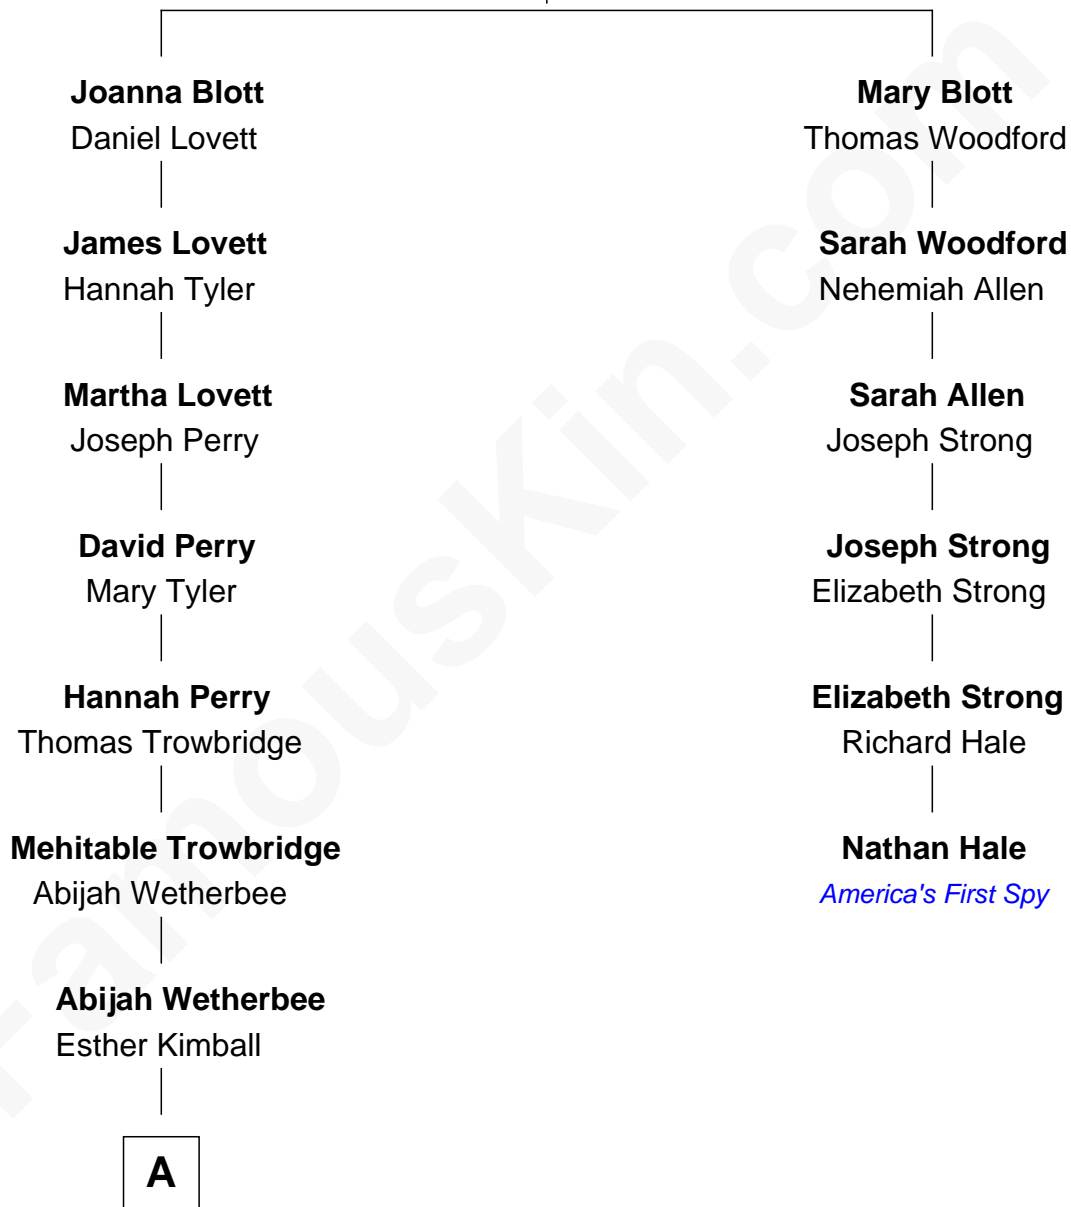

FamousKin.com Relationship Chart of

Josh Brolin

TV and Movie Actor

5th cousin 8 times removed of

Nathan Hale

America's First Spy

Robert Blott
Susanna Selbee

A

—
Almour Wetherbee

Elizabeth Brigham

—
Angeline Augusta Wetherbee

Albert Sanford Brownell

—
Adopted

Helen Aline Brownell

Ozro Edward Mansur

—
Alan J. Mansur

Gertrude K. Stone

—
Helen Sue Mansur

Henry Hurst Bruderlin

—
Craig Kenneth Bruderlin

Jane Cameron Agee

—
Josh Brolin

TV and Movie Actor