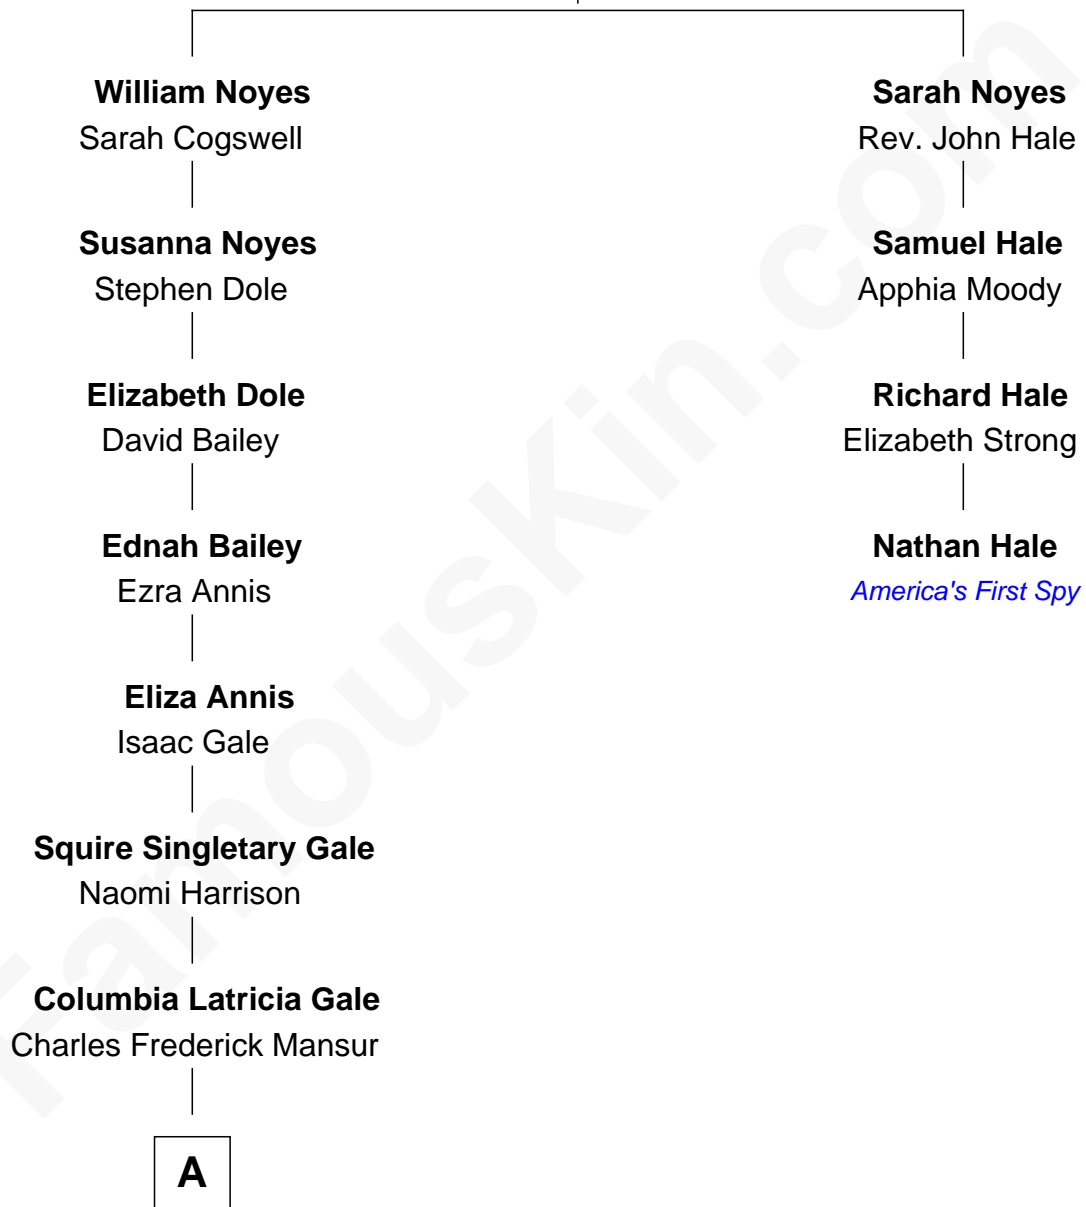

FamousKin.com Relationship Chart of

Josh Brolin

TV and Movie Actor

3rd cousin 8 times removed of

Nathan Hale

America's First Spy

James Noyes

Sarah Browne

A

—
Ozro Edward Mansur

Helen Aline Brownell

—
Alan J. Mansur

Gertrude K. Stone

—
Helen Sue Mansur

Henry Hurst Bruderlin

—
Craig Kenneth Bruderlin