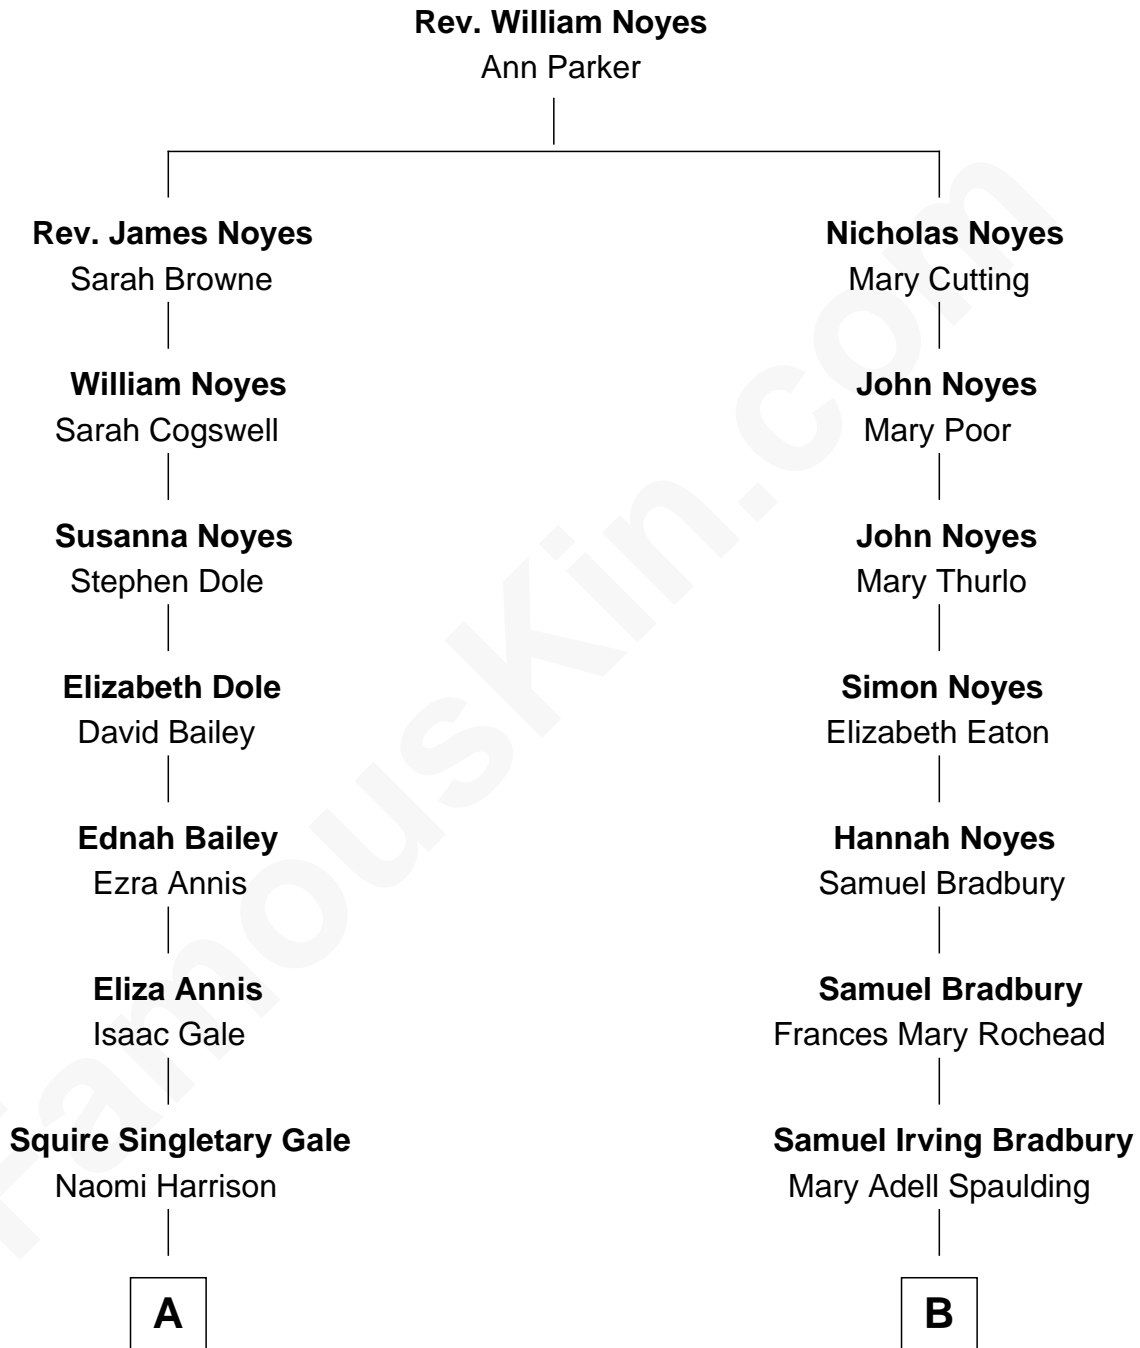

# FamousKin.com Relationship Chart of

**Josh Brolin**

*TV and Movie Actor*

9th cousin 3 times removed of

**Ray Bradbury**

*Author of The Martian Chronicles*

**A**

**Columbia Latricia Gale**  
Charles Frederick Mansur

**Ozro Edward Mansur**  
Helen Aline Brownell

**Alan J. Mansur**  
Gertrude K. Stone

**Helen Sue Mansur**  
Henry Hurst Bruderlin

**Craig Kenneth Bruderlin**  
Jane Cameron Agee

**Josh Brolin**  
*TV and Movie Actor*

**B**

**Samuel Hinkston Bradbury**  
Minnie Alice Davis

**Leonard Spaulding Bradbury**  
Esther Marie Moberg

**Ray Bradbury**  
*Author of The Martian Chronicles*