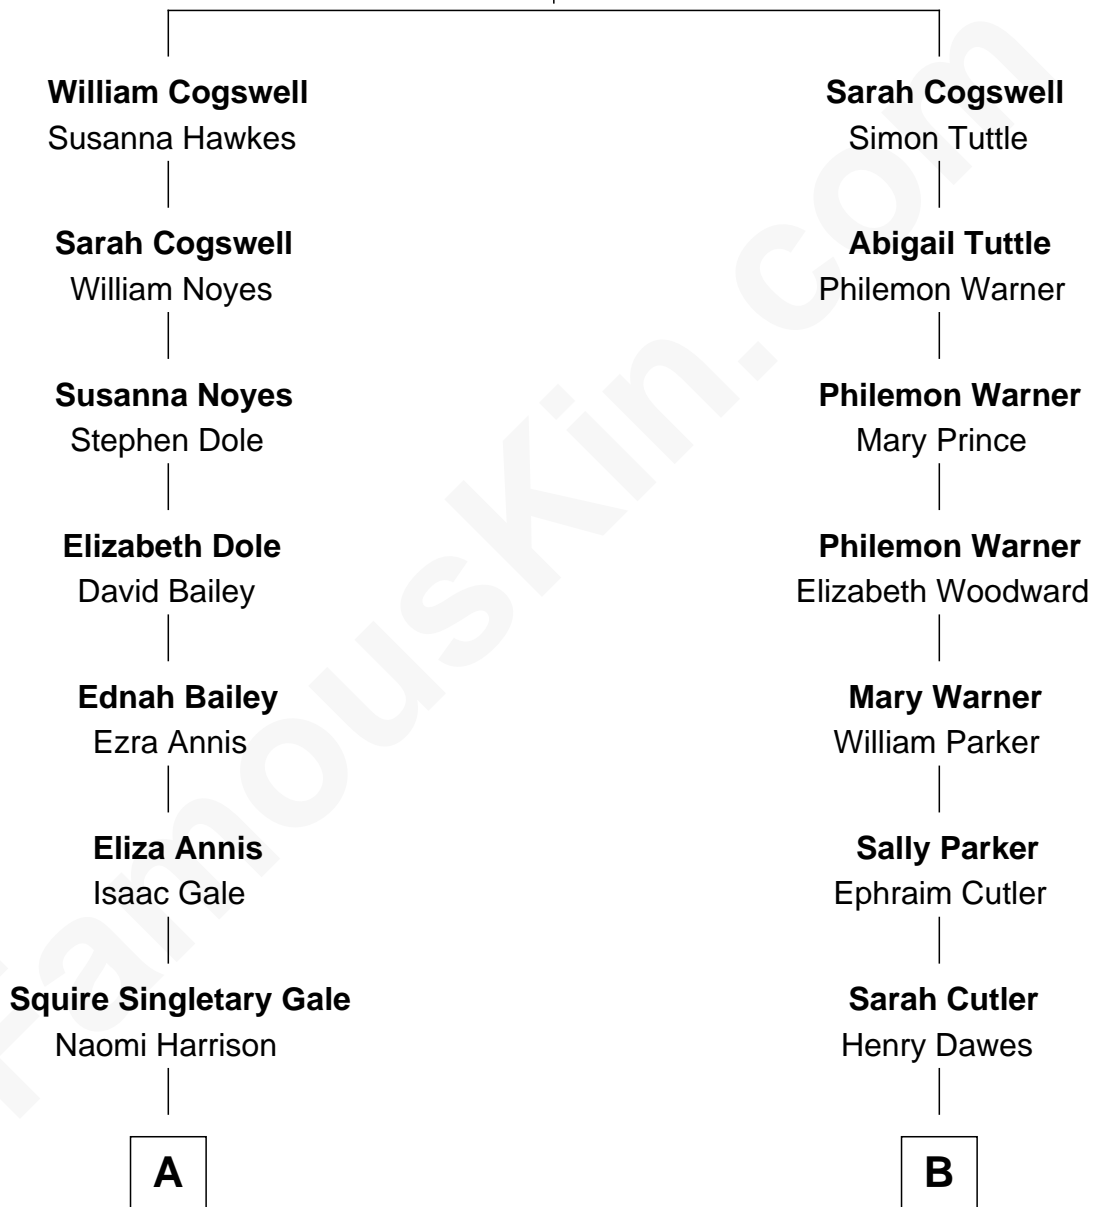

FamousKin.com Relationship Chart of

Josh Brolin

TV and Movie Actor

8th cousin 4 times removed of

Charles Dawes

30th U.S. Vice-President

John Cogswell
Elizabeth Thomson

A

Columbia Latricia Gale
Charles Frederick Mansur

Ozro Edward Mansur
Helen Aline Brownell

Alan J. Mansur
Gertrude K. Stone

Helen Sue Mansur
Henry Hurst Bruderlin

Craig Kenneth Bruderlin
Jane Cameron Agee

Josh Brolin
TV and Movie Actor